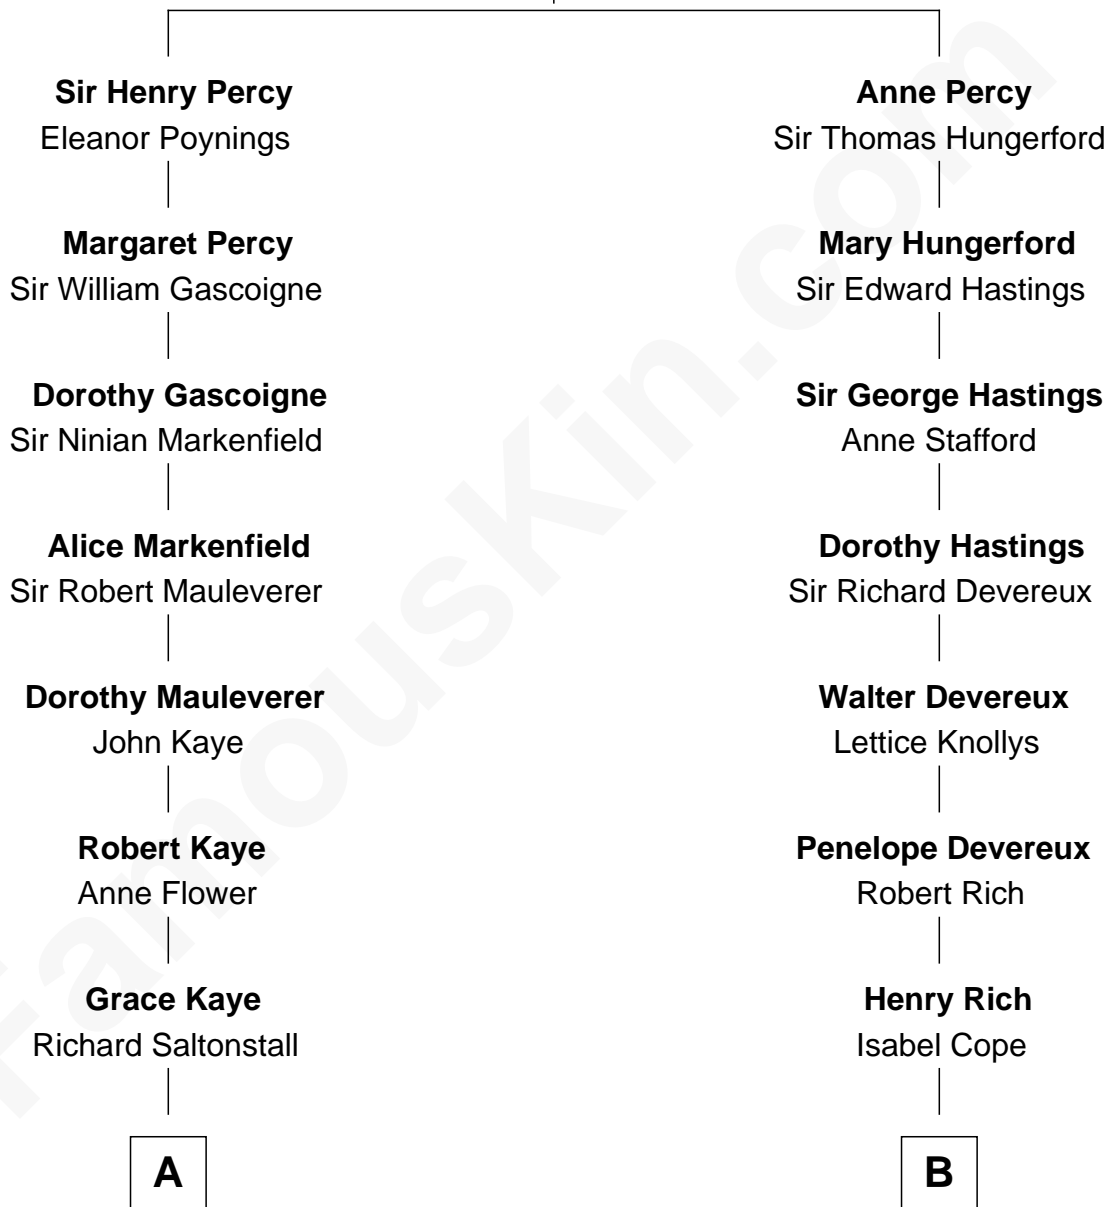

FamousKin.com Relationship Chart of

Paget Brewster

TV Actress

13th cousin 7 times removed of

Charles Darwin

Theory of Evolution

Sir Henry Percy

Eleanor Neville

C

—
Donald Mitchell Ryerson

Isabelle McGenniss

—
Joan Ryerson

George Washington Wales Brewster

—
Galen Brewster

Hathaway Tew

—
Paget Brewster