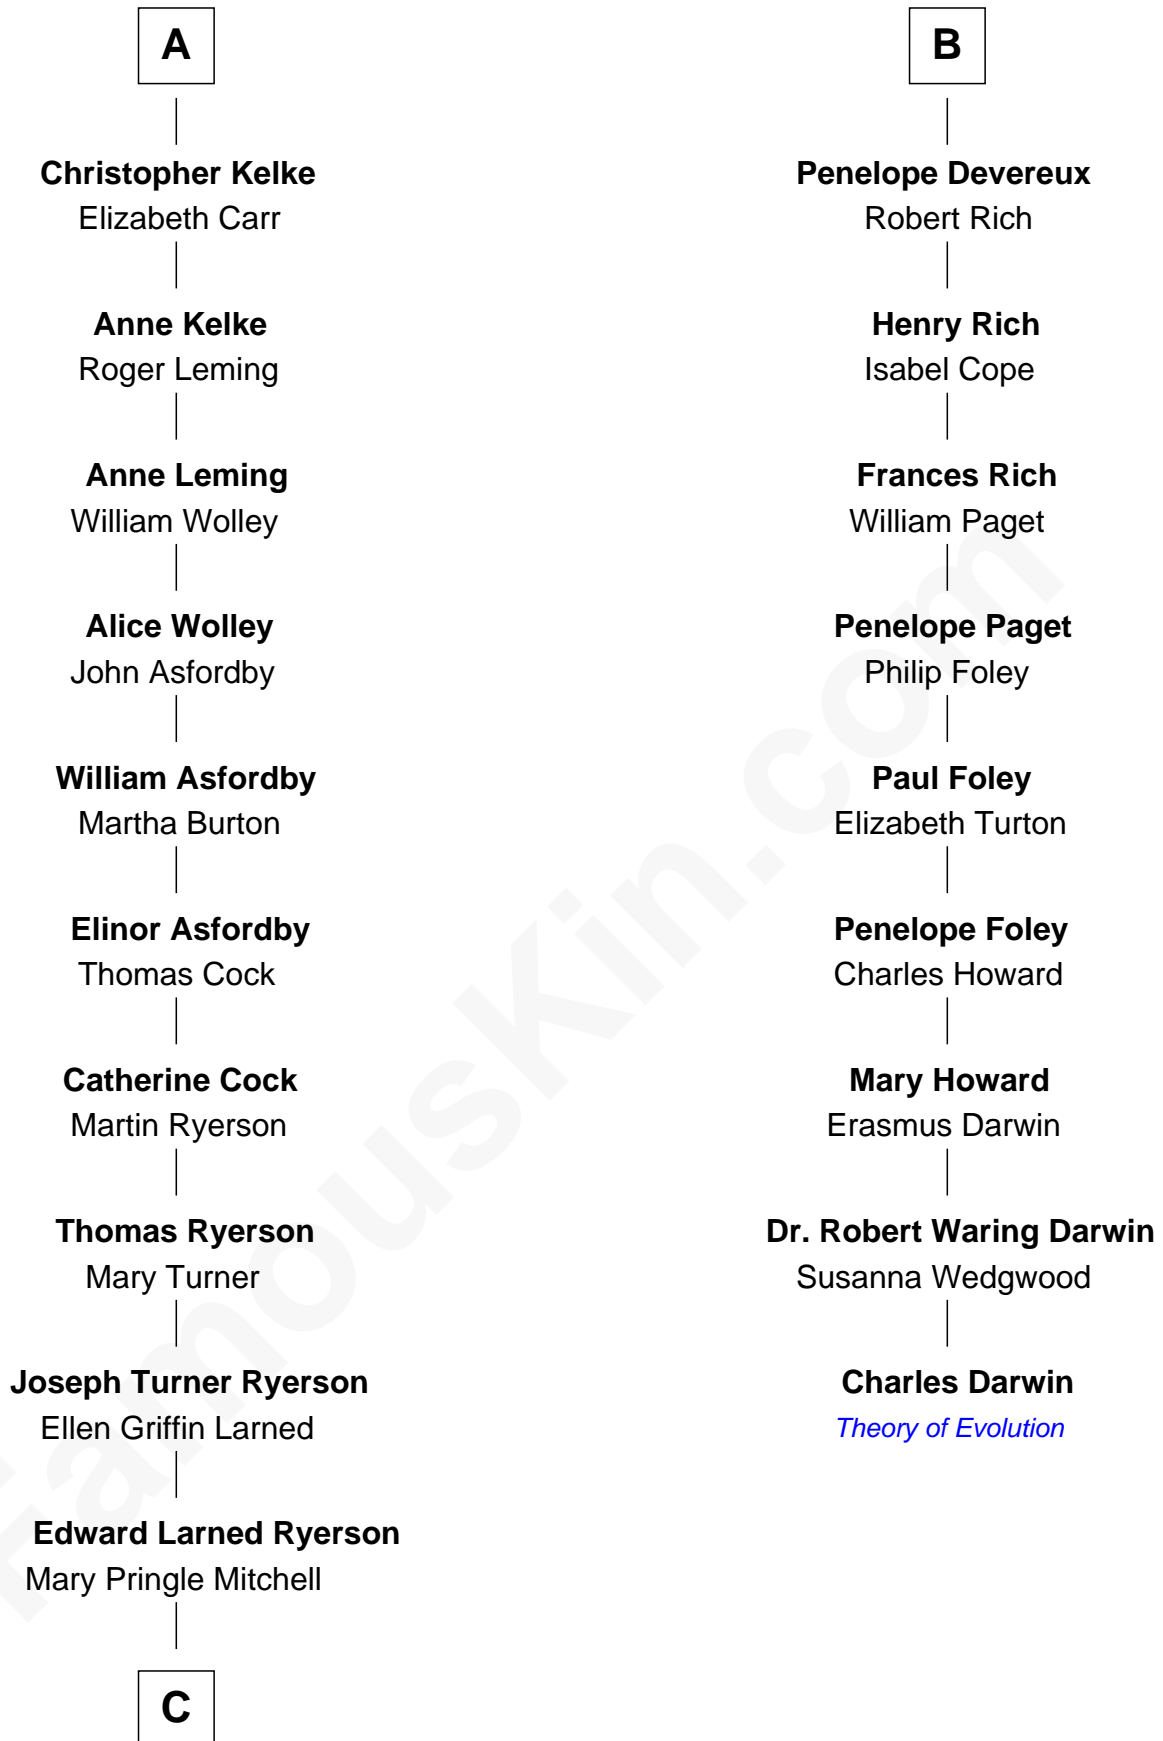

FamousKin.com Relationship Chart of

Paget Brewster

TV Actress

15th cousin 5 times removed of

Charles Darwin

Theory of Evolution

Sir Henry Percy
Margaret de Neville

Sir Henry Percy
Elizabeth Mortimer

A

Sir Henry Percy
Elizabeth Mortimer

Sir Henry Percy
Eleanor Neville

Anne Percy
Sir Thomas Hungerford

Mary Hungerford
Sir Edward Hastings

Sir George Hastings
Anne Stafford

Dorothy Hastings
Sir Richard Devereux

Walter Devereux
Lettice Knollys

B

C

—
Donald Mitchell Ryerson

Isabelle McGenniss

—
Joan Ryerson

George Washington Wales Brewster

—
Galen Brewster