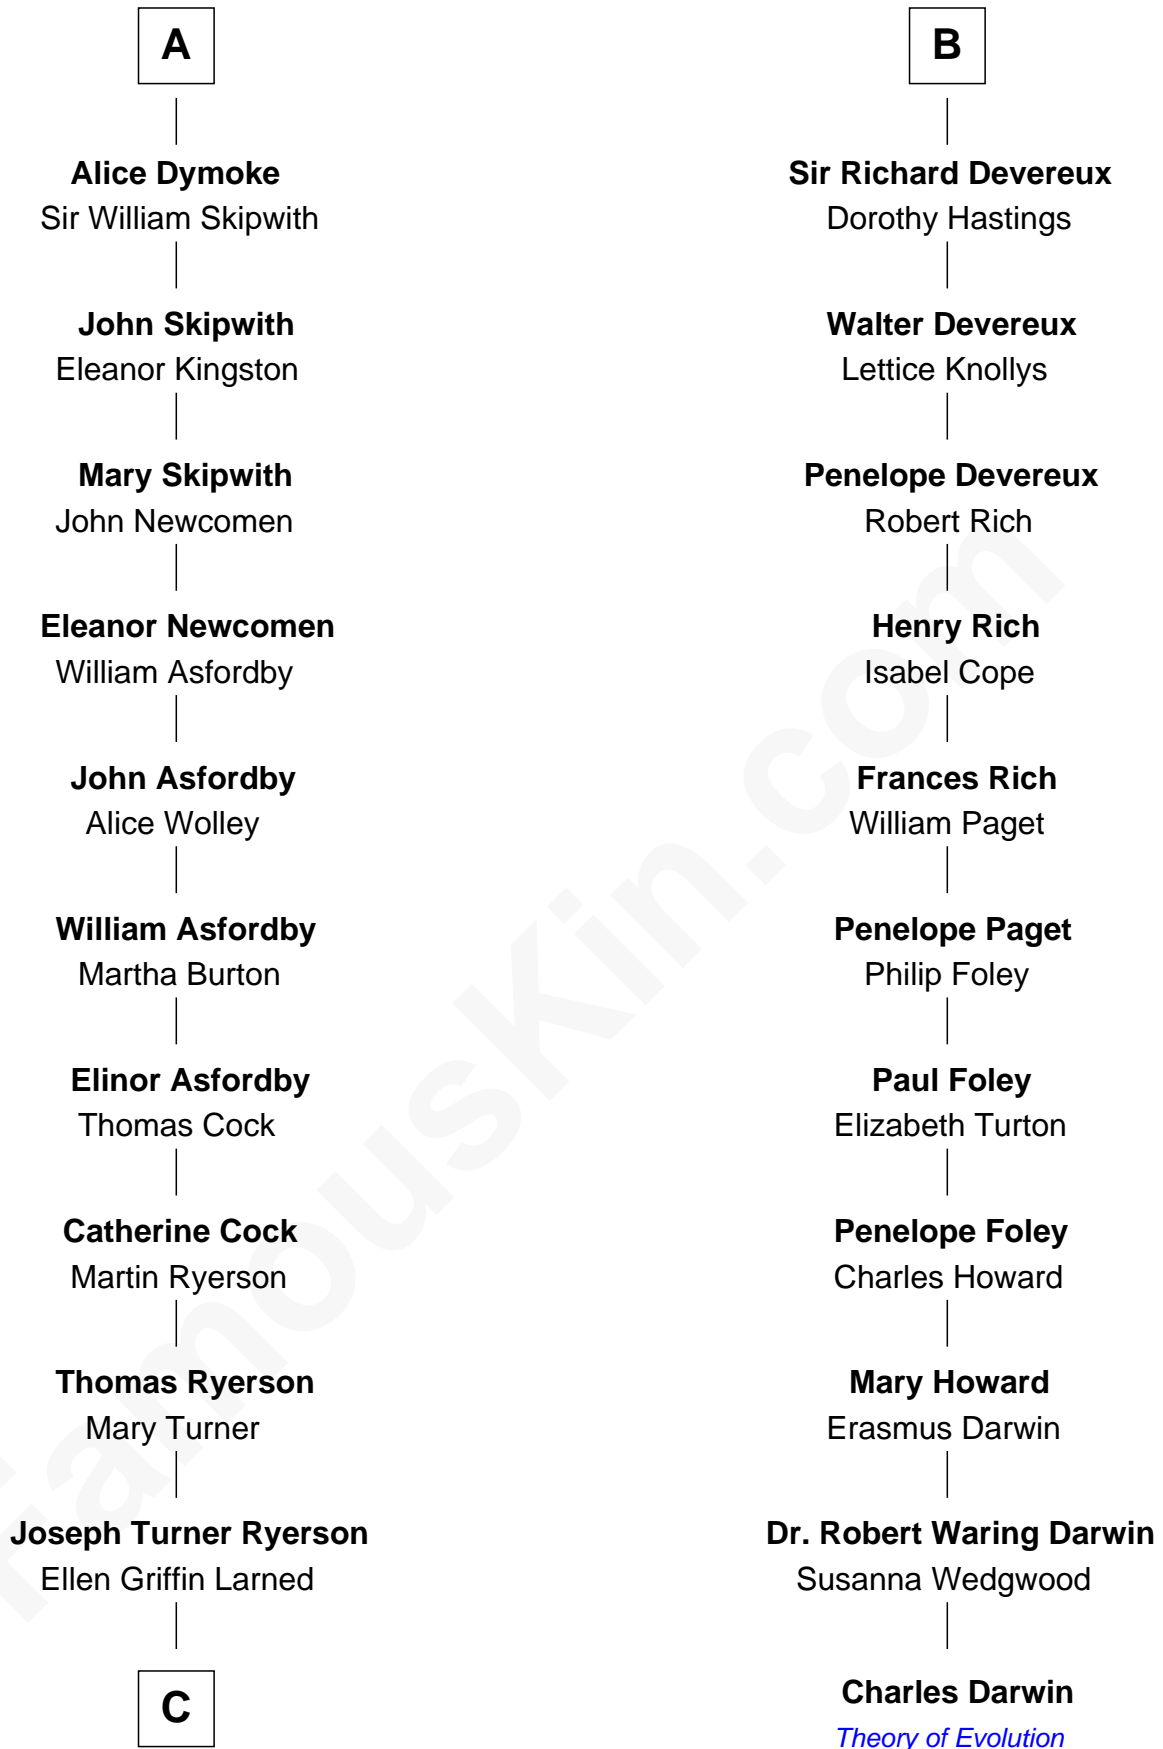

# FamousKin.com Relationship Chart of

**Paget Brewster**

*TV Actress*

17th cousin 4 times removed of

**Charles Darwin**

*Theory of Evolution*

**Sir Hugh I de Audley**

Iseult de Mortimer

**C**

Edward Larned Ryerson

Mary Pringle Mitchell

Donald Mitchell Ryerson

Isabelle McGenniss

Joan Ryerson

George Washington Wales Brewster

Galen Brewster

Hathaway Tew

Paget Brewster

*TV Actress*