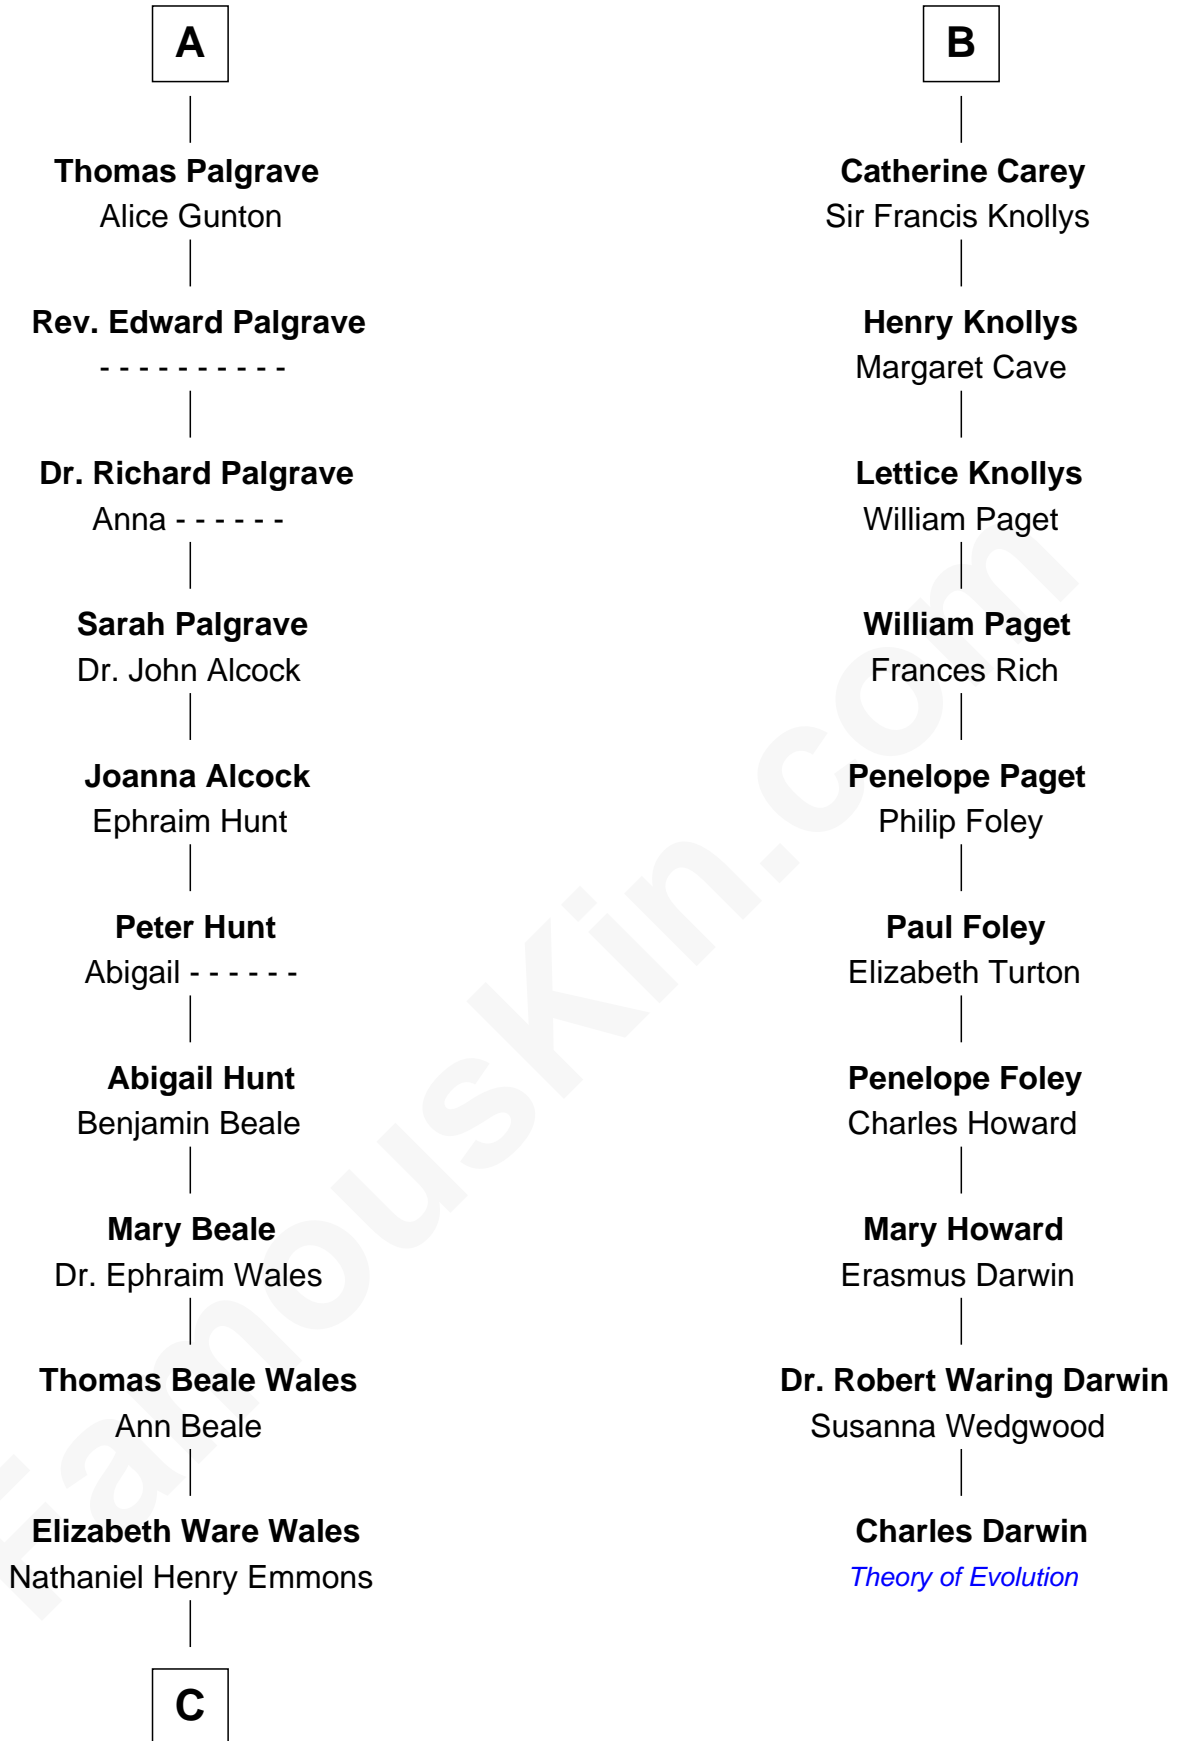

FamousKin.com Relationship Chart of

Paget Brewster
TV Actress

16th cousin 5 times removed of

Charles Darwin
Theory of Evolution

Edmund Fitzalan
Alice de Warenne

Richard Fitzalan
Eleanor Plantagenet

Sir Richard Fitzalan
Elizabeth de Bohun

Elizabeth Fitzalan
Sir Robert Goushill

Elizabeth Goushill
Sir Robert Wingfield

Elizabeth Wingfield
Sir William Brandon

Eleanor Brandon
John Glemham

Anne Glemham
Henry Palgrave

A

Richard Fitzalan
Eleanor Plantagenet

Alice Fitzalan
Sir Thomas de Holand

Margaret de Holand
Sir John Beaufort

Edmund Beaufort
Eleanor Beauchamp

Eleanor Beaufort
Sir Robert Spencer

Margaret Spencer
Sir Thomas Carey

Sir William Carey
Mary Boleyn

B

C

Ann Wales Emmons

Benjamin Brewster

Dr. George Washington Wales Brewster

Ellen Mackenzie Hodge

George Washington Wales Brewster

Joan Ryerson