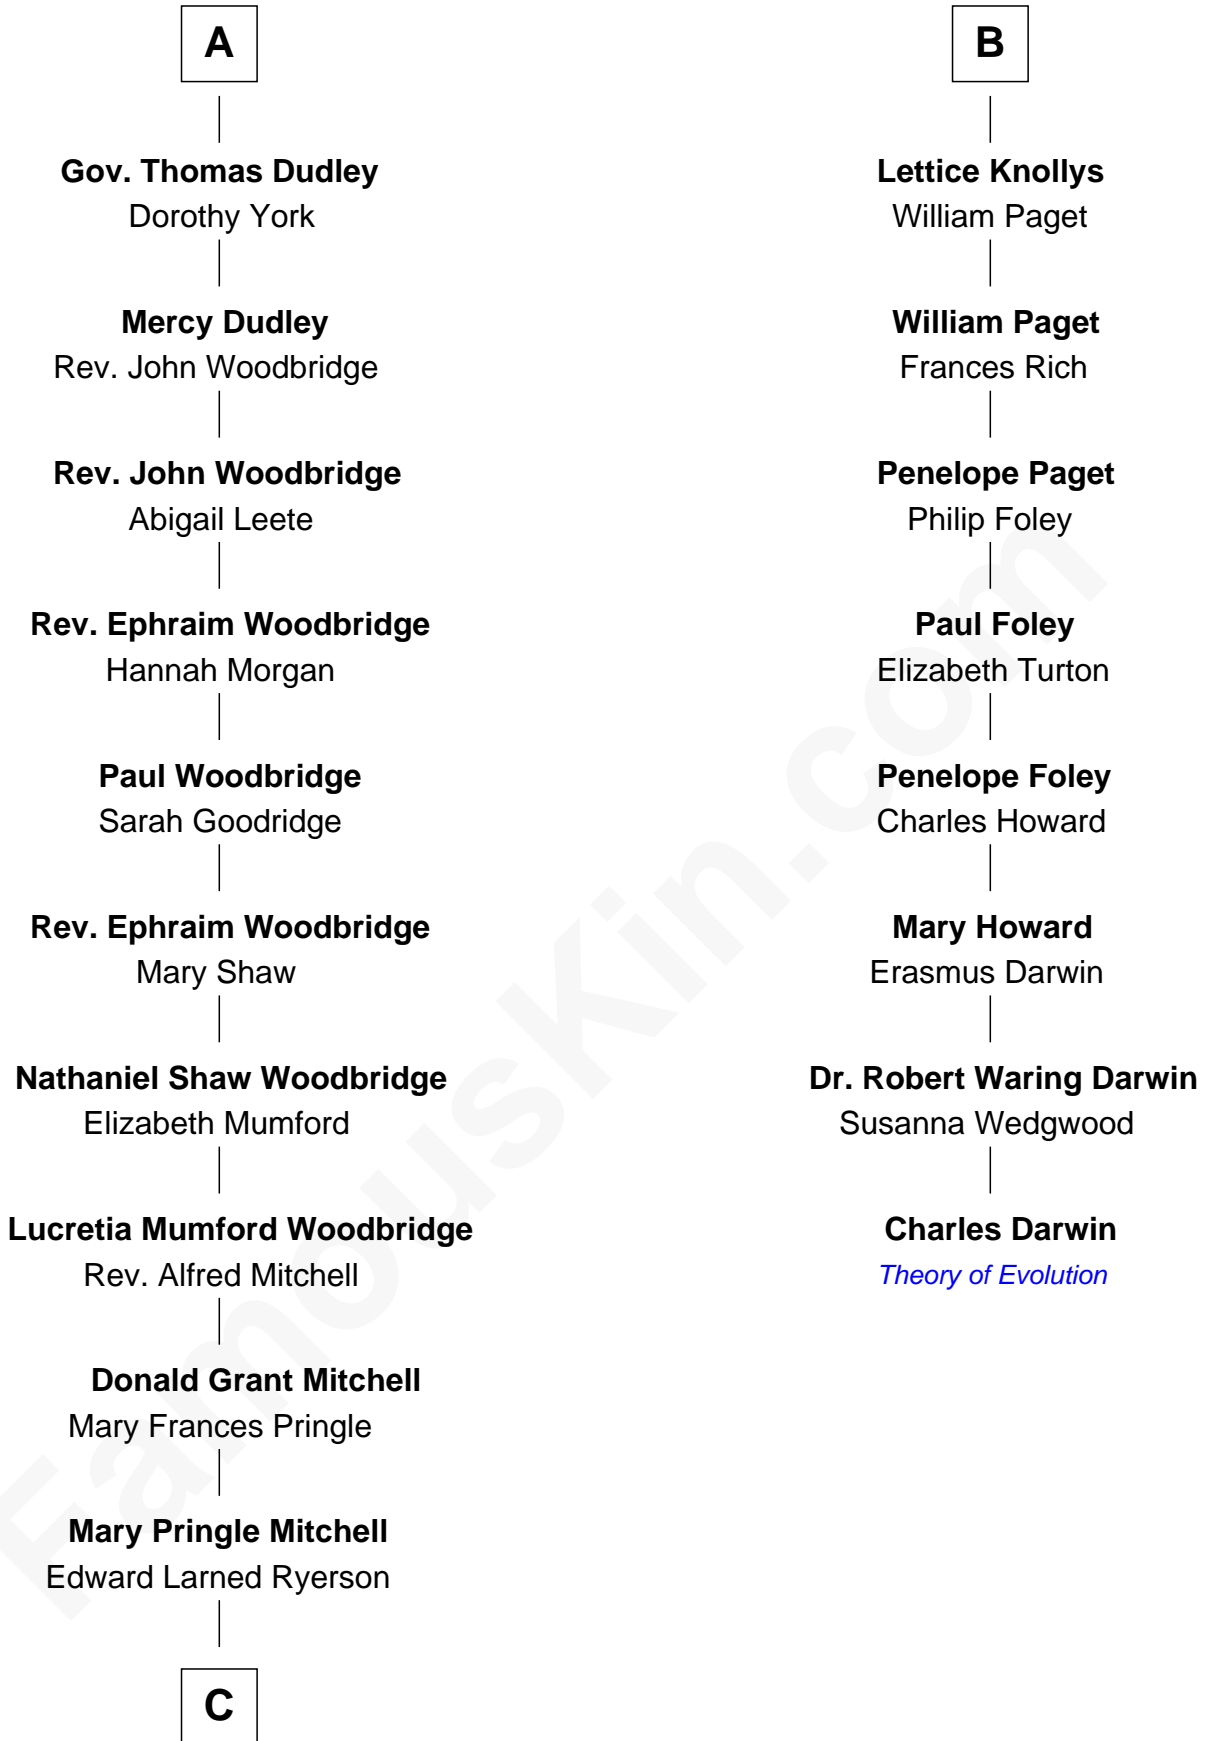

FamousKin.com Relationship Chart of

Paget Brewster

TV Actress

14th cousin 6 times removed of

Charles Darwin

Theory of Evolution

Sir Thomas de Holand

Alice Fitzalan

C

—
Donald Mitchell Ryerson

Isabelle McGenniss

—
Joan Ryerson

George Washington Wales Brewster

—
Galen Brewster

Hathaway Tew

—
Paget Brewster