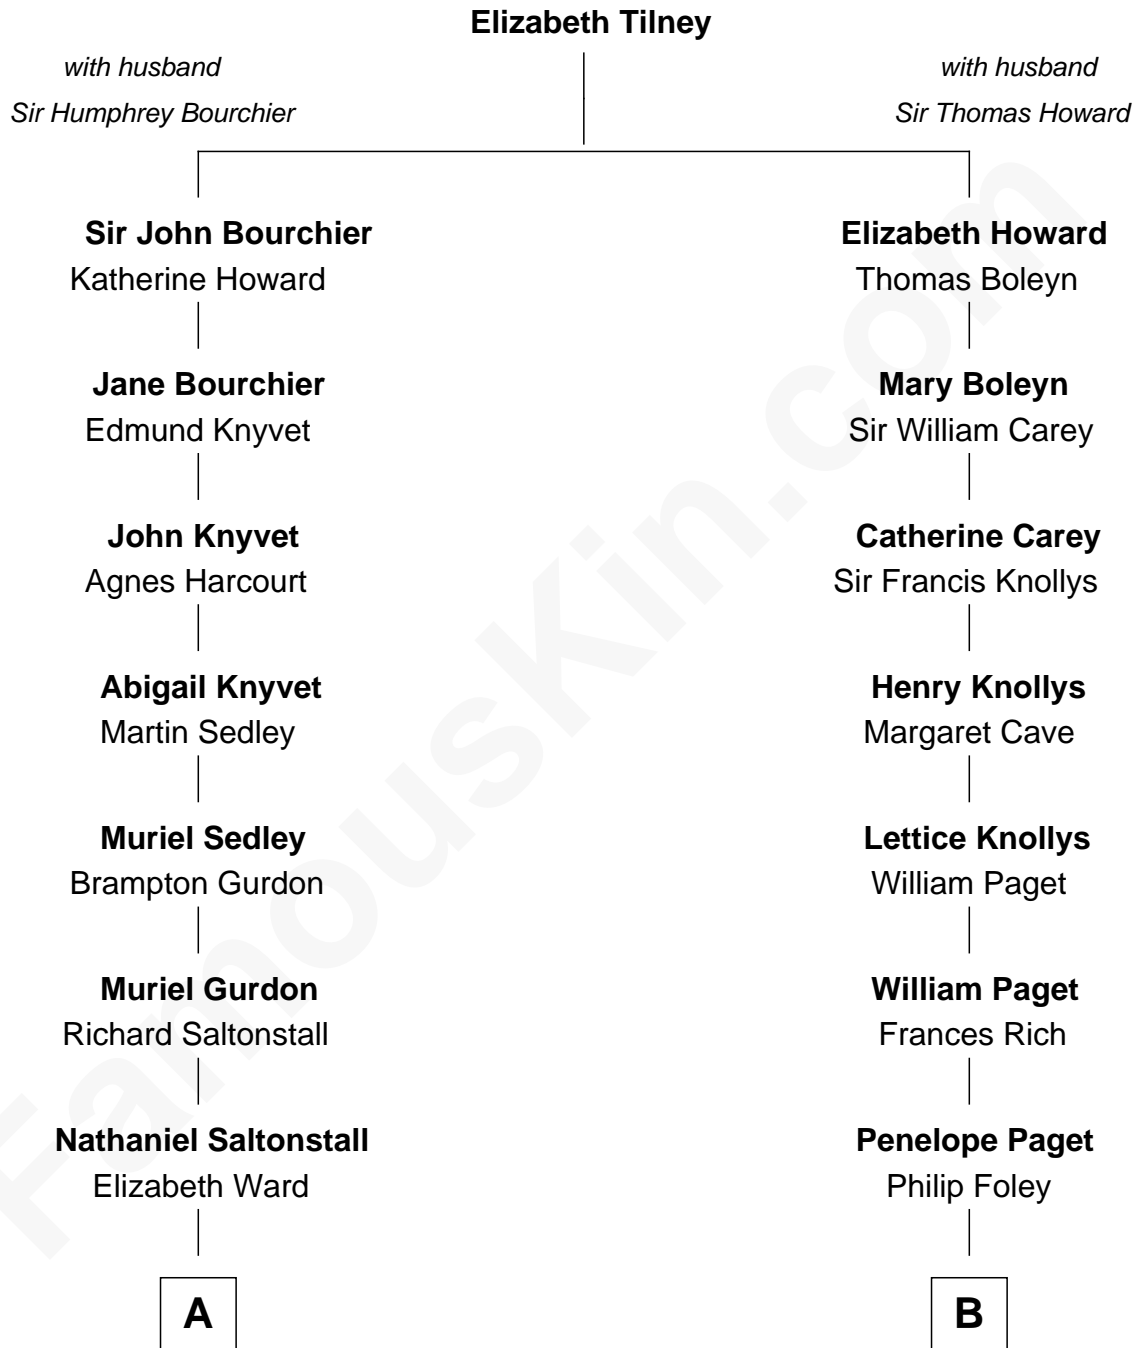

FamousKin.com
Relationship Chart of
Paget Brewster
TV Actress

11th cousin 7 times removed of

Charles Darwin
Theory of Evolution

C

—
Galen Brewster
Hathaway Tew

—
Paget Brewster
TV Actress

FamousKin.com