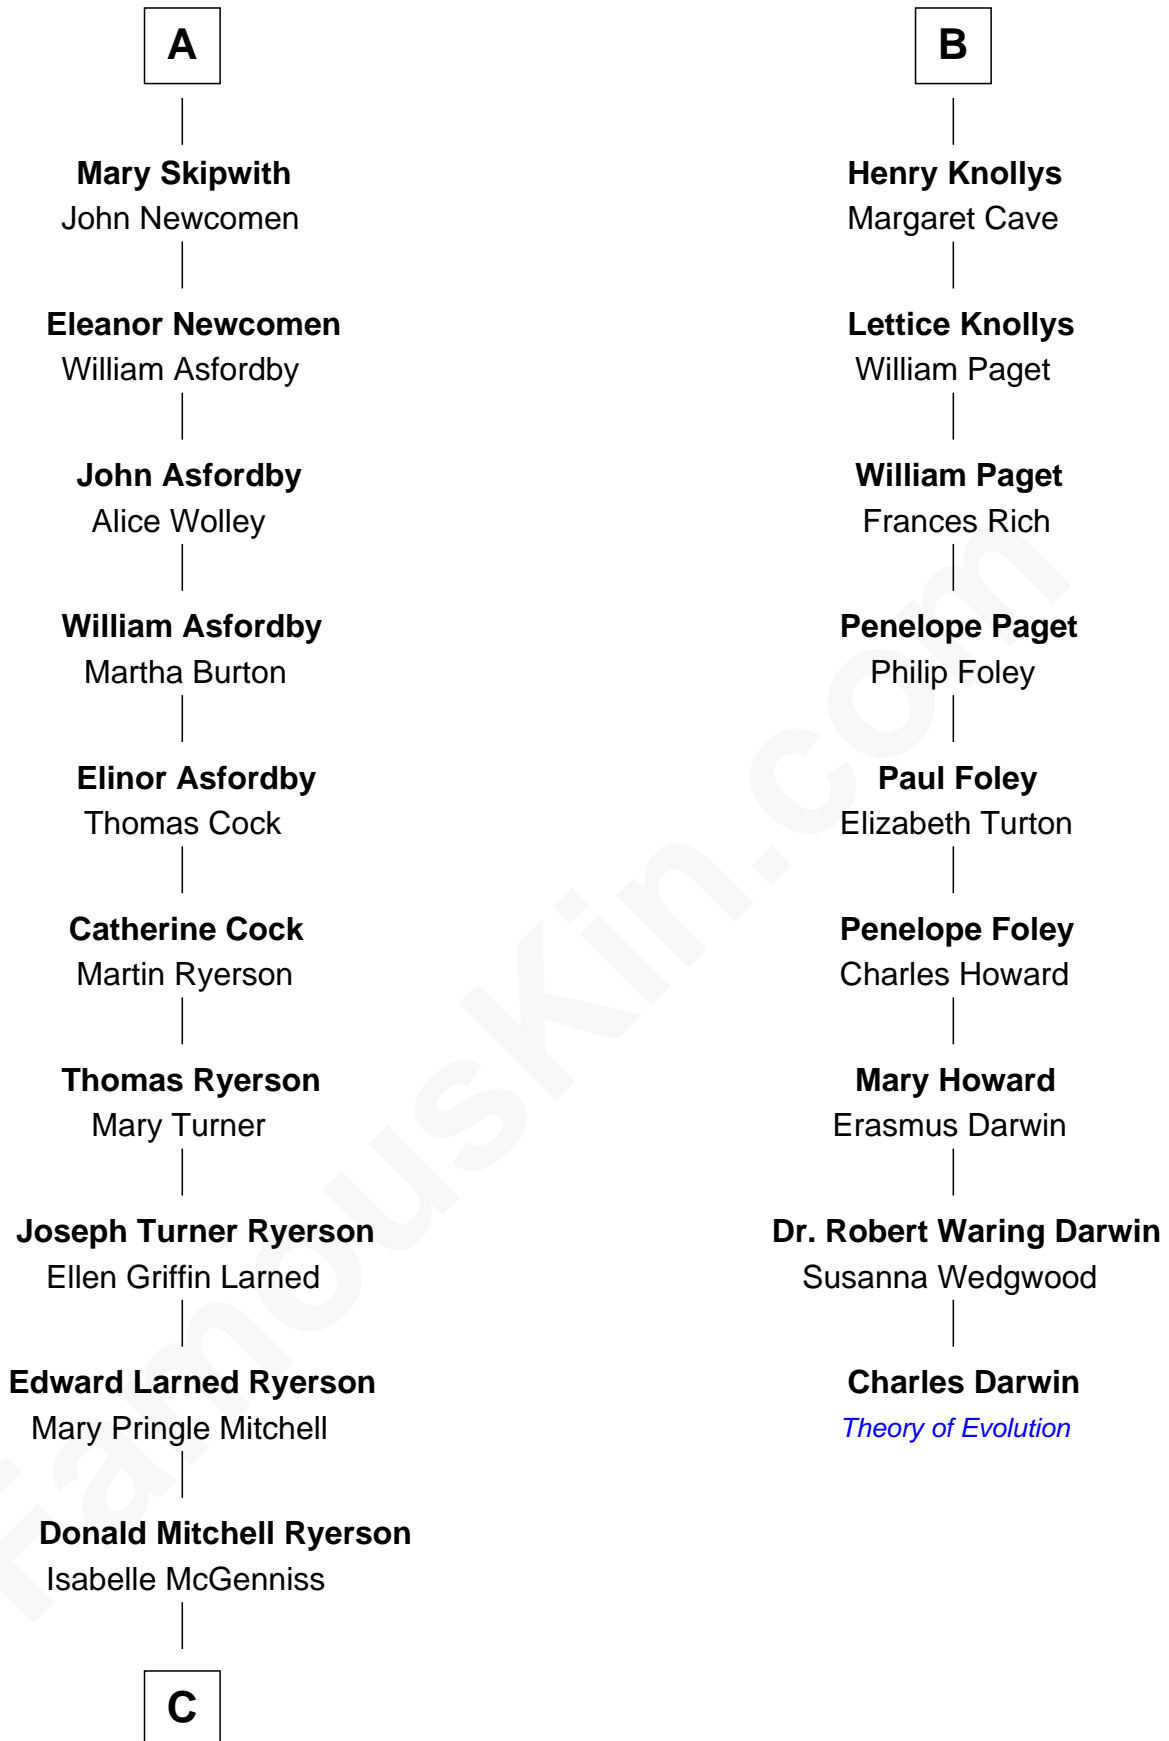

FamousKin.com Relationship Chart of

Paget Brewster

TV Actress

15th cousin 4 times removed of

Charles Darwin

Theory of Evolution

John de Welles

Maud de Roos

John de Welles
Eleanor de Mowbray

Eudo de Welles
Maud de Greystoke

Sir Lionel de Welles
Joan de Waterton

Margaret de Welles
Sir Thomas Dymoke

Sir Lionel Dymoke
Joanna Griffith

Alice Dymoke
Sir William Skipwith

John Skipwith
Eleanor Kingston

A

Anne de Welles
James Butler

James Butler
Joan Beauchamp

Sir Thomas Butler
Anne Hankeford

Margaret Butler
Sir William Boleyn

Thomas Boleyn
Elizabeth Howard

Mary Boleyn
Sir William Carey

Catherine Carey
Sir Francis Knollys

B

C

—
Joan Ryerson

George Washington Wales Brewster

—
Galen Brewster

Hathaway Tew

—
Paget Brewster