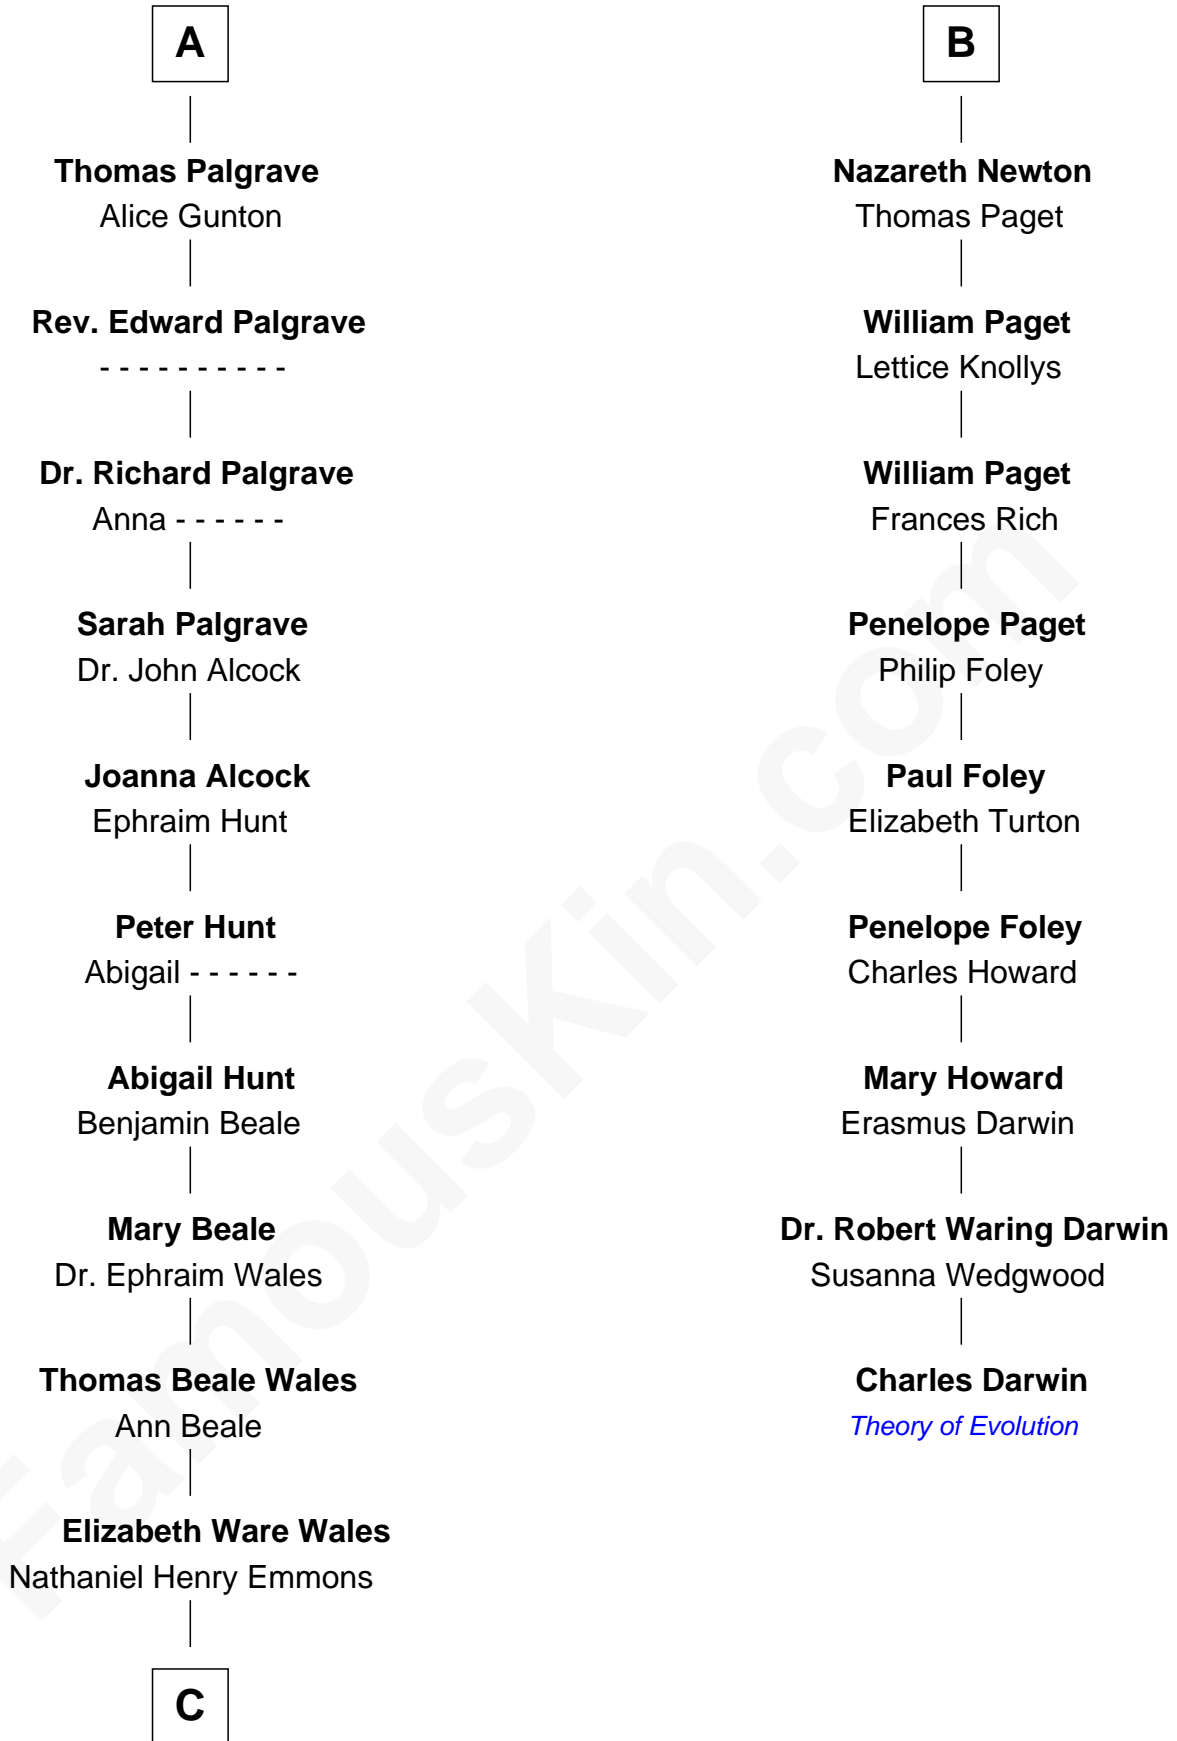

FamousKin.com

Relationship Chart of

Paget Brewster

TV Actress

15th cousin 6 times removed of

Charles Darwin

Theory of Evolution

Humphrey de Bohun

Elizabeth Plantagenet

Sir William de Bohun
Elizabeth de Badlesmere

Elizabeth de Bohun
Sir Richard Fitzalan

Elizabeth Fitzalan
Sir Robert Goushill

Elizabeth Goushill
Sir Robert Wingfield

Elizabeth Wingfield
Sir William Brandon

Eleanor Brandon
John Glemham

Anne Glemham
Henry Palgrave

A

Margaret de Bohun
Sir Hugh de Courtnay

Sir Philip Courtenay
Anne Wake

Sir John Courtenay
Joan Champernoun

Sir Philip Courtenay
Elizabeth Hungerford

Katherine Courtenay
Sir William Huddesfield

Elizabeth Huddesfield
Sir Anthony Poyntz

Margaret Poyntz
Sir John Newton

B

C

Ann Wales Emmons

Benjamin Brewster

Dr. George Washington Wales Brewster