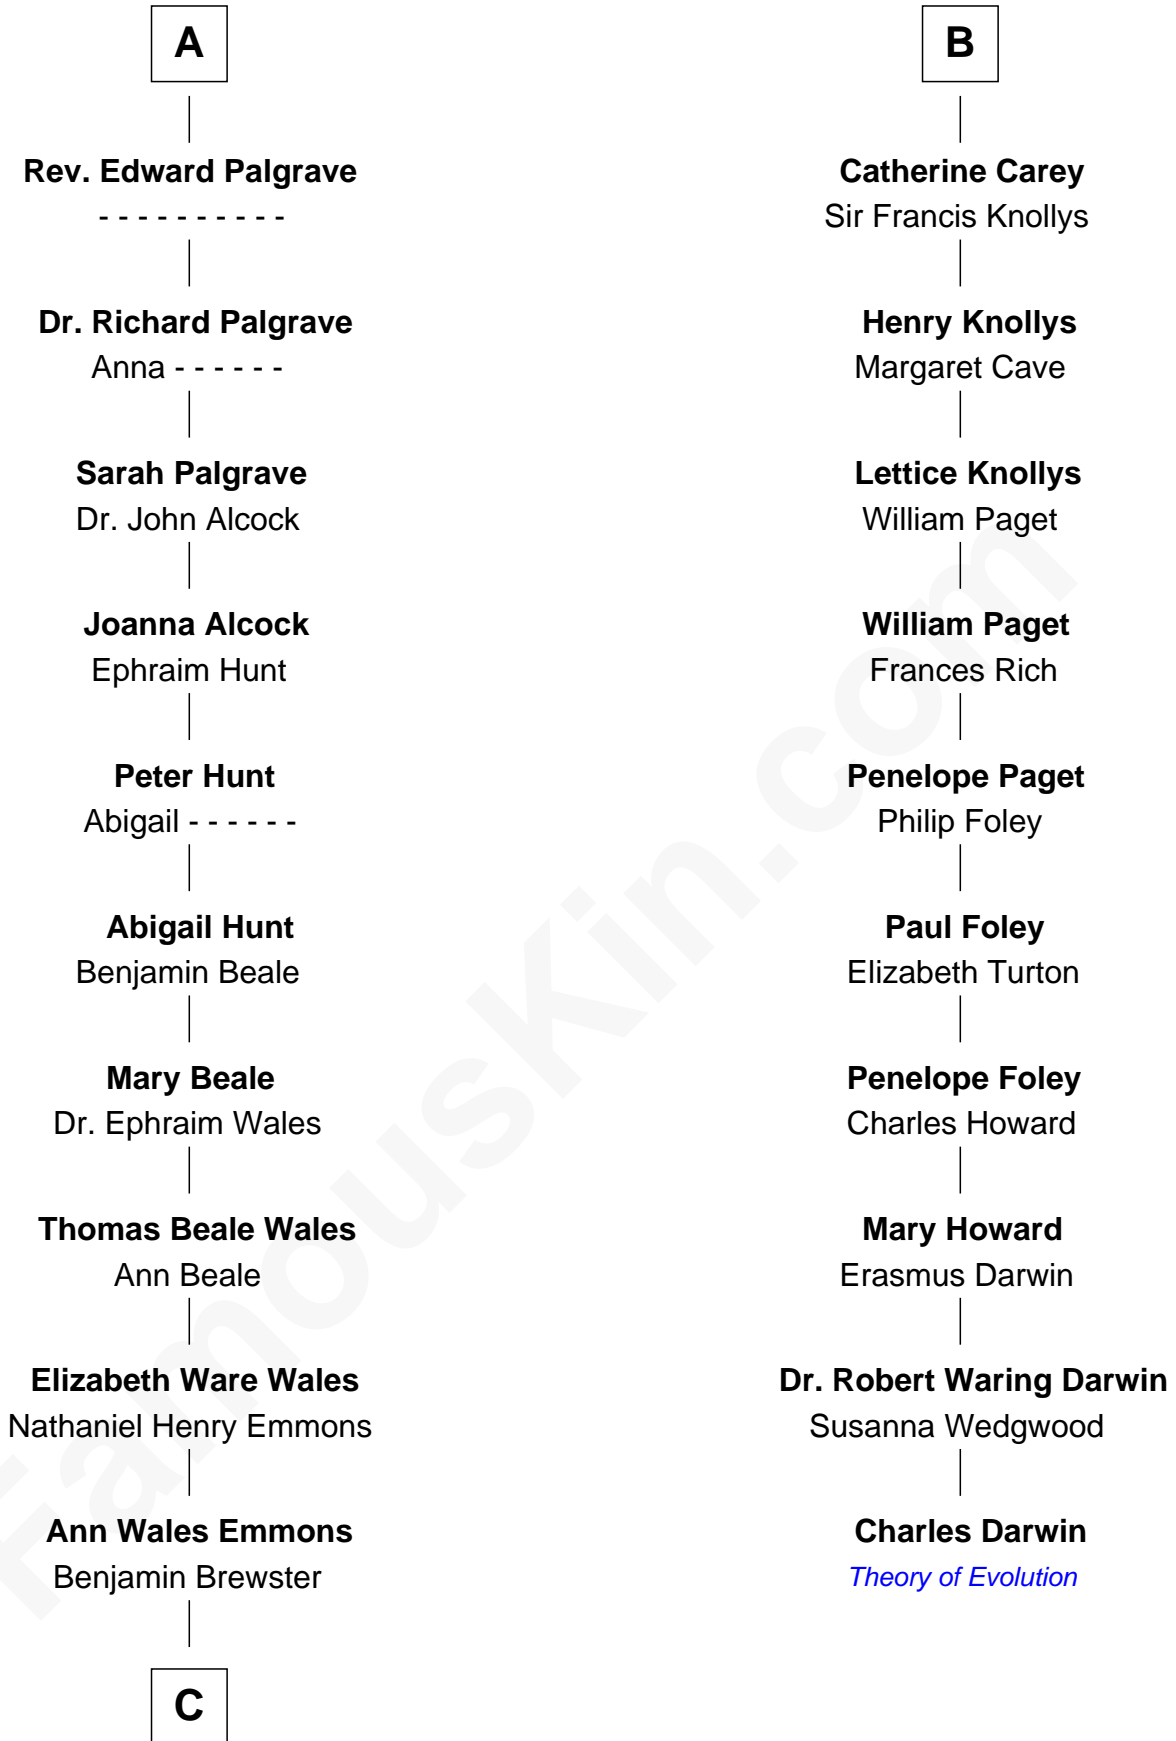

FamousKin.com Relationship Chart of

Paget Brewster

TV Actress

16th cousin 4 times removed of

Charles Darwin

Theory of Evolution

Sir William de Bohun
Elizabeth de Badlesmere

C

—
Dr. George Washington Wales Brewster

Ellen Mackenzie Hodge

—
George Washington Wales Brewster

Joan Ryerson

—
Galen Brewster

Hathaway Tew

—
Paget Brewster

TV Actress