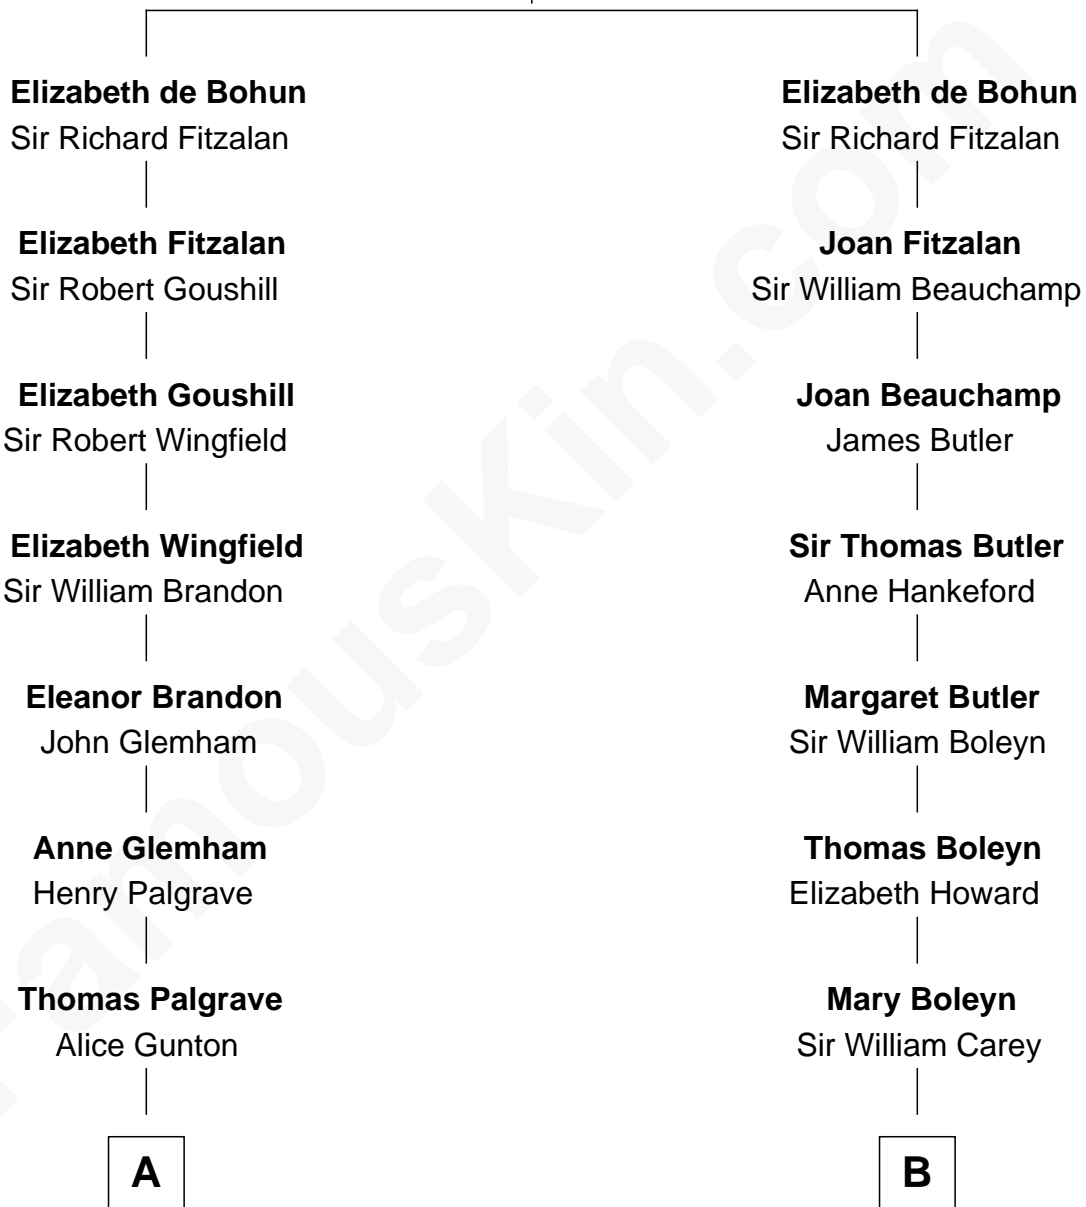

FamousKin.com Relationship Chart of

Paget Brewster

TV Actress

16th cousin 4 times removed of

Charles Darwin

Theory of Evolution

Sir William de Bohun
Elizabeth de Badlesmere

C

—
Dr. George Washington Wales Brewster

Ellen Mackenzie Hodge

—
George Washington Wales Brewster

Joan Ryerson

—
Galen Brewster

Hathaway Tew

—
Paget Brewster

TV Actress