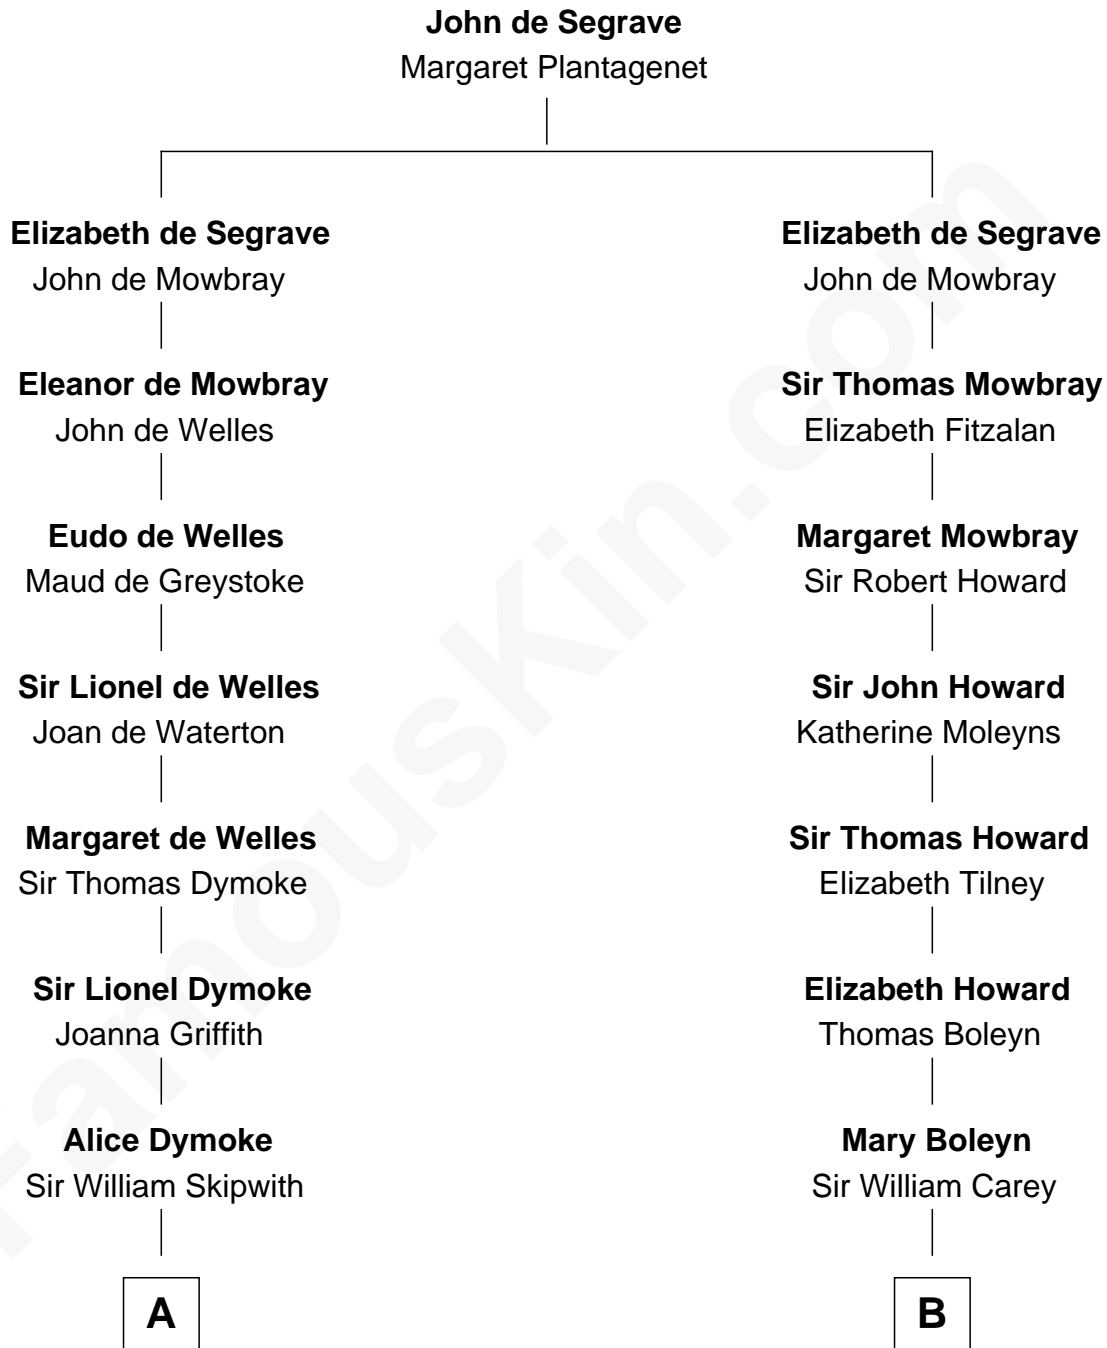

FamousKin.com Relationship Chart of

Paget Brewster

TV Actress

16th cousin 4 times removed of

Charles Darwin

Theory of Evolution

C

—
Donald Mitchell Ryerson

Isabelle McGenniss

—
Joan Ryerson

George Washington Wales Brewster

—
Galen Brewster

Hathaway Tew

—
Paget Brewster

TV Actress

FamousKin.com