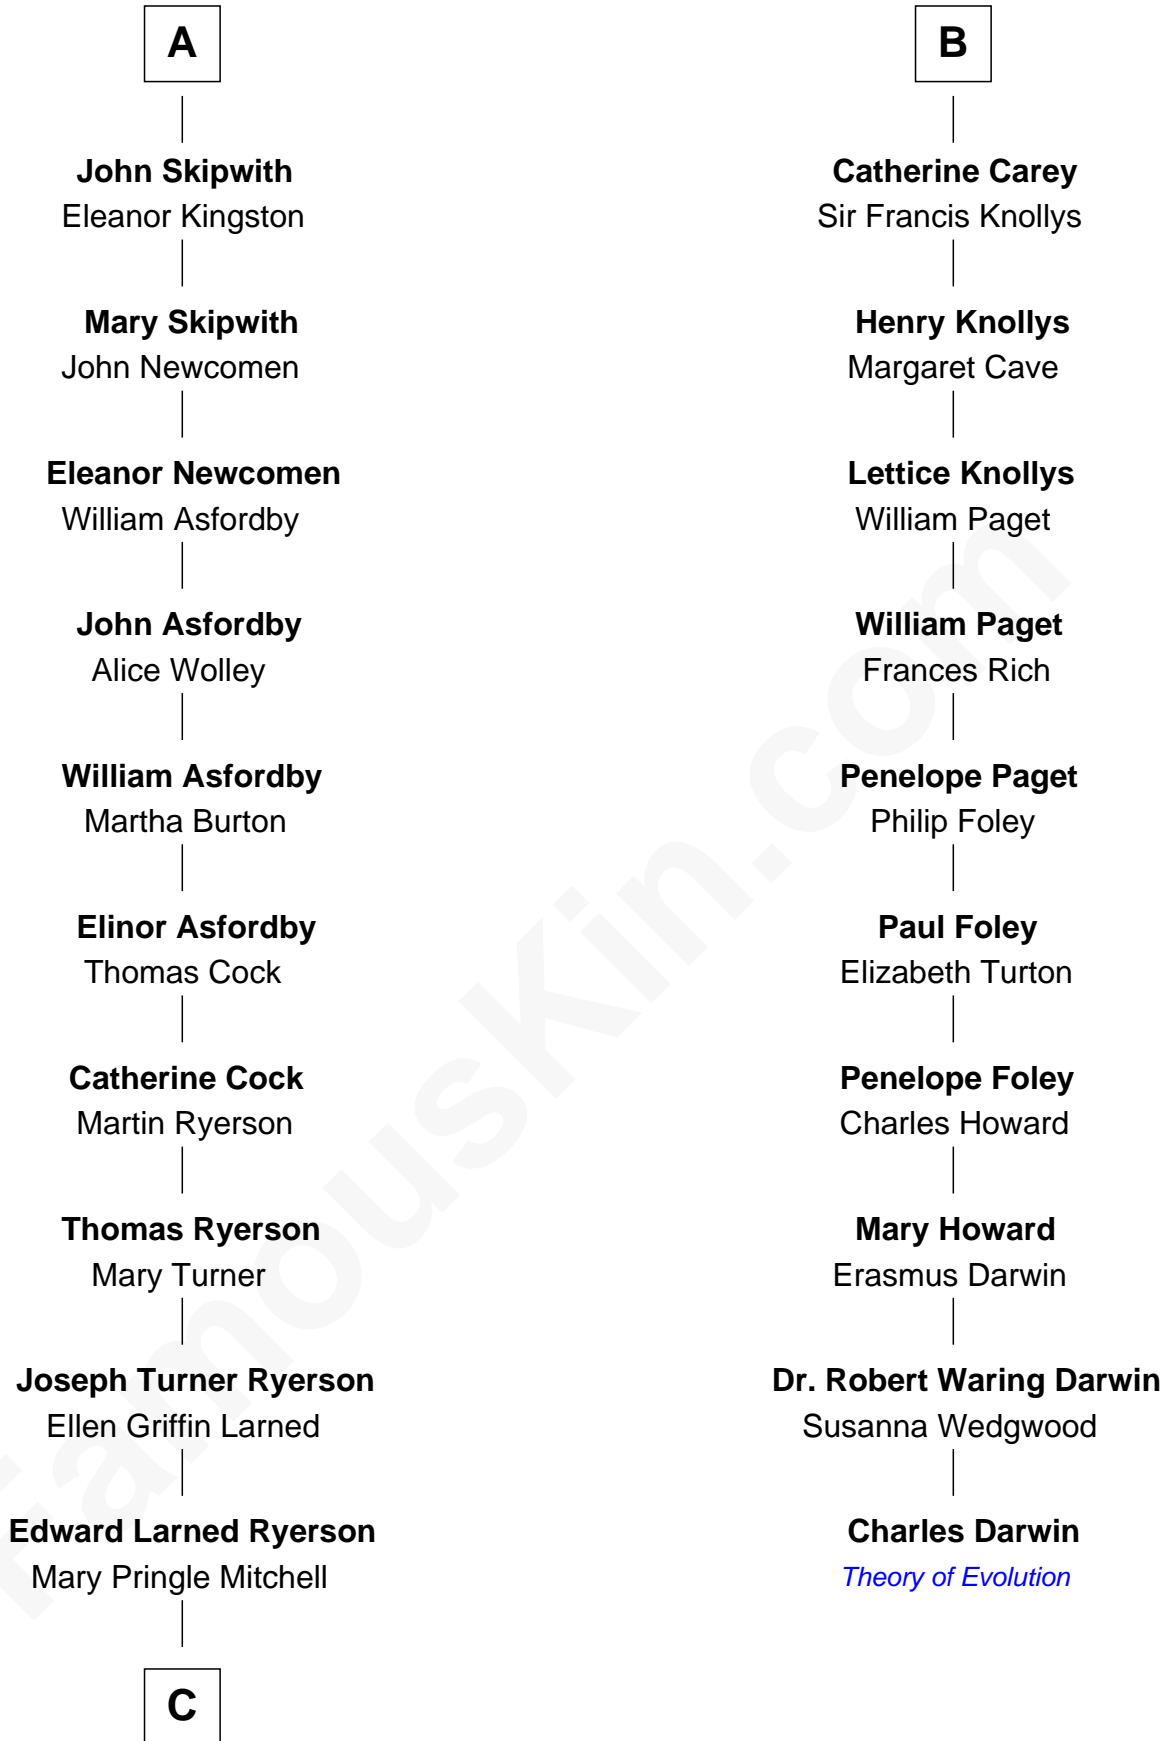

FamousKin.com Relationship Chart of

Paget Brewster

TV Actress

16th cousin 4 times removed of

Charles Darwin

Theory of Evolution

C

—
Donald Mitchell Ryerson

Isabelle McGenniss

—
Joan Ryerson

George Washington Wales Brewster

—
Galen Brewster

Hathaway Tew

—
Paget Brewster

TV Actress

FamousKin.com