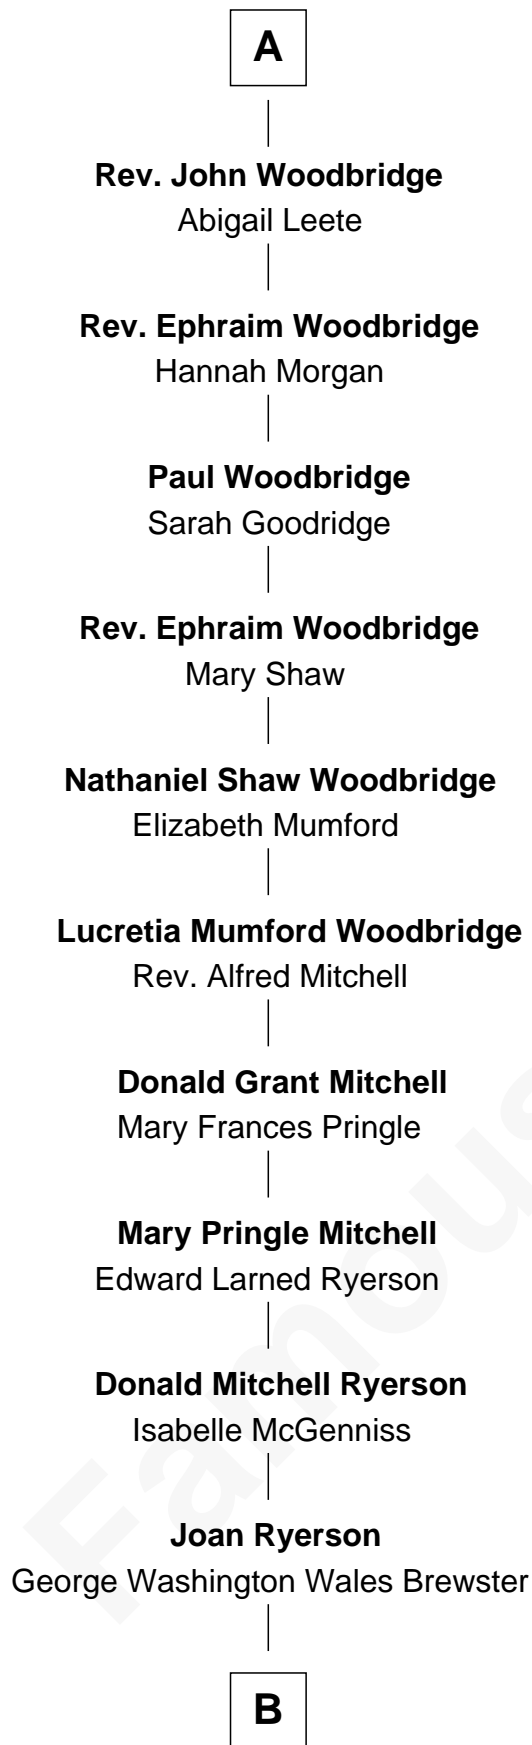

FamousKin.com Relationship Chart of

Paget Brewster

TV Actress

3rd cousin 15 times removed of

Catherine Parr

6th Wife of King Henry VIII

B

—
Galen Brewster
Hathaway Tew

—
Paget Brewster
TV Actress

FamousKin.com