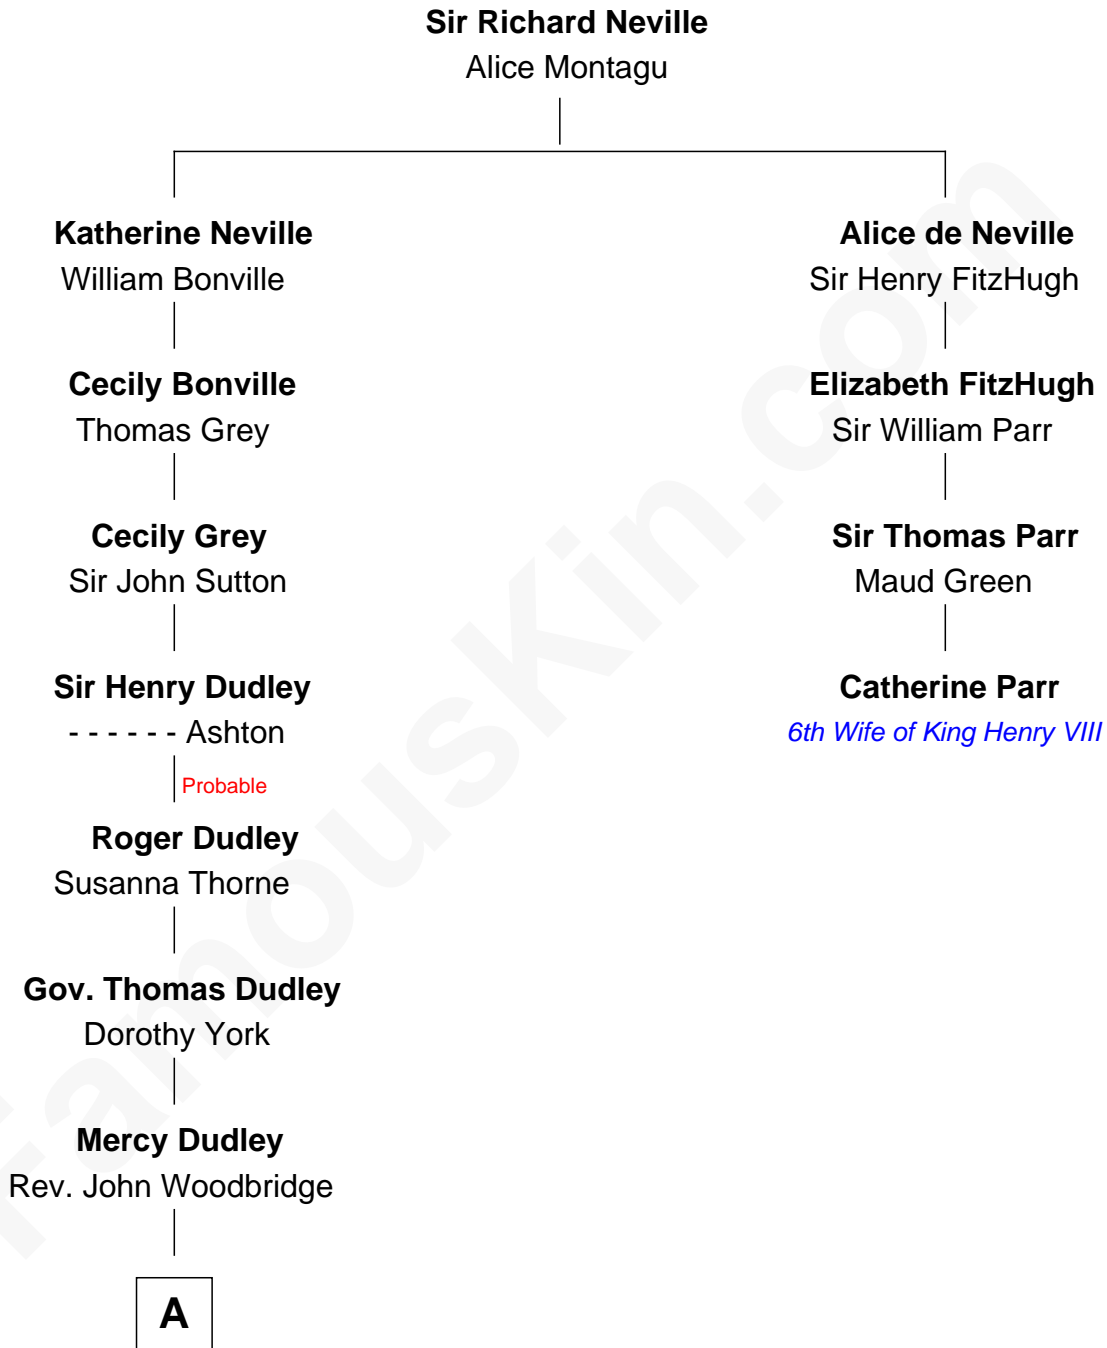

FamousKin.com Relationship Chart of

Paget Brewster

TV Actress

3rd cousin 15 times removed of

Catherine Parr

6th Wife of King Henry VIII

B

—
Galen Brewster
Hathaway Tew

—
Paget Brewster
TV Actress

FamousKin.com