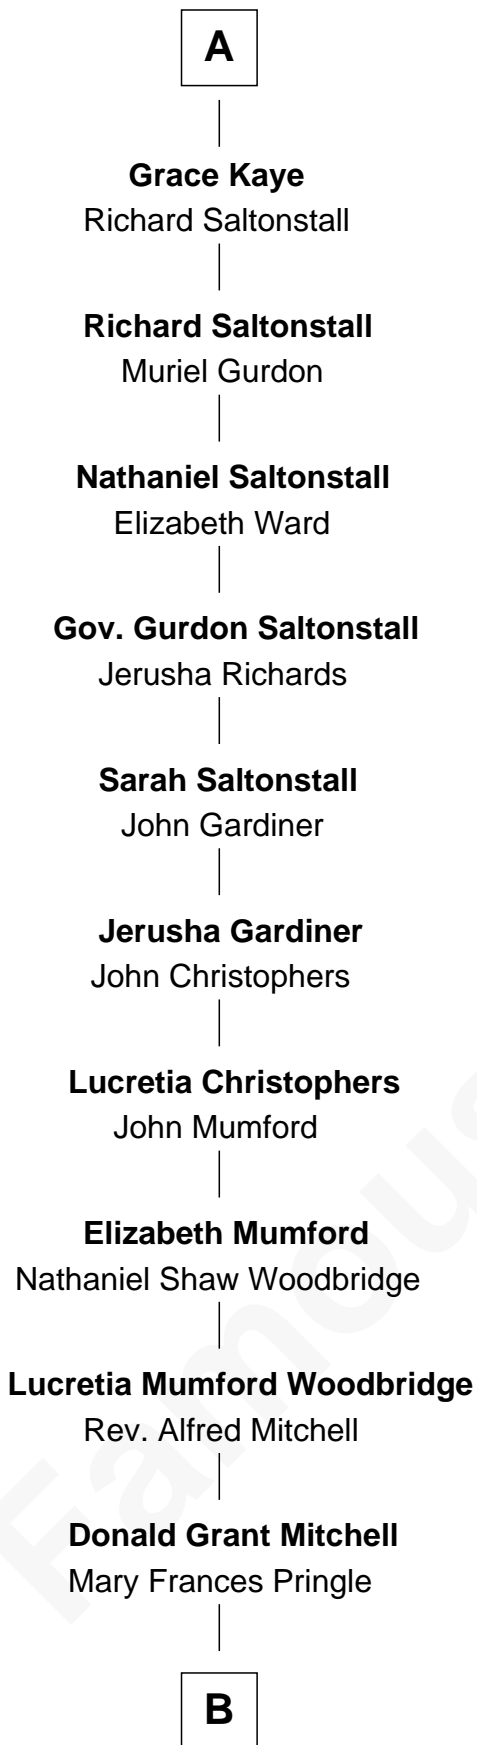

FamousKin.com

Relationship Chart of

Paget Brewster

TV Actress

4th cousin 17 times removed of

Catherine Parr

6th Wife of King Henry VIII

Henry FitzHugh

Elizabeth Grey

B

—
Mary Pringle Mitchell
Edward Larned Ryerson

—
Donald Mitchell Ryerson
Isabelle McGenniss

—
Joan Ryerson
George Washington Wales Brewster

—
Galen Brewster
Hathaway Tew

—
Paget Brewster
TV Actress