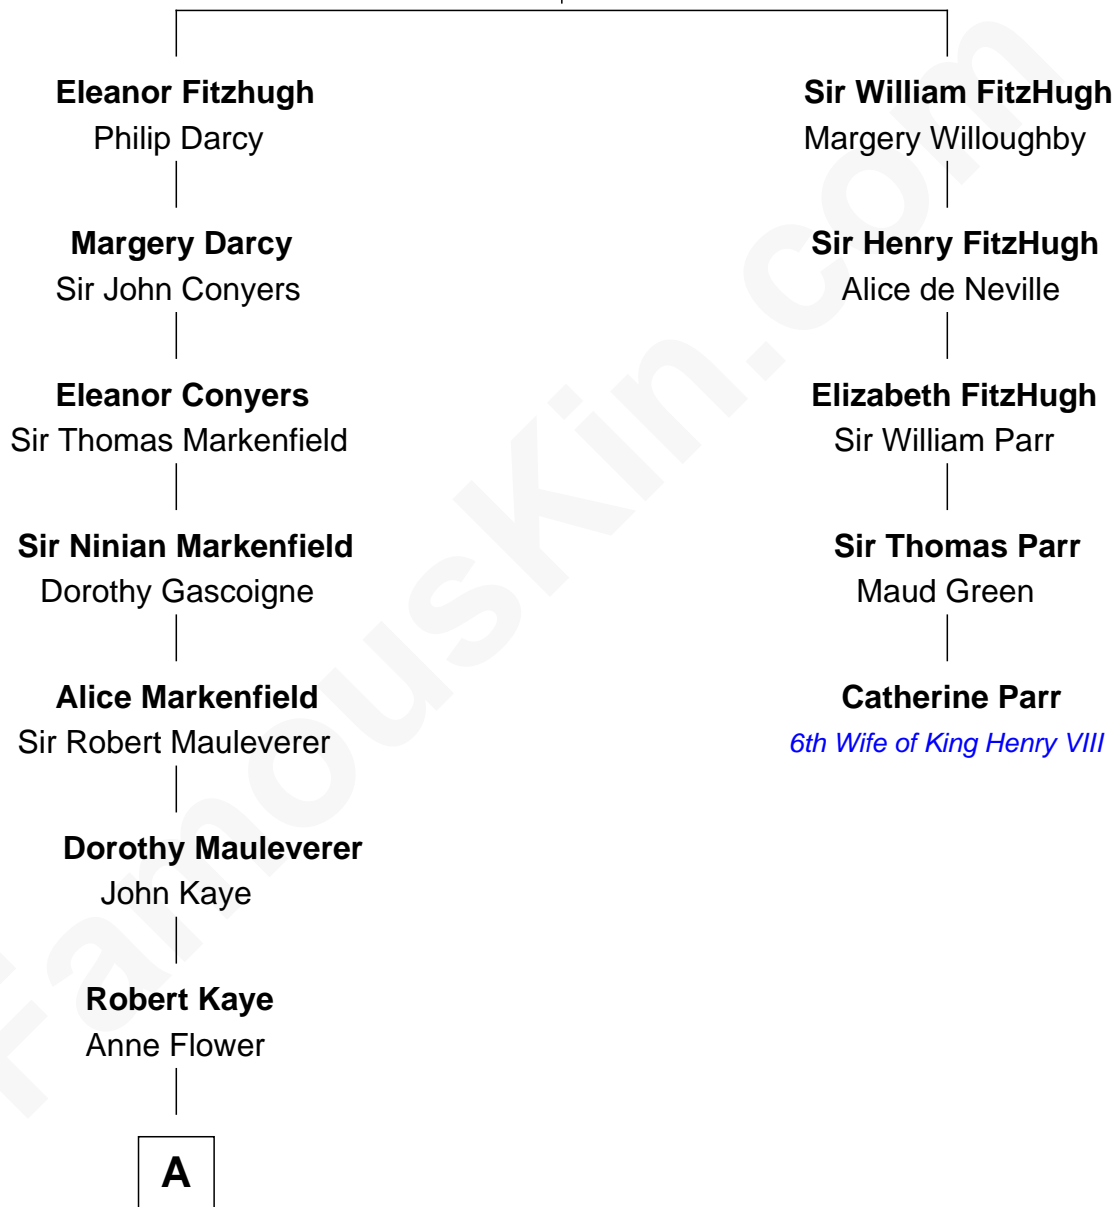

FamousKin.com

Relationship Chart of

Paget Brewster

TV Actress

4th cousin 17 times removed of

Catherine Parr

6th Wife of King Henry VIII

Henry FitzHugh

Elizabeth Grey

B

—
Mary Pringle Mitchell
Edward Larned Ryerson

—
Donald Mitchell Ryerson
Isabelle McGenniss

—
Joan Ryerson
George Washington Wales Brewster

—
Galen Brewster
Hathaway Tew

—
Paget Brewster
TV Actress