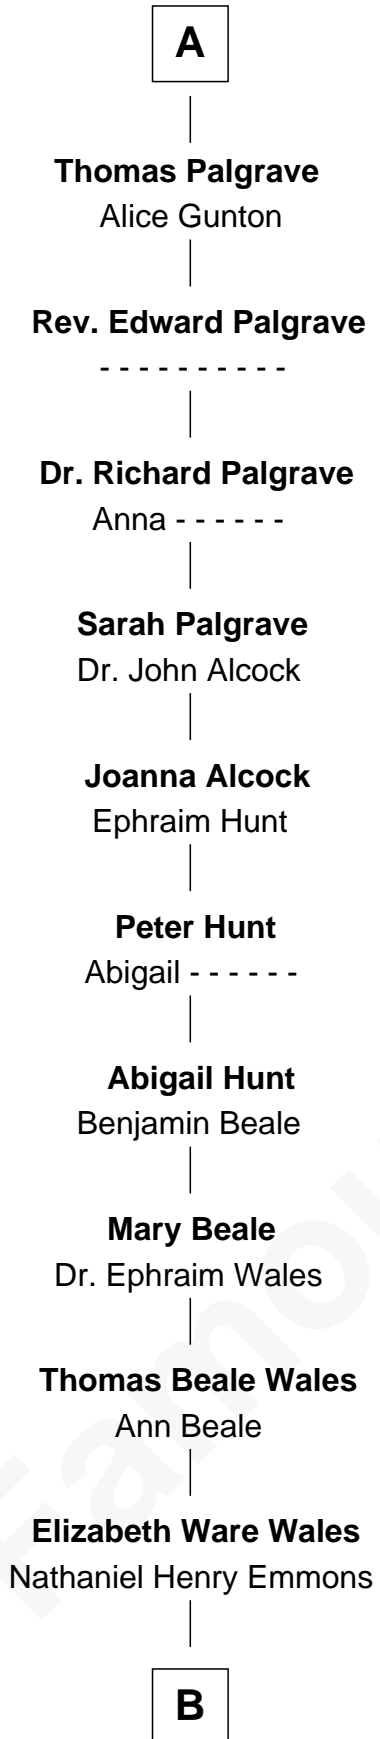

FamousKin.com Relationship Chart of

Paget Brewster

TV Actress

7th cousin 14 times removed of

Catherine Parr

6th Wife of King Henry VIII

Humphrey de Bohun

Elizabeth Plantagenet

Sir William de Bohun
Elizabeth de Badlesmere

Elizabeth de Bohun
Sir Richard Fitzalan

Elizabeth Fitzalan
Sir Robert Goushill

Elizabeth Goushill
Sir Robert Wingfield

Elizabeth Wingfield
Sir William Brandon

Eleanor Brandon
John Glemham

Anne Glemham
Henry Palgrave

A

Eleanor de Bohun
Sir James le Boteler

Pernel le Boteler
Sir Gilbert Talbot

Sir Richard Talbot
Ankaret le Strange

Mary Talbot
Sir Thomas Greene

Sir Thomas Greene
Marine Bellers

Sir Thomas Green
Joan Fogge

Maud Green
Sir Thomas Parr

Catherine Parr
6th Wife of King Henry VIII

B

Ann Wales Emmons

Benjamin Brewster

Dr. George Washington Wales Brewster

Ellen Mackenzie Hodge

George Washington Wales Brewster