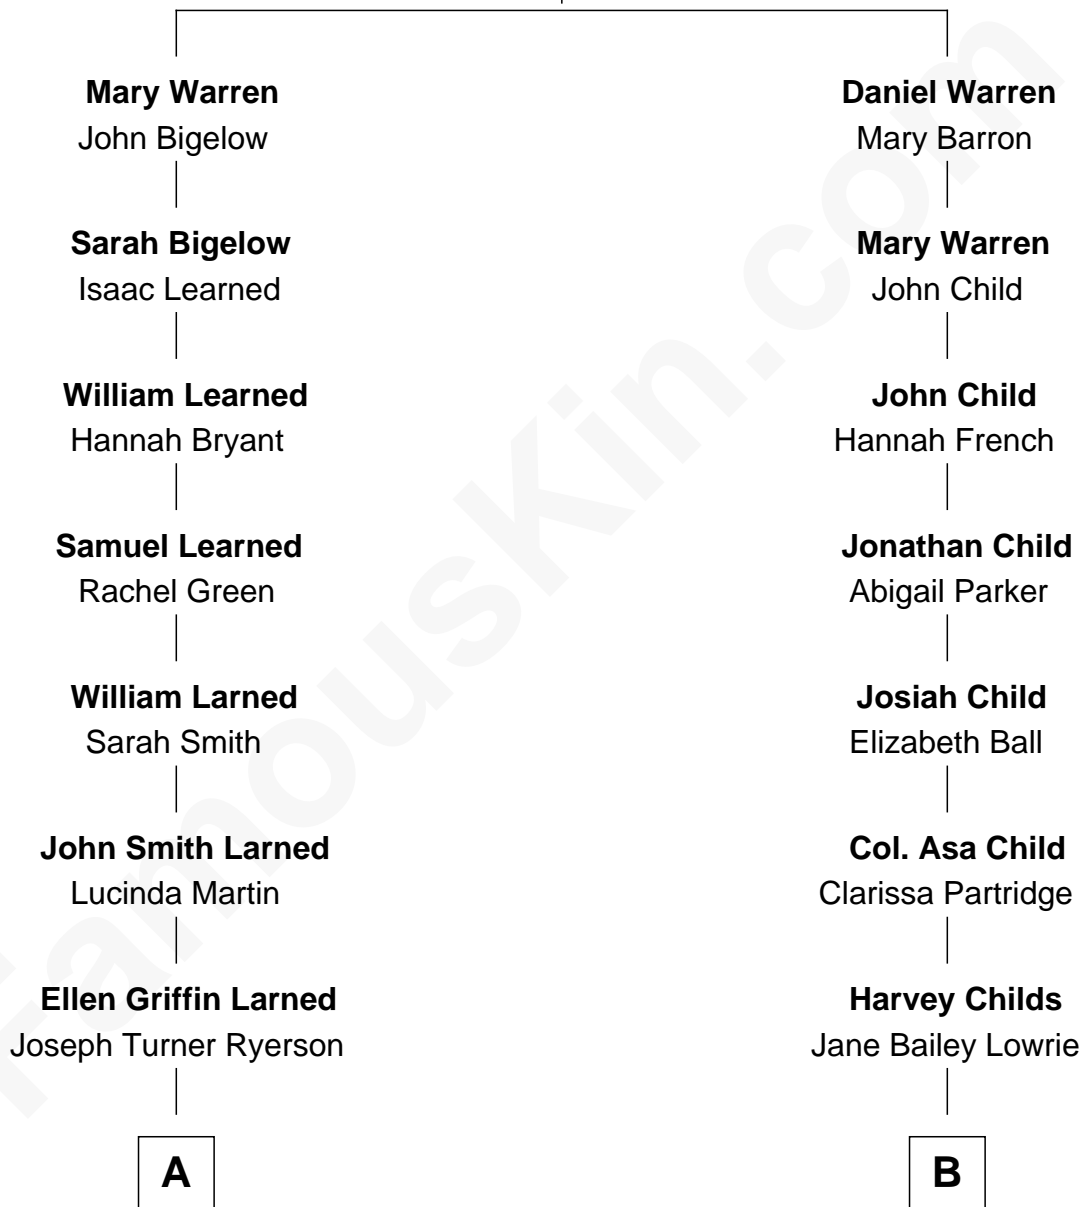

FamousKin.com Relationship Chart of

Paget Brewster

TV Actress

11th cousin of

Jake Gyllenhaal

Movie Actor

John Warren
Margaret - - - - -

A

Edward Larned Ryerson

Mary Pringle Mitchell

Donald Mitchell Ryerson

Isabelle McGenniss

Joan Ryerson

George Washington Wales Brewster

Galen Brewster

Hathaway Tew

Paget Brewster

TV Actress

B

Walter Cameron Childs

Edith Worcester Smith

Geoffrey Stafford Childs

Olivia Hughes Waelchli

Virginia Lowrie Childs