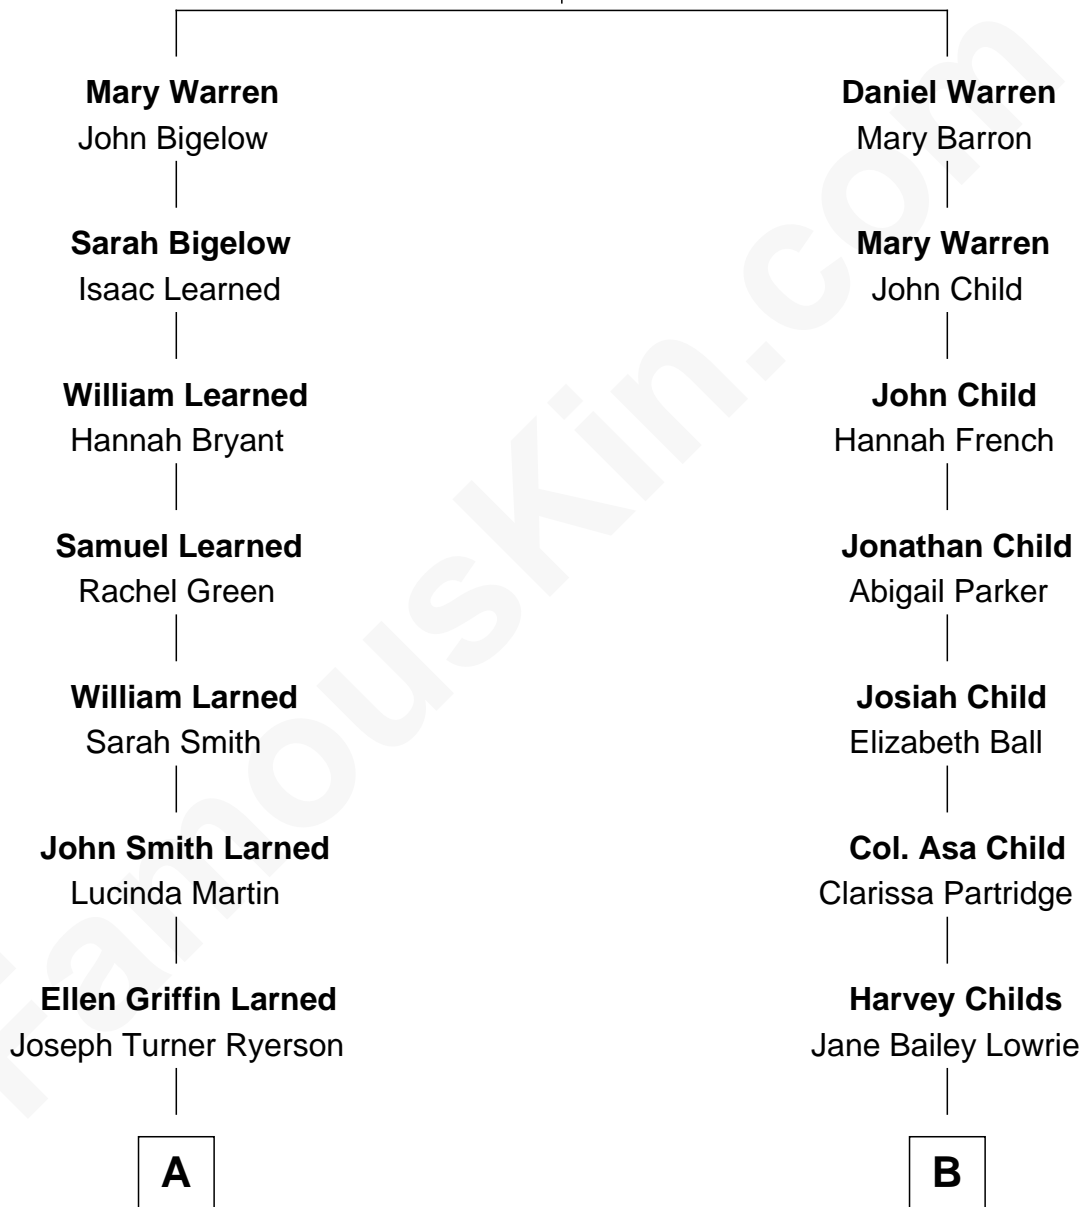

# FamousKin.com Relationship Chart of

**Paget Brewster**

*TV Actress*

11th cousin of

**Maggie Gyllenhaal**

*Movie Actress*

**John Warren**  
Margaret - - - - -

**A**

**Edward Larned Ryerson**

Mary Pringle Mitchell

**Donald Mitchell Ryerson**

Isabelle McGenniss

**Joan Ryerson**

George Washington Wales Brewster

**Galen Brewster**

Hathaway Tew

**Paget Brewster**

*TV Actress*

**B**

**Walter Cameron Childs**

Edith Worcester Smith

**Geoffrey Stafford Childs**

Olivia Hughes Waelchli

**Virginia Lowrie Childs**