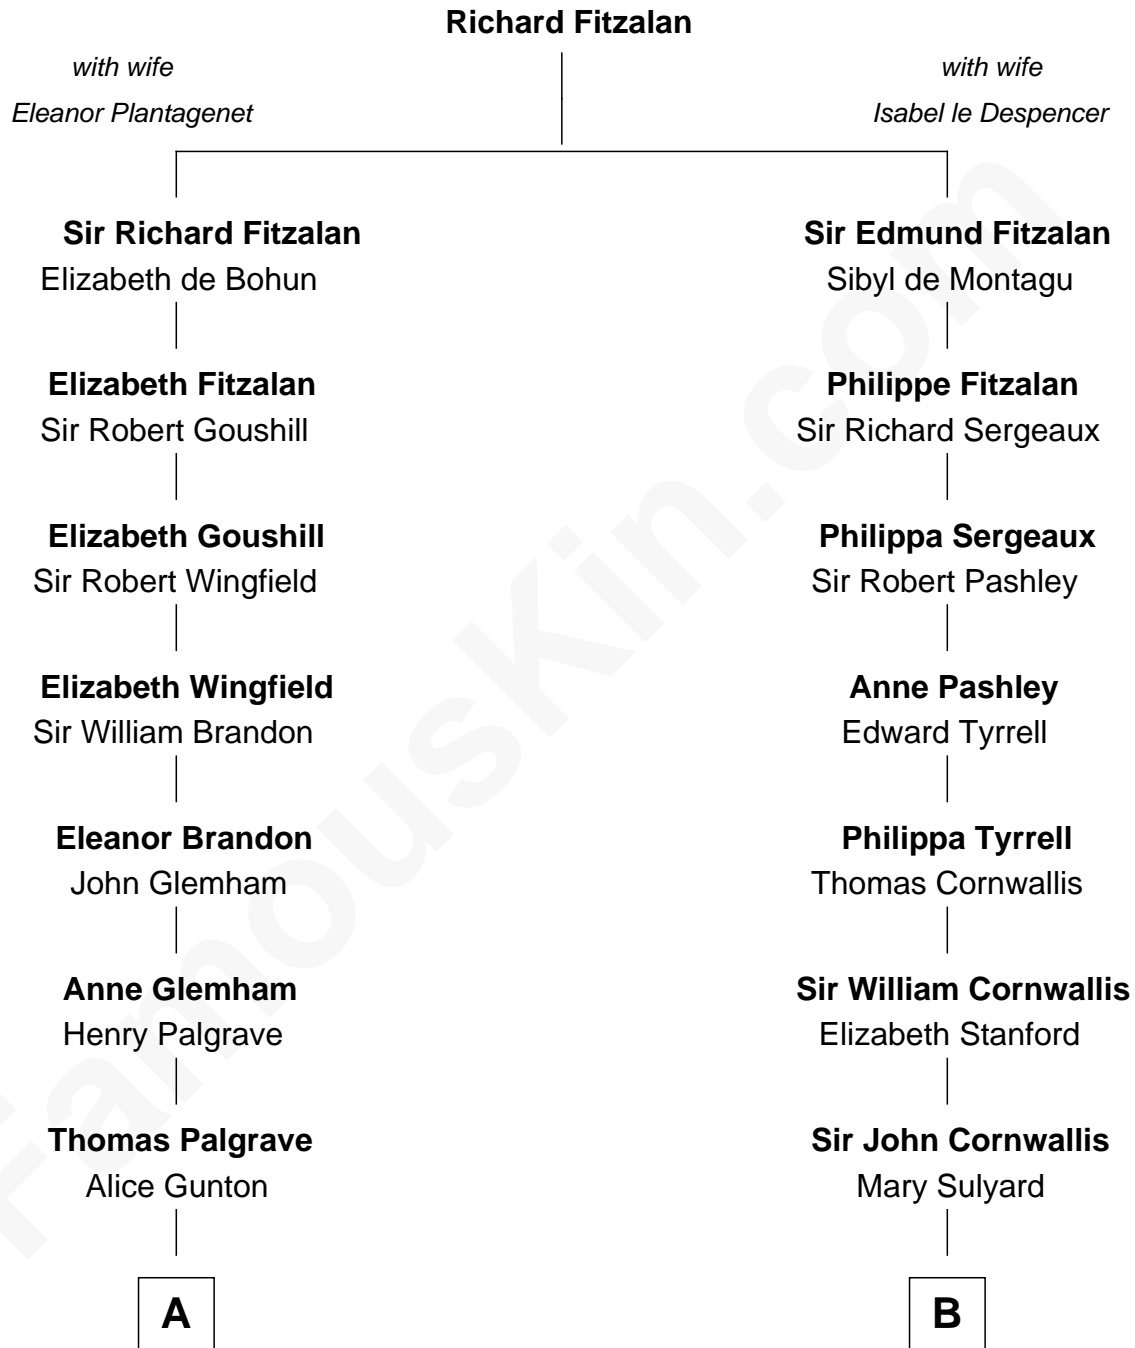

FamousKin.com
Relationship Chart of
Paget Brewster
TV Actress

17th cousin 3 times removed of
General James Longstreet
Confederate Army - U.S. Civil War

C

Dr. George Washington Wales Brewster

Ellen Mackenzie Hodge

George Washington Wales Brewster

Joan Ryerson

Galen Brewster

Hathaway Tew

Paget Brewster

TV Actress

FamousKin.com