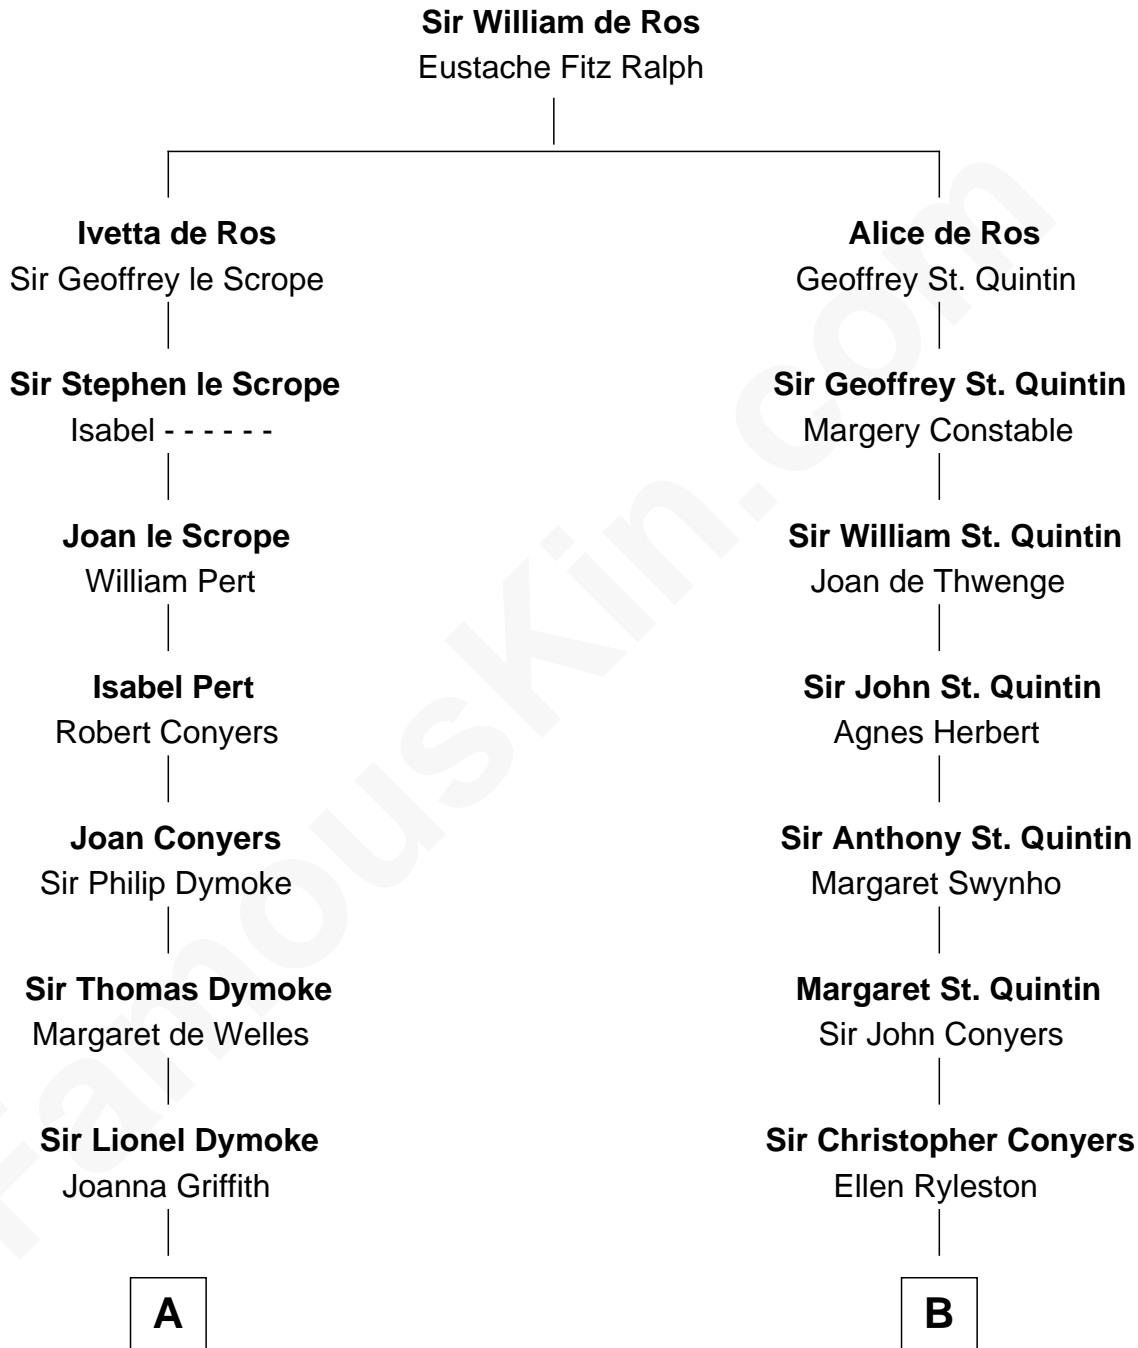

FamousKin.com
Relationship Chart of
Paget Brewster
TV Actress

18th cousin 3 times removed of
General James Longstreet
Confederate Army - U.S. Civil War

C

Edward Larned Ryerson

Mary Pringle Mitchell

Donald Mitchell Ryerson

Isabelle McGenniss

Joan Ryerson

George Washington Wales Brewster

Galen Brewster

Hathaway Tew

Paget Brewster

TV Actress

D