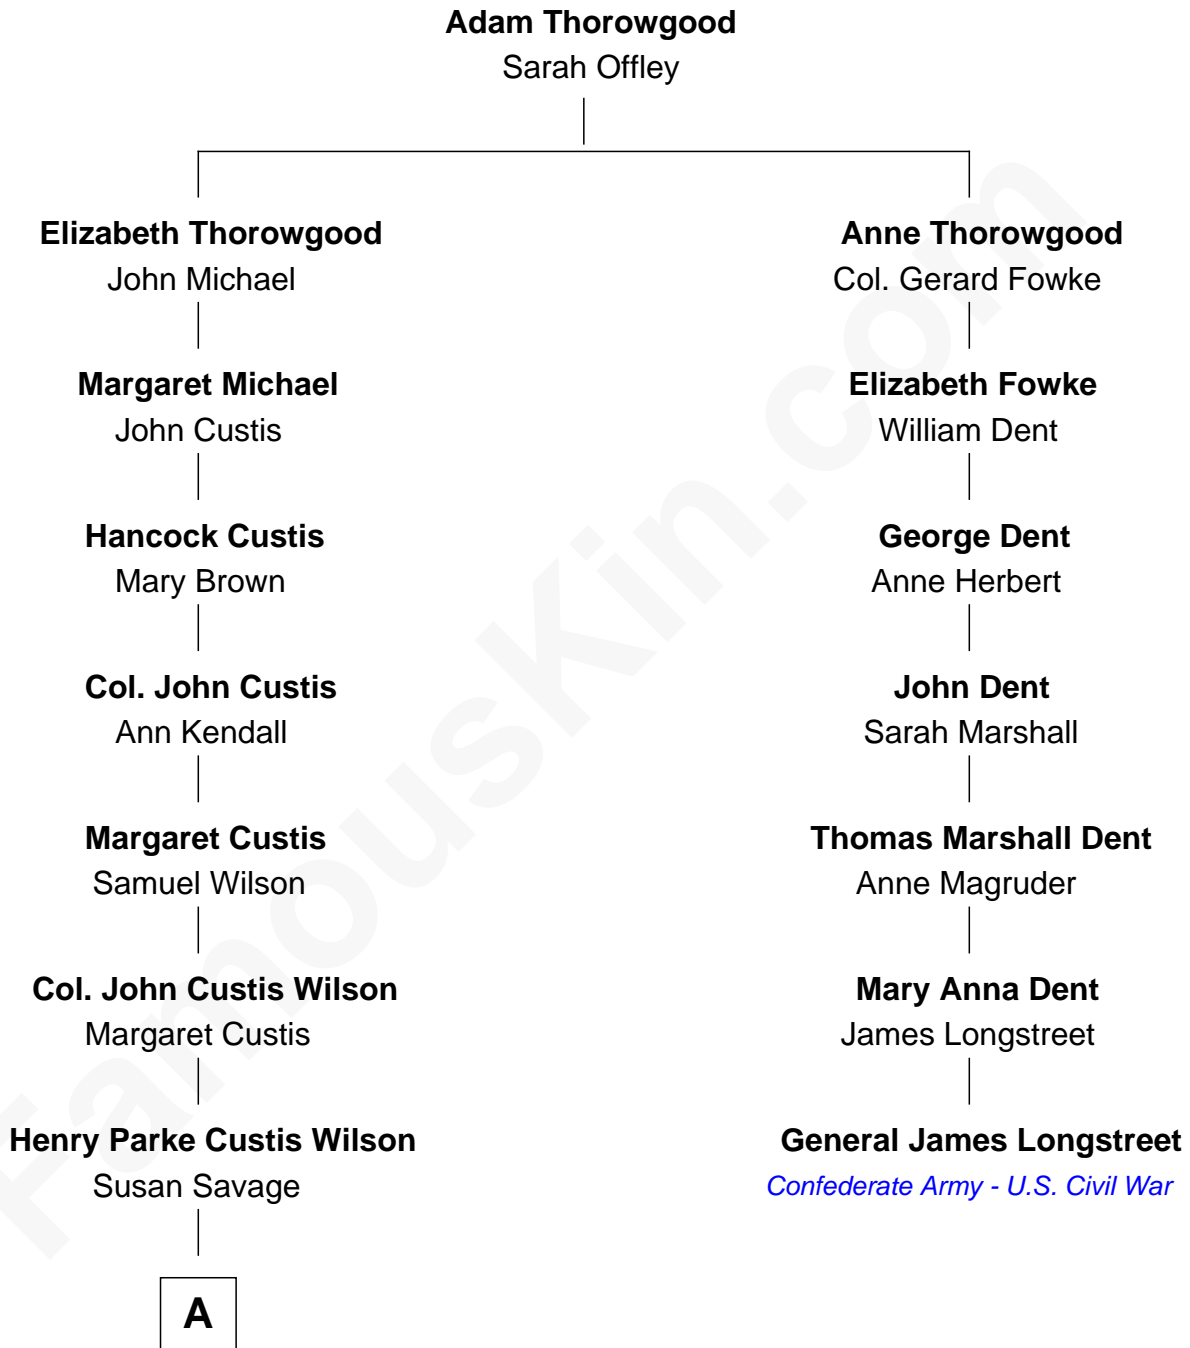

FamousKin.com
Relationship Chart of
Paget Brewster
TV Actress

6th cousin 5 times removed of

General James Longstreet
Confederate Army - U.S. Civil War

A

—
Susan Savage Wilson

John Ledyard Hodge

—
Ellen Mackenzie Hodge

Dr. George Washington Wales Brewster

—
George Washington Wales Brewster

Joan Ryerson

—
Galen Brewster

Hathaway Tew

—
Paget Brewster

TV Actress