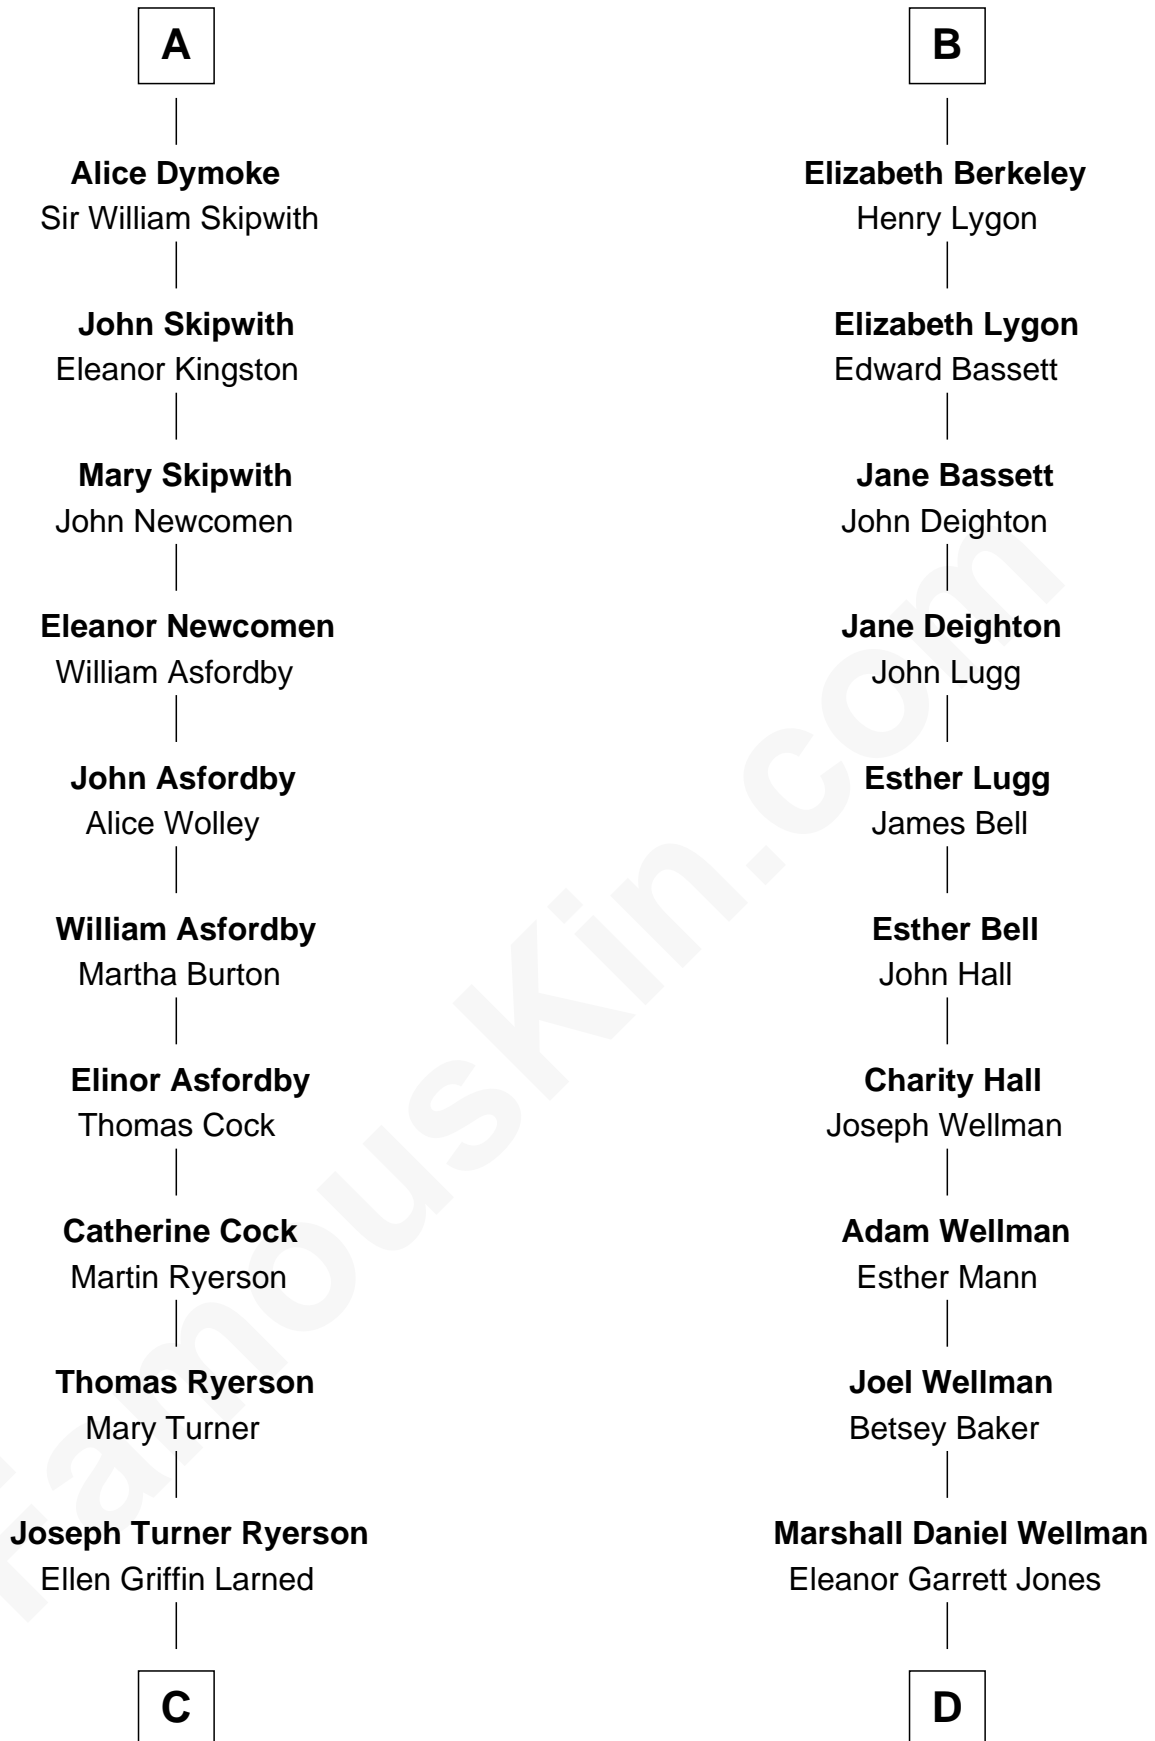

FamousKin.com Relationship Chart of

Paget Brewster

TV Actress

18th cousin 3 times removed of

Jack London

Author of "The Call of the Wild"

Sir Maurice de Berkeley

Eve la Zouche

Margaret - - - - -

Thomas Berkeley

Catherine Botetourte

Maurice Berkeley

Johanna Denham

Maurice Berkeley

Ellen Montfort

Sir William Berkeley

Anne Stafford

Richard Berkeley

Elizabeth Conningsby

Sir John Berkeley

Isabel Dennis

B

C

Edward Larned Ryerson

Mary Pringle Mitchell

Donald Mitchell Ryerson

Isabelle McGenniss

Joan Ryerson

George Washington Wales Brewster

Galen Brewster

Hathaway Tew

Paget Brewster