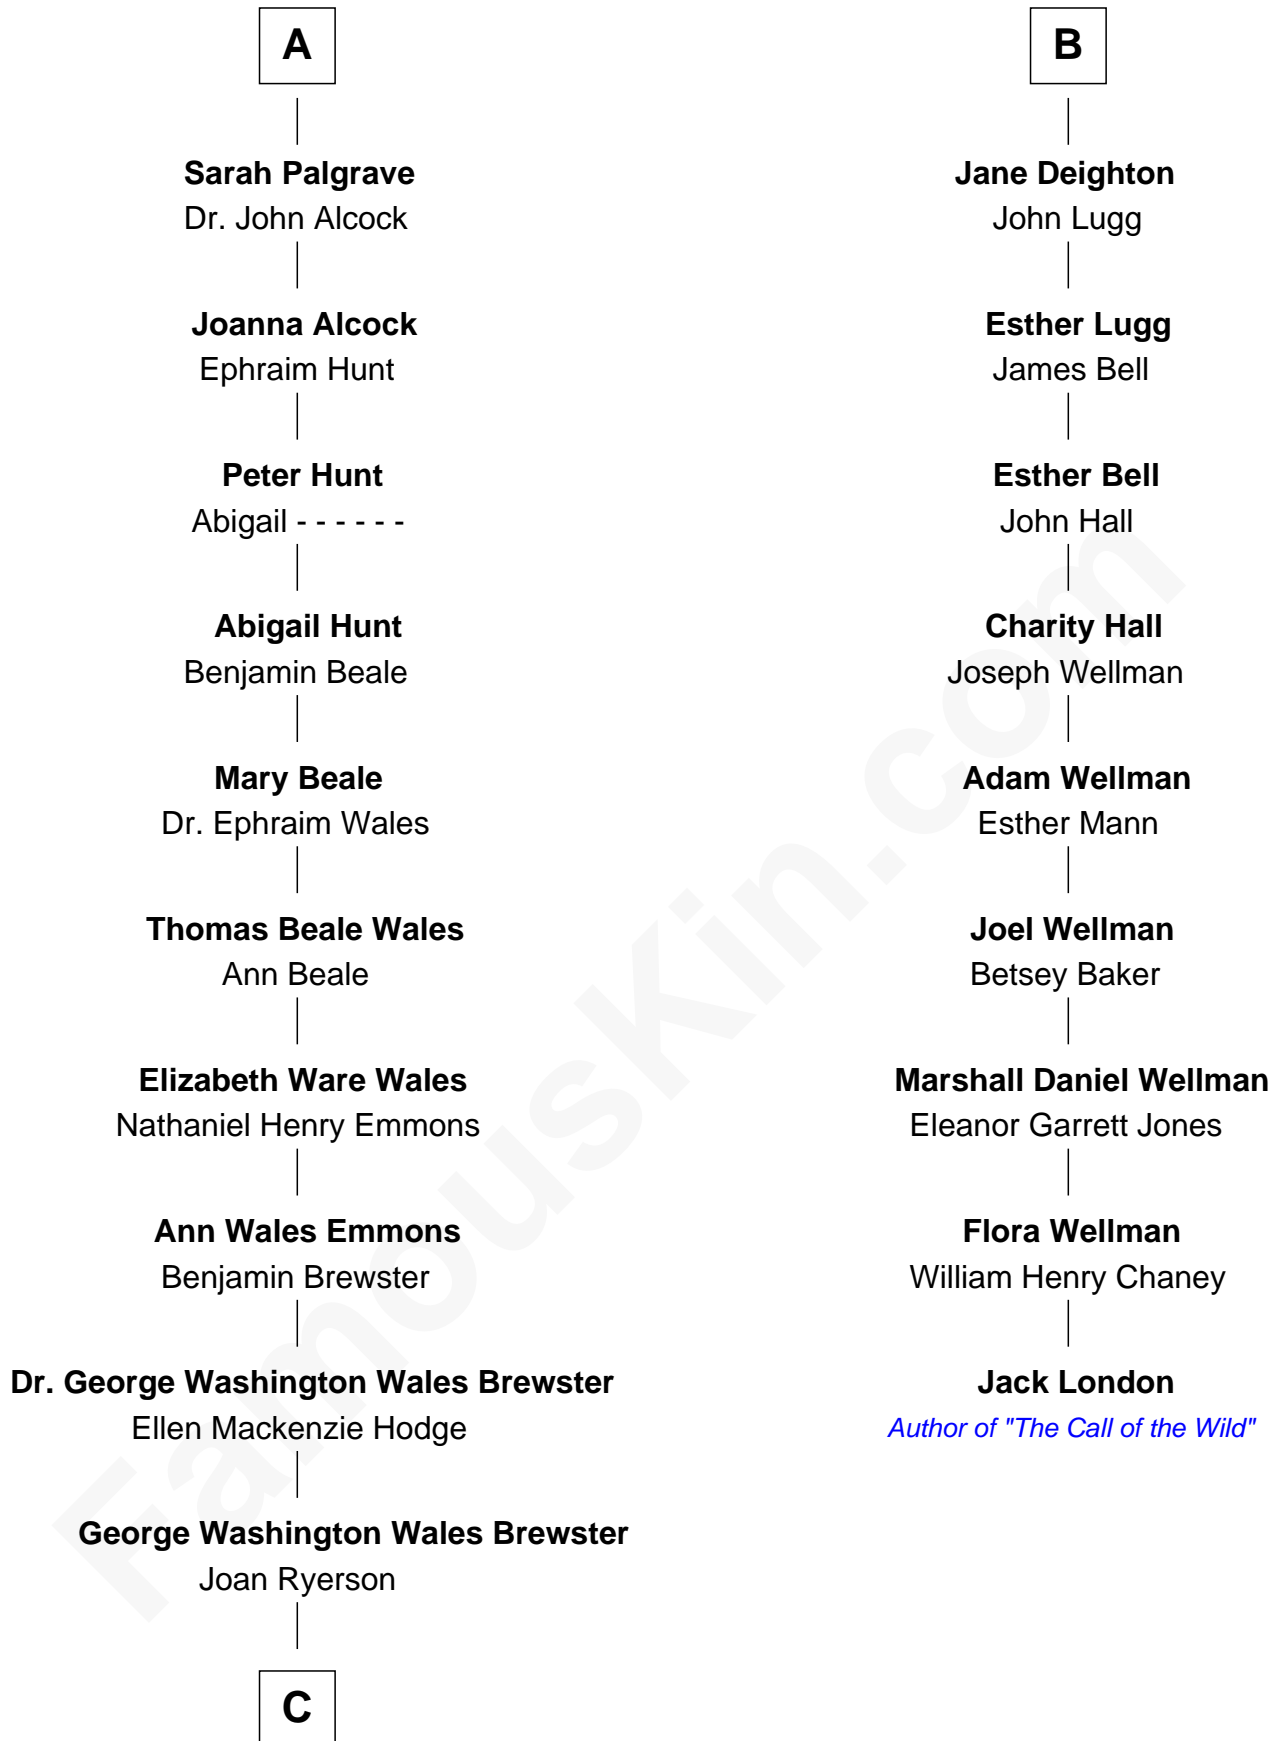

FamousKin.com Relationship Chart of

Paget Brewster

TV Actress

15th cousin 3 times removed of

Jack London

Author of "The Call of the Wild"

C

|
Galen Brewster
Hathaway Tew