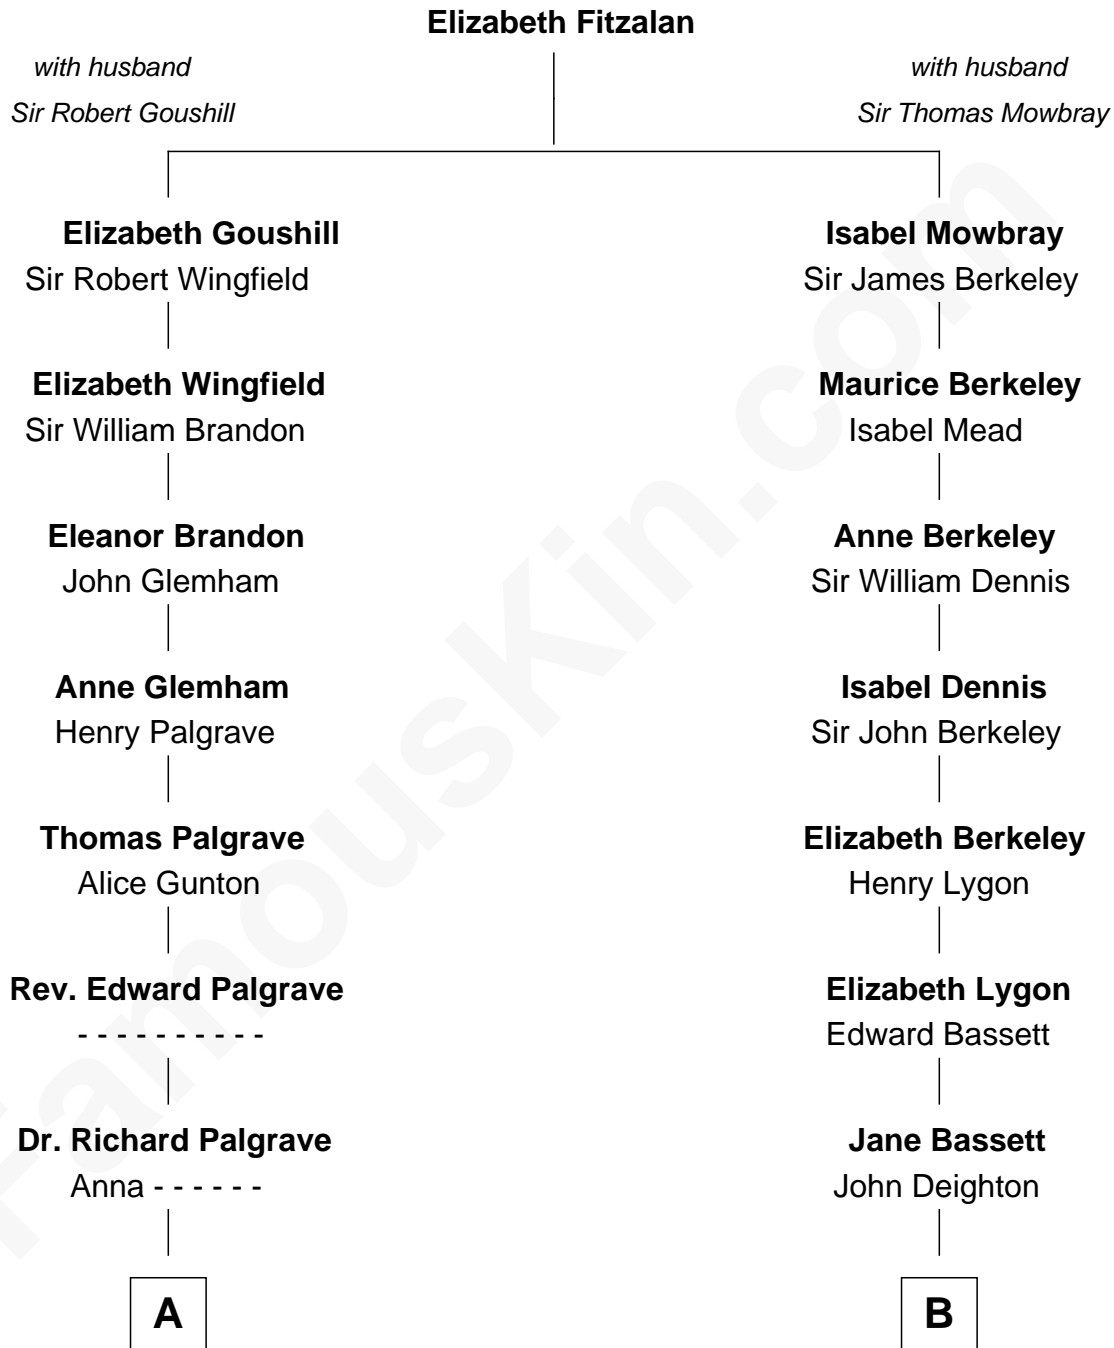

FamousKin.com Relationship Chart of

Paget Brewster

TV Actress

15th cousin 3 times removed of

Jack London

Author of "The Call of the Wild"

C

|
Galen Brewster
Hathaway Tew