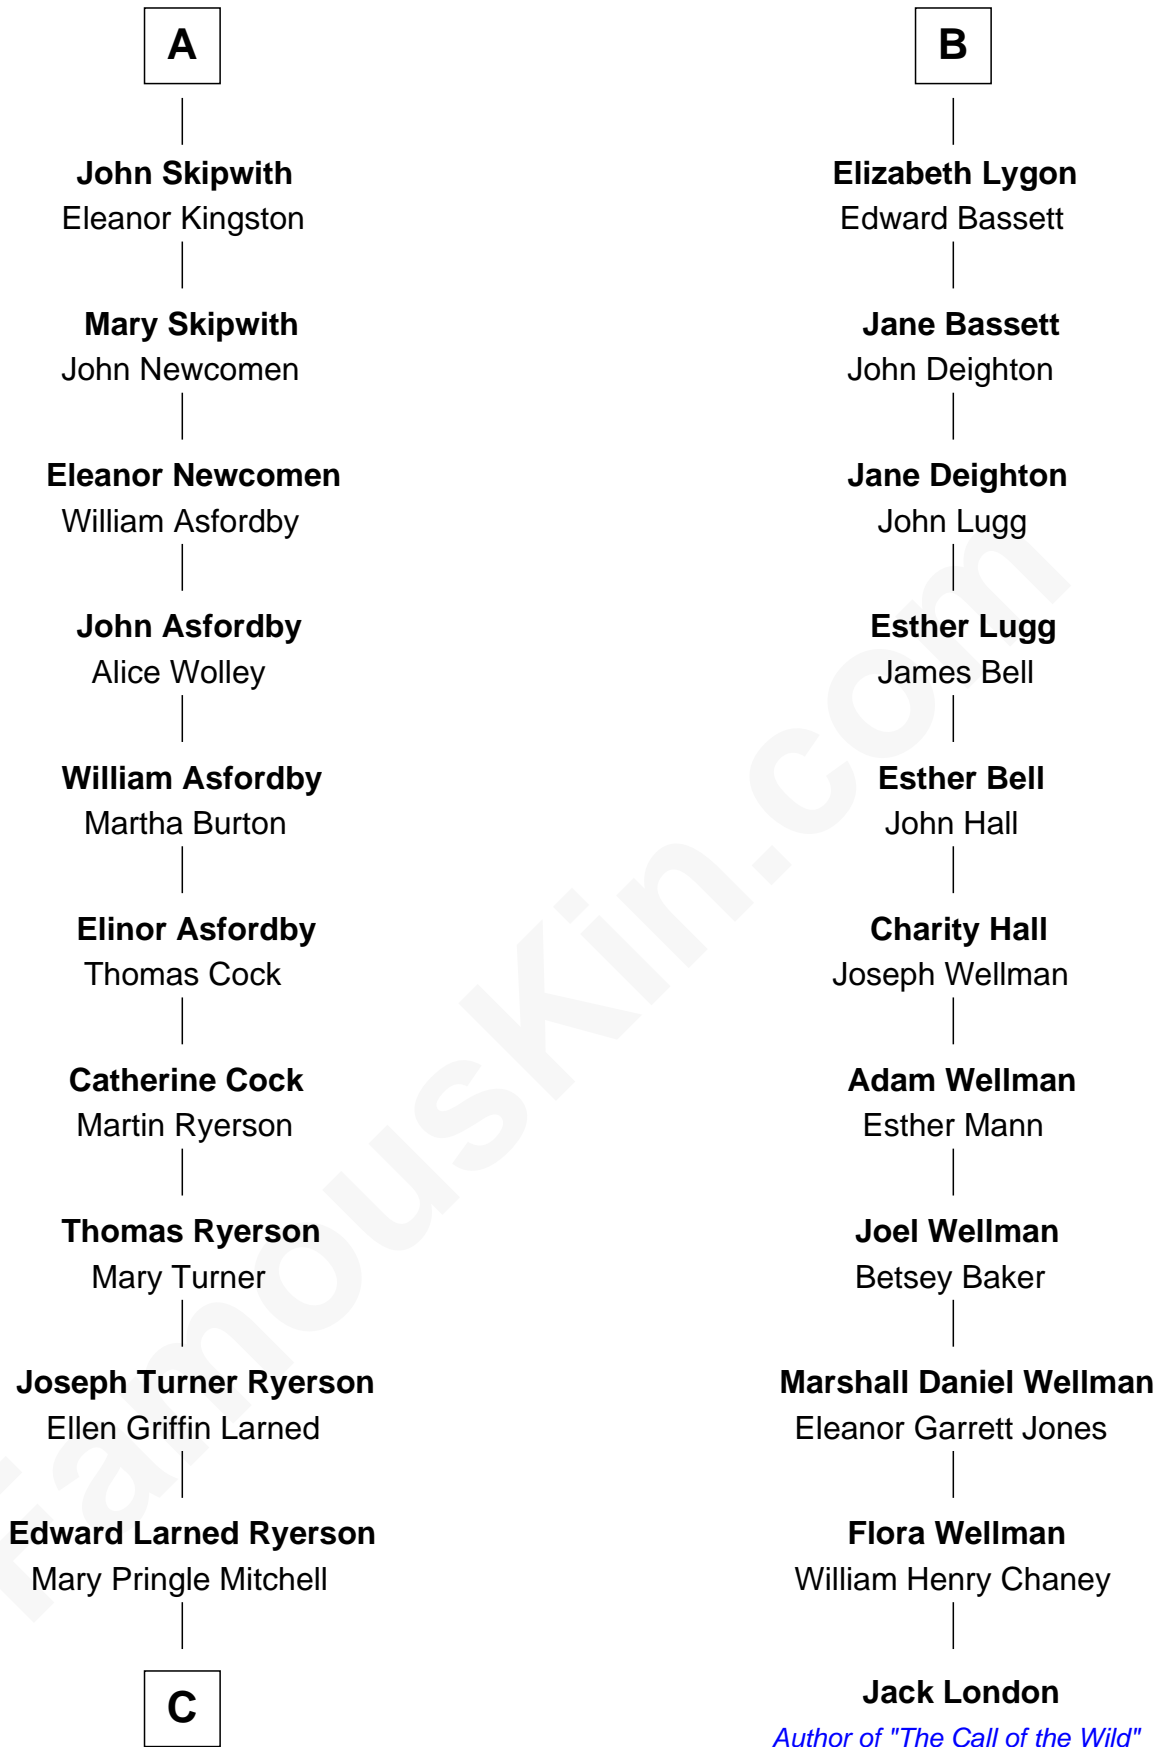

# FamousKin.com Relationship Chart of

**Paget Brewster**

TV Actress

17th cousin 3 times removed of

**Jack London**

Author of "The Call of the Wild"

**C**

—  
**Donald Mitchell Ryerson**

Isabelle McGenniss

—  
**Joan Ryerson**

George Washington Wales Brewster

—  
**Galen Brewster**

Hathaway Tew

—  
**Paget Brewster**

*TV Actress*

FamousKin.com