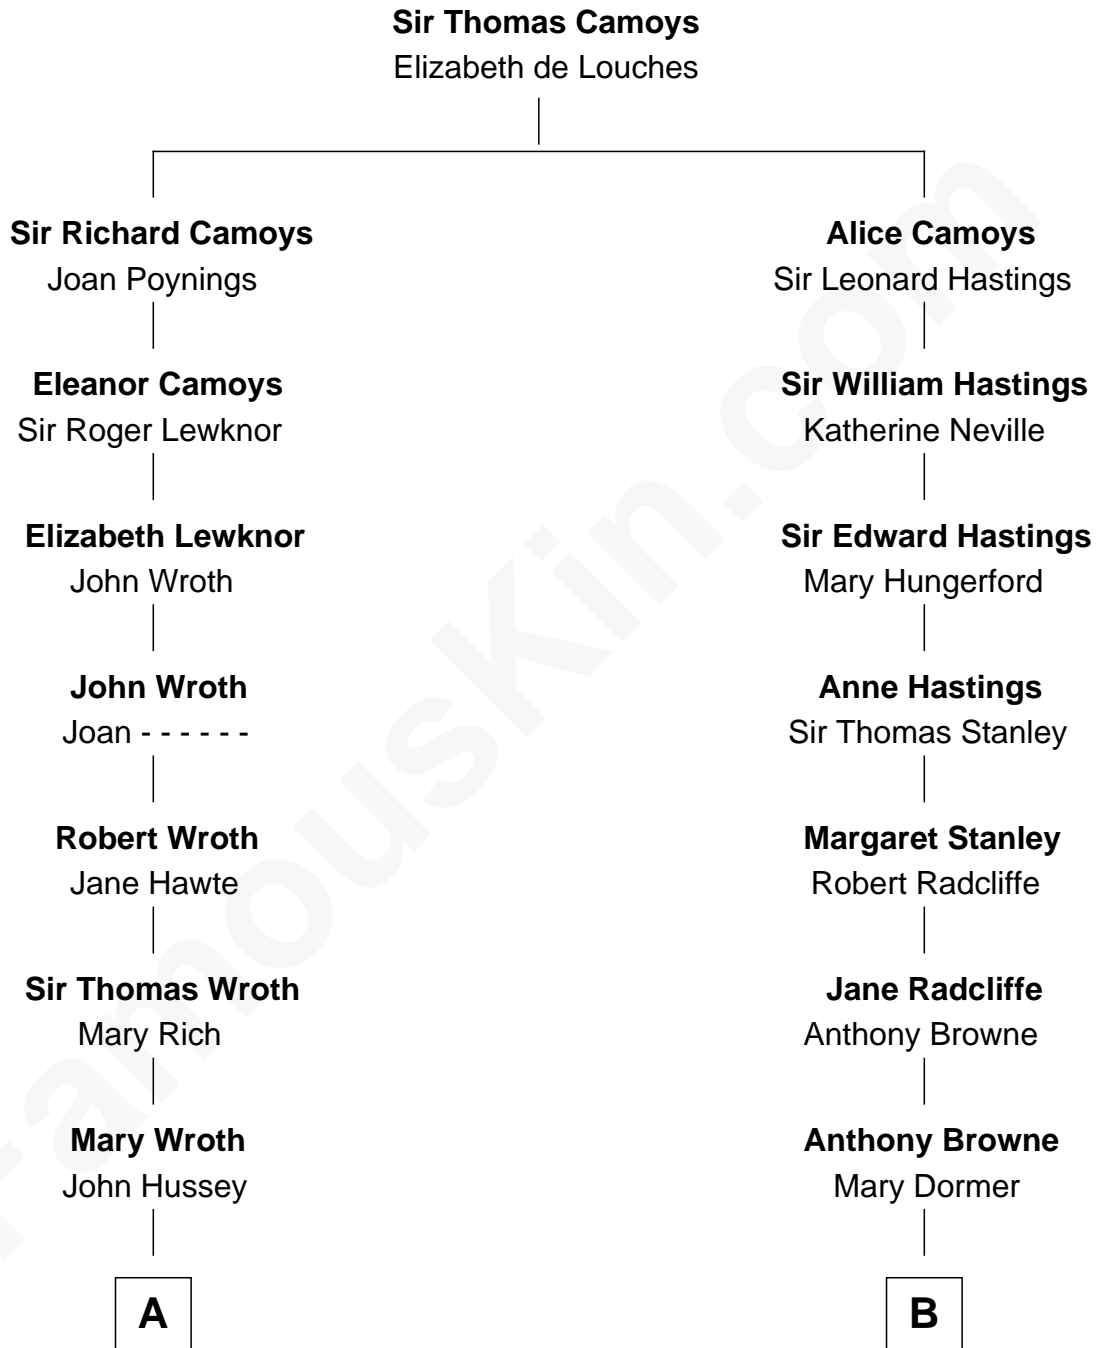

FamousKin.com Relationship Chart of

Paget Brewster

TV Actress

18th cousin 1 time removed of

John Kerry

68th U.S. Secretary of State

A

Nathaniel Hussey