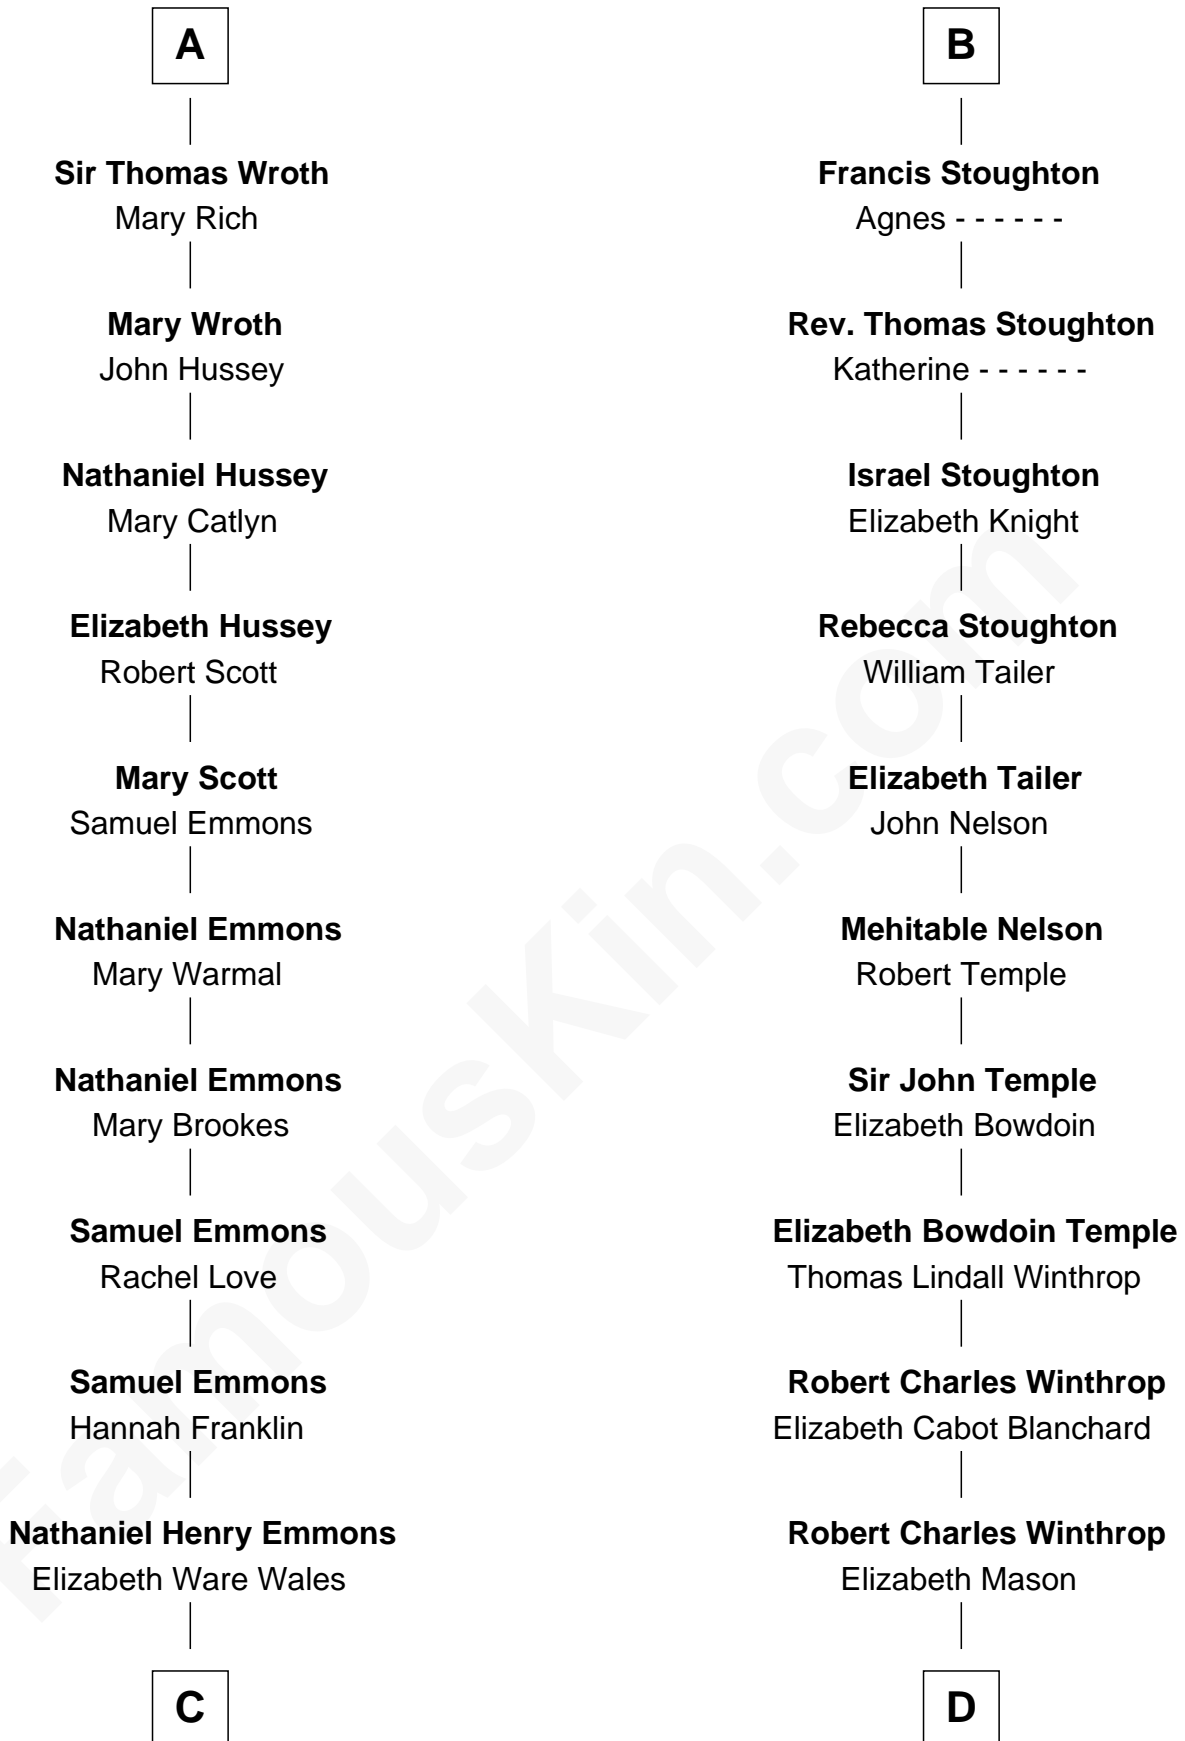

# FamousKin.com Relationship Chart of

**Paget Brewster**

*TV Actress*

19th cousin 2 times removed of

**John Kerry**

*68th U.S. Secretary of State*

**Sir Roger Lewknor**

Katherine Bardolf

**C**

**Ann Wales Emmons**

Benjamin Brewster

**Dr. George Washington Wales Brewster**

Ellen Mackenzie Hodge

**George Washington Wales Brewster**

Joan Ryerson

**Galen Brewster**

Hathaway Tew

**Paget Brewster**

*TV Actress*

**D**

**Margaret Tyndal Winthrop**

James Grant Forbes

**Rosemary Isabel Forbes**

Richard John Kerry