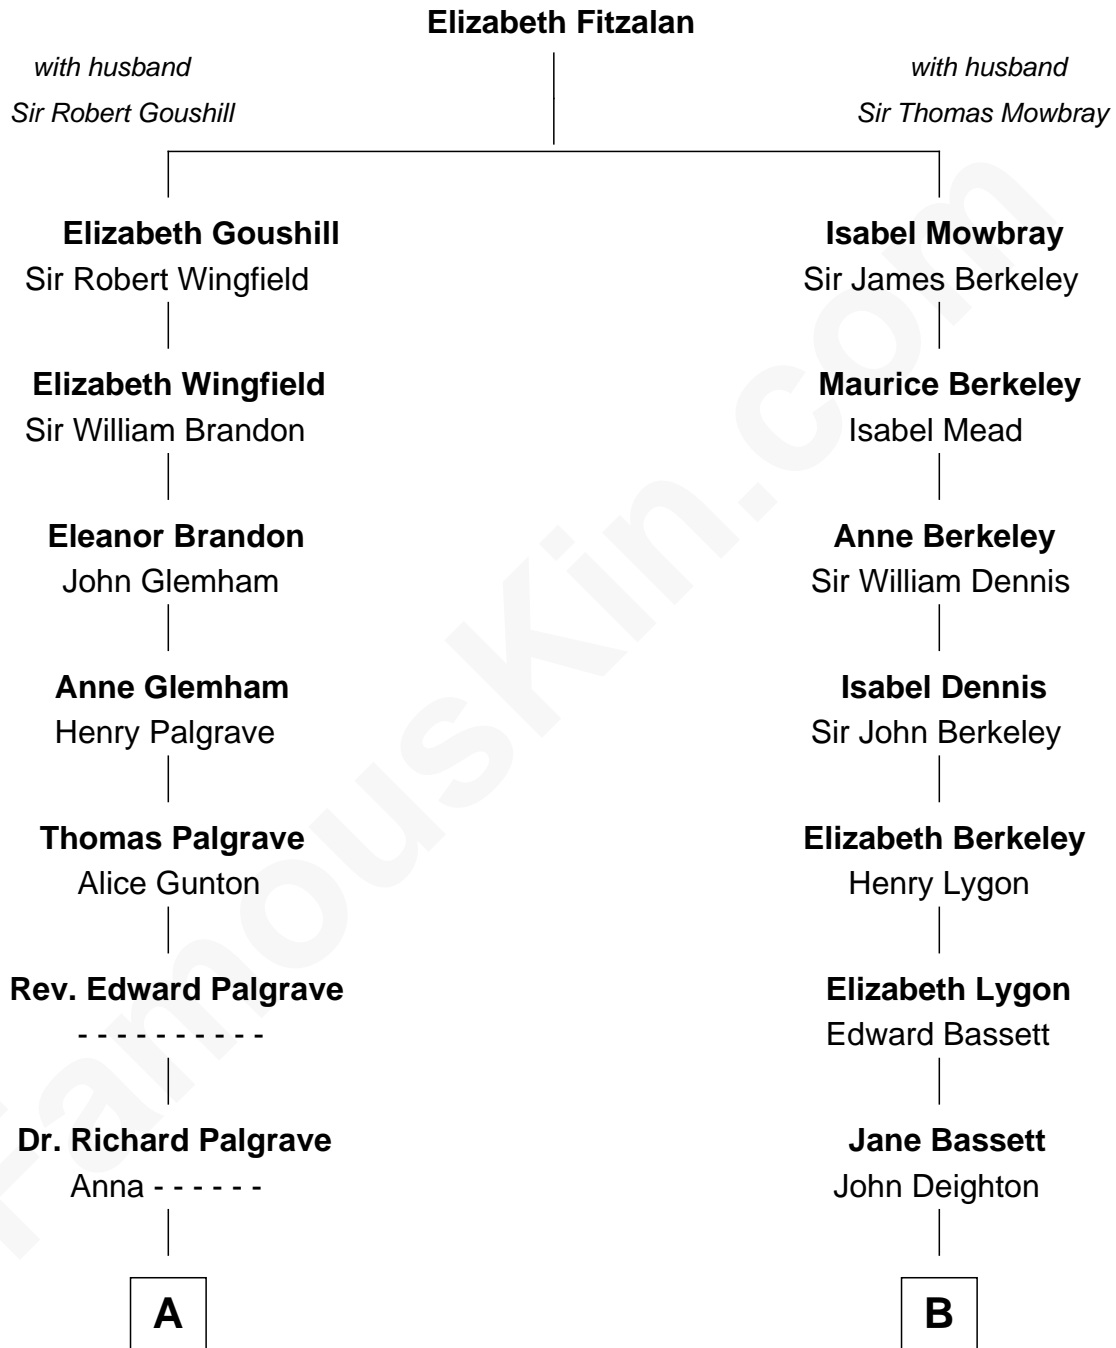

FamousKin.com Relationship Chart of

Paget Brewster

TV Actress

16th cousin 2 times removed of

John Kerry

68th U.S. Secretary of State

A

Sarah Palgrave
Dr. John Alcock

Joanna Alcock
Ephraim Hunt

Peter Hunt
Abigail - - - - -

Abigail Hunt
Benjamin Beale

Mary Beale
Dr. Ephraim Wales

Thomas Beale Wales
Ann Beale

Elizabeth Ware Wales
Nathaniel Henry Emmons

Ann Wales Emmons
Benjamin Brewster

Dr. George Washington Wales Brewster
Ellen Mackenzie Hodge

George Washington Wales Brewster
Joan Ryerson

C

B

Katherine Deighton
Gov. Thomas Dudley

Gov. Joseph Dudley
Rebecca Tyng

Anne Dudley
John Winthrop

John Still Winthrop
Jane Borland