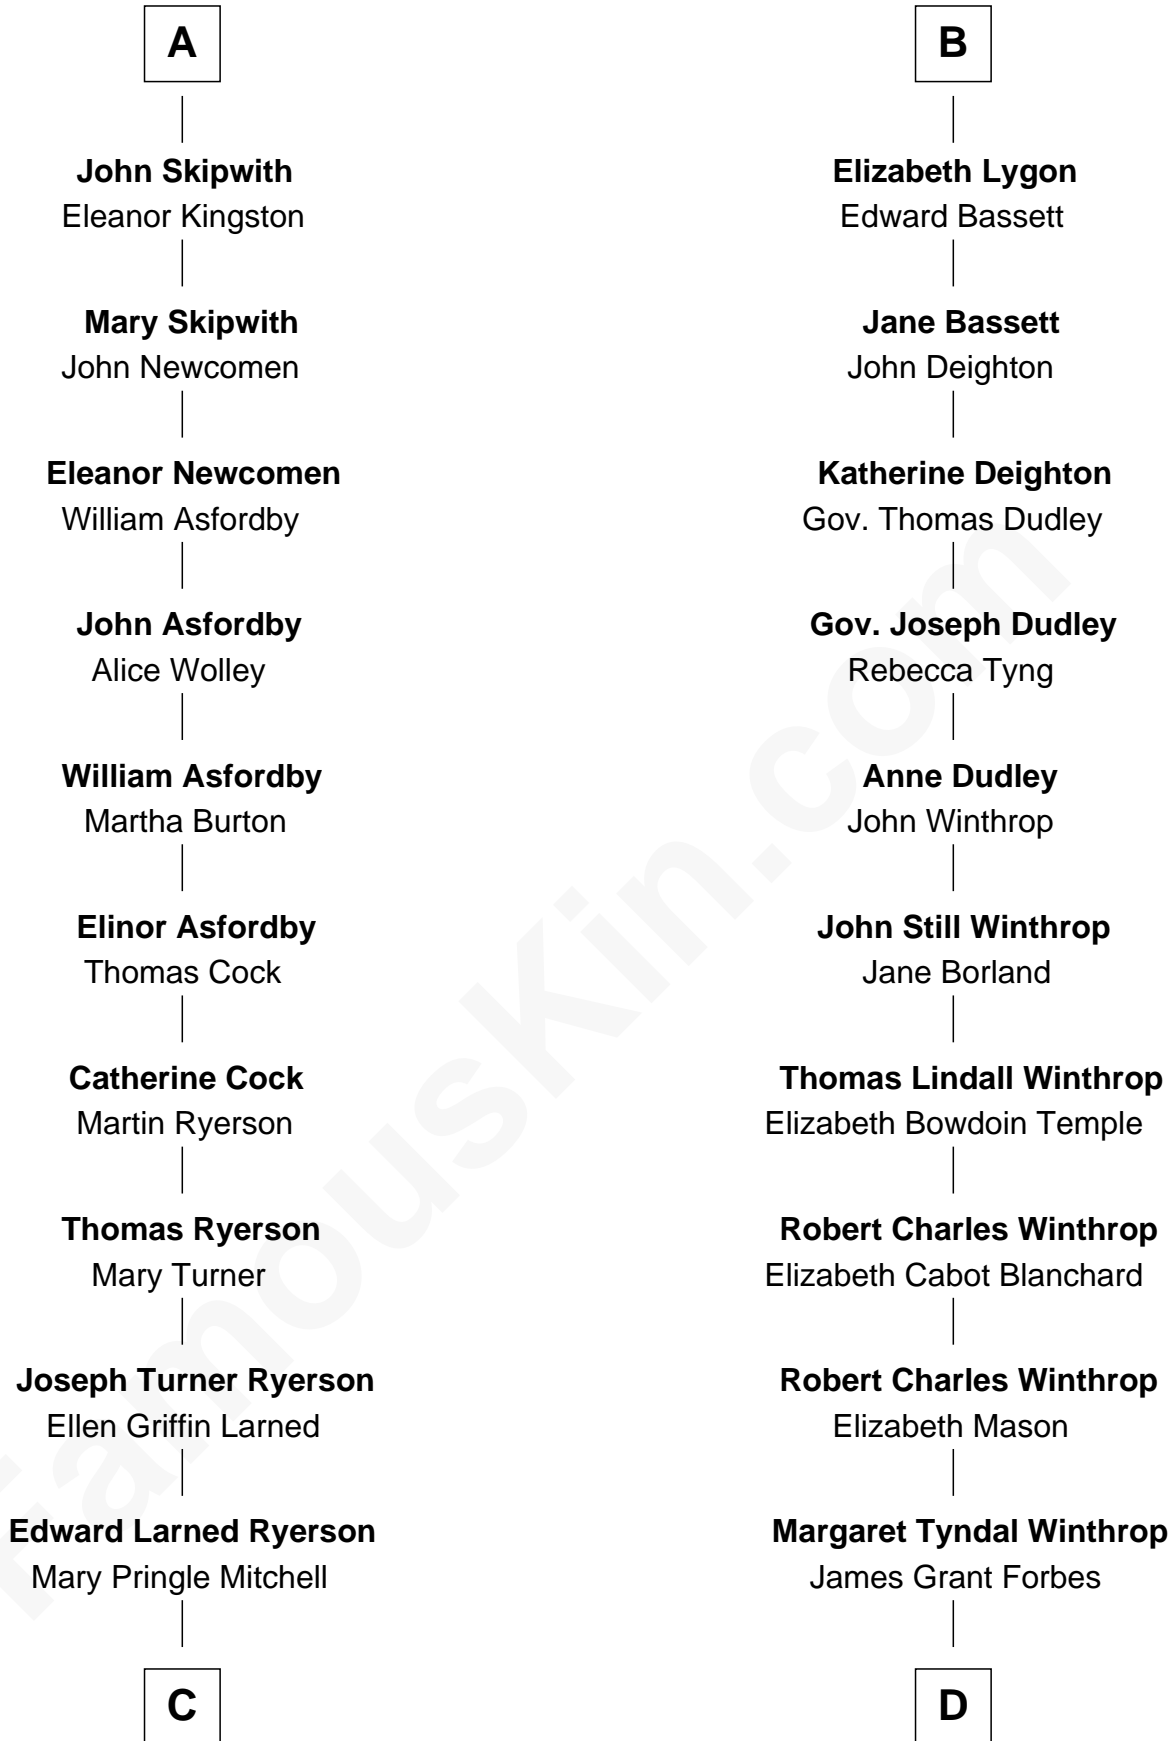

FamousKin.com Relationship Chart of

Paget Brewster

TV Actress

18th cousin 2 times removed of

John Kerry

68th U.S. Secretary of State

C

Donald Mitchell Ryerson

Isabelle McGenniss

Joan Ryerson

George Washington Wales Brewster

Galen Brewster

Hathaway Tew

Paget Brewster

TV Actress

D