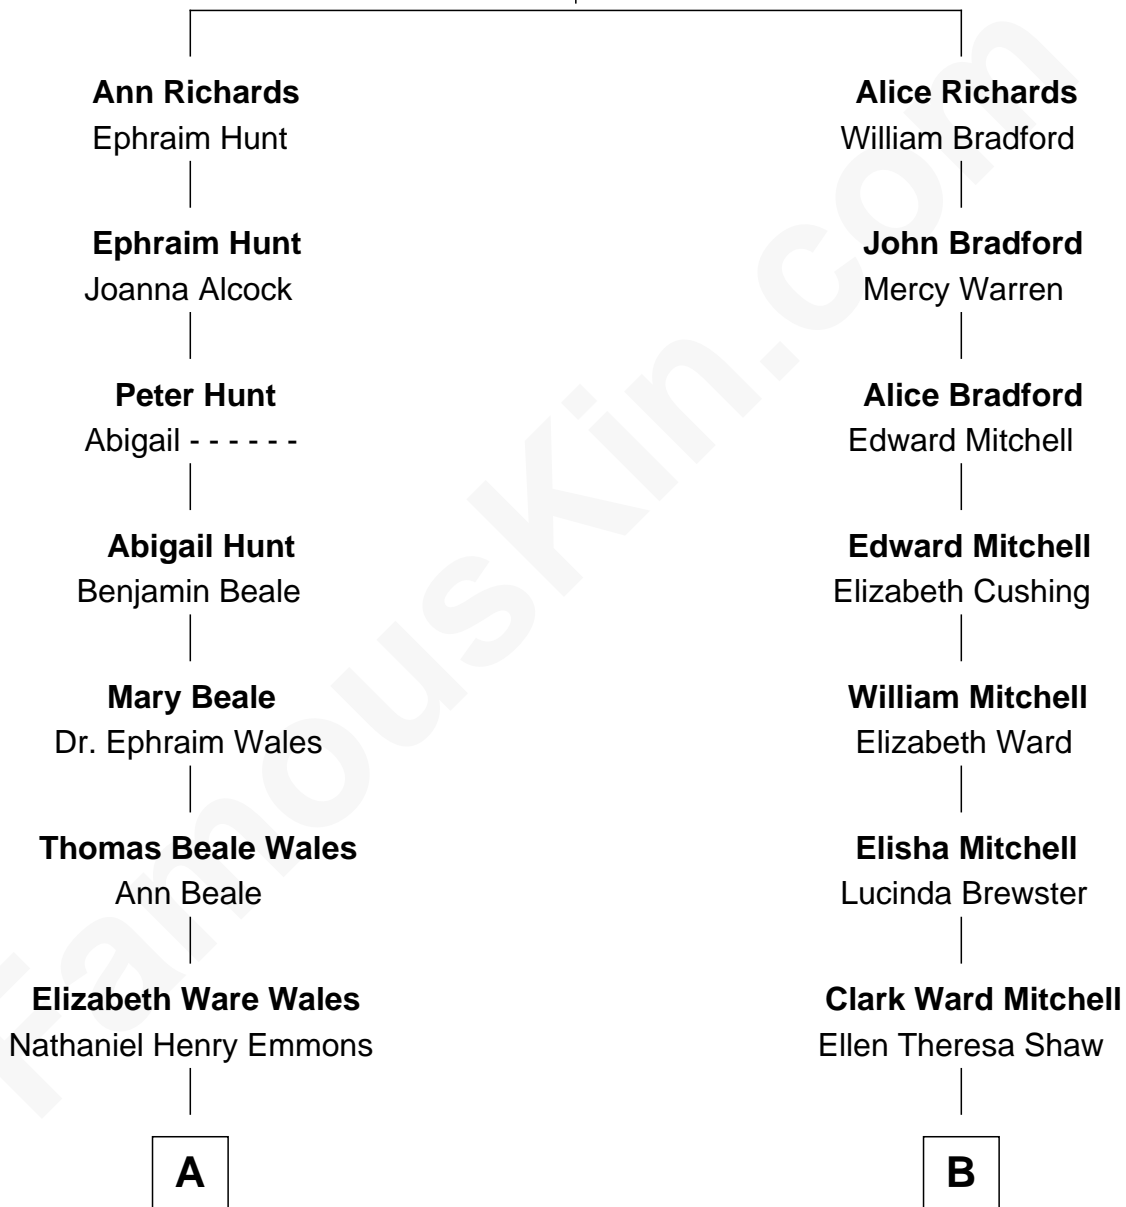

FamousKin.com Relationship Chart of

Paget Brewster

TV Actress

9th cousin 2 times removed of

Julia Child

American Chef, Author and TV Personality

Thomas Richards

Welthian - - - - -

A

Ann Wales Emmons

Benjamin Brewster

Dr. George Washington Wales Brewster

Ellen Mackenzie Hodge

George Washington Wales Brewster

Joan Ryerson

Galen Brewster