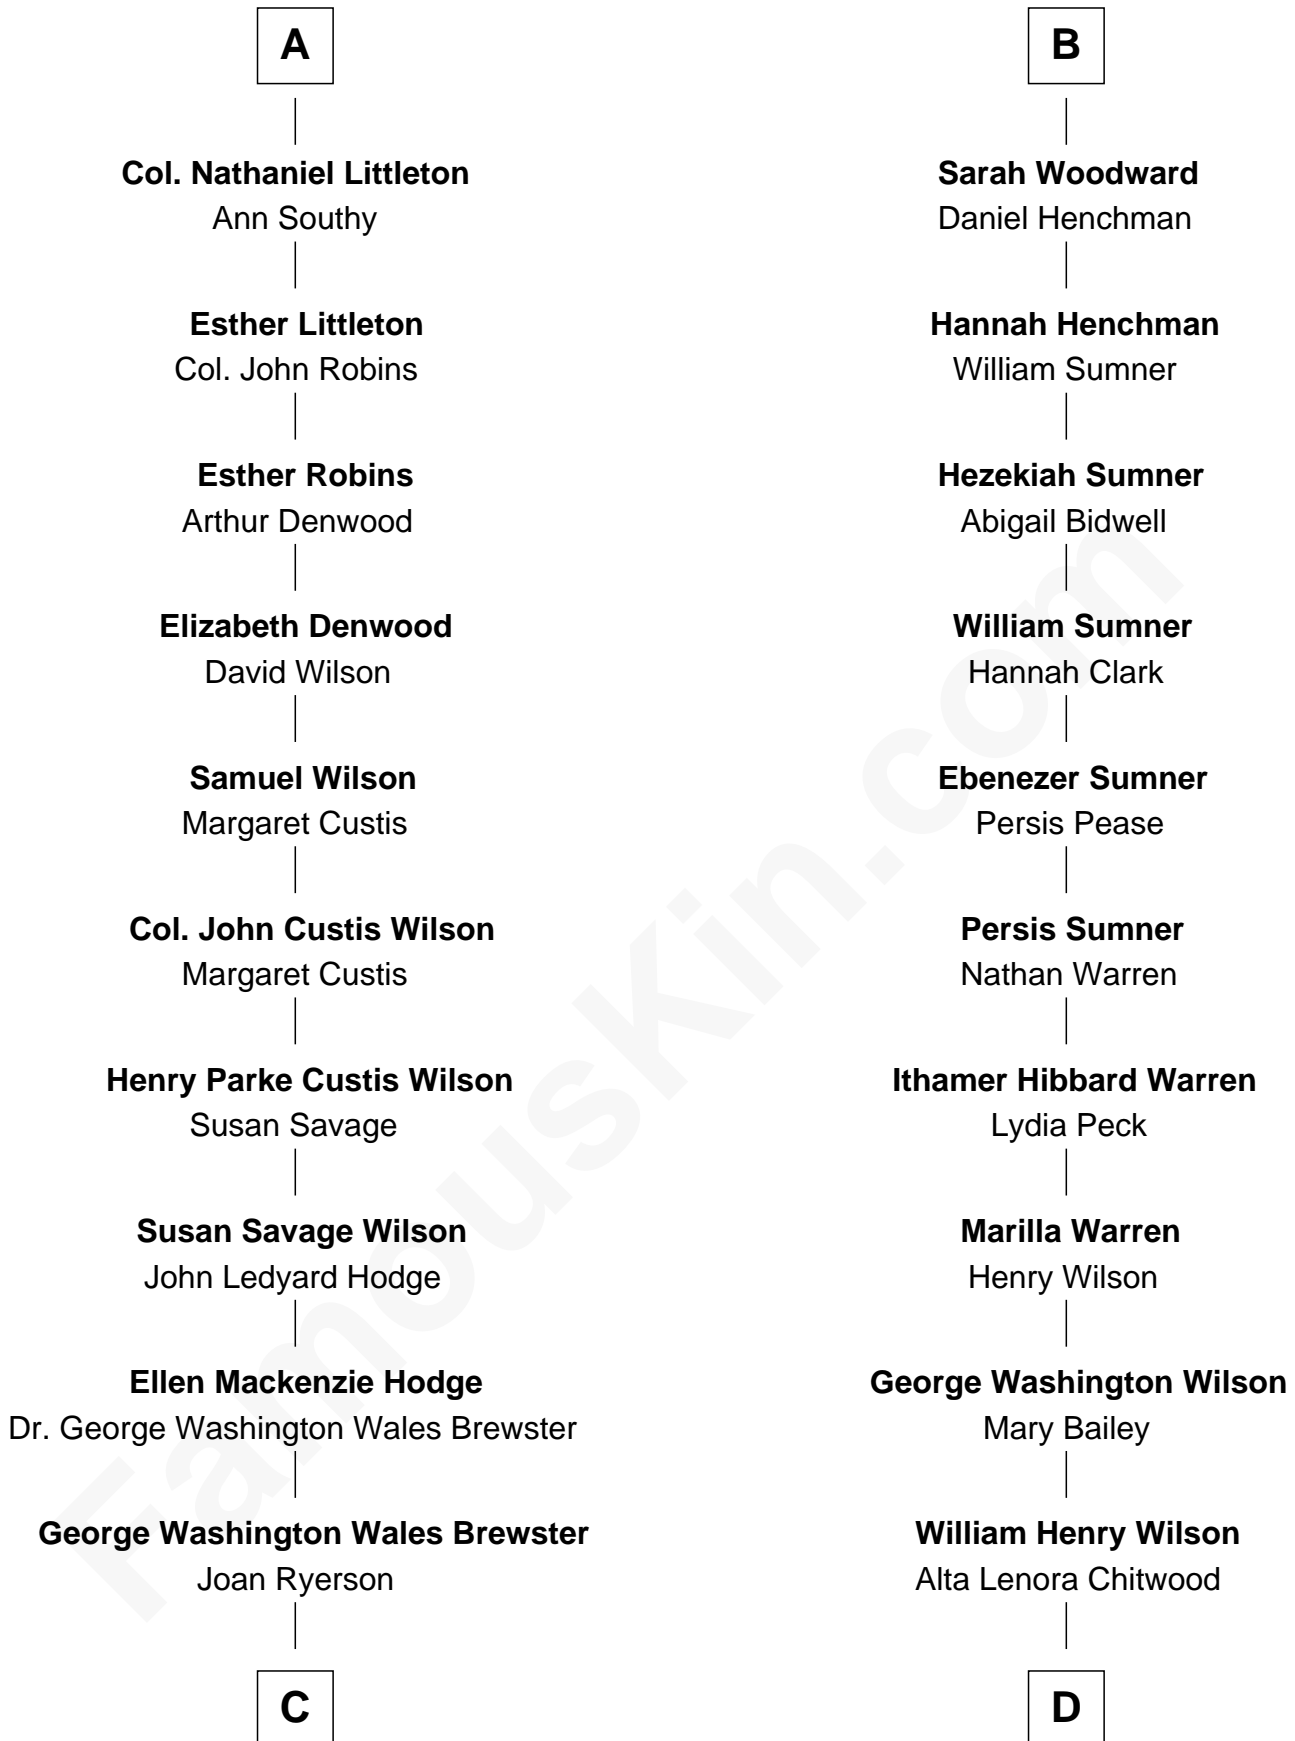

FamousKin.com

Relationship Chart of

Paget Brewster

TV Actress

18th cousin 1 time removed of

Dennis Wilson

Co-Founder of The Beach Boys

C

Galen Brewster
Hathaway Tew

Paget Brewster
TV Actress

D

William Coral Wilson
Edith Sophia Sthole

Murray Gage Wilson
Audree Neva Korthof

Dennis Wilson
Co-Founder of The Beach Boys

FamousKin.com