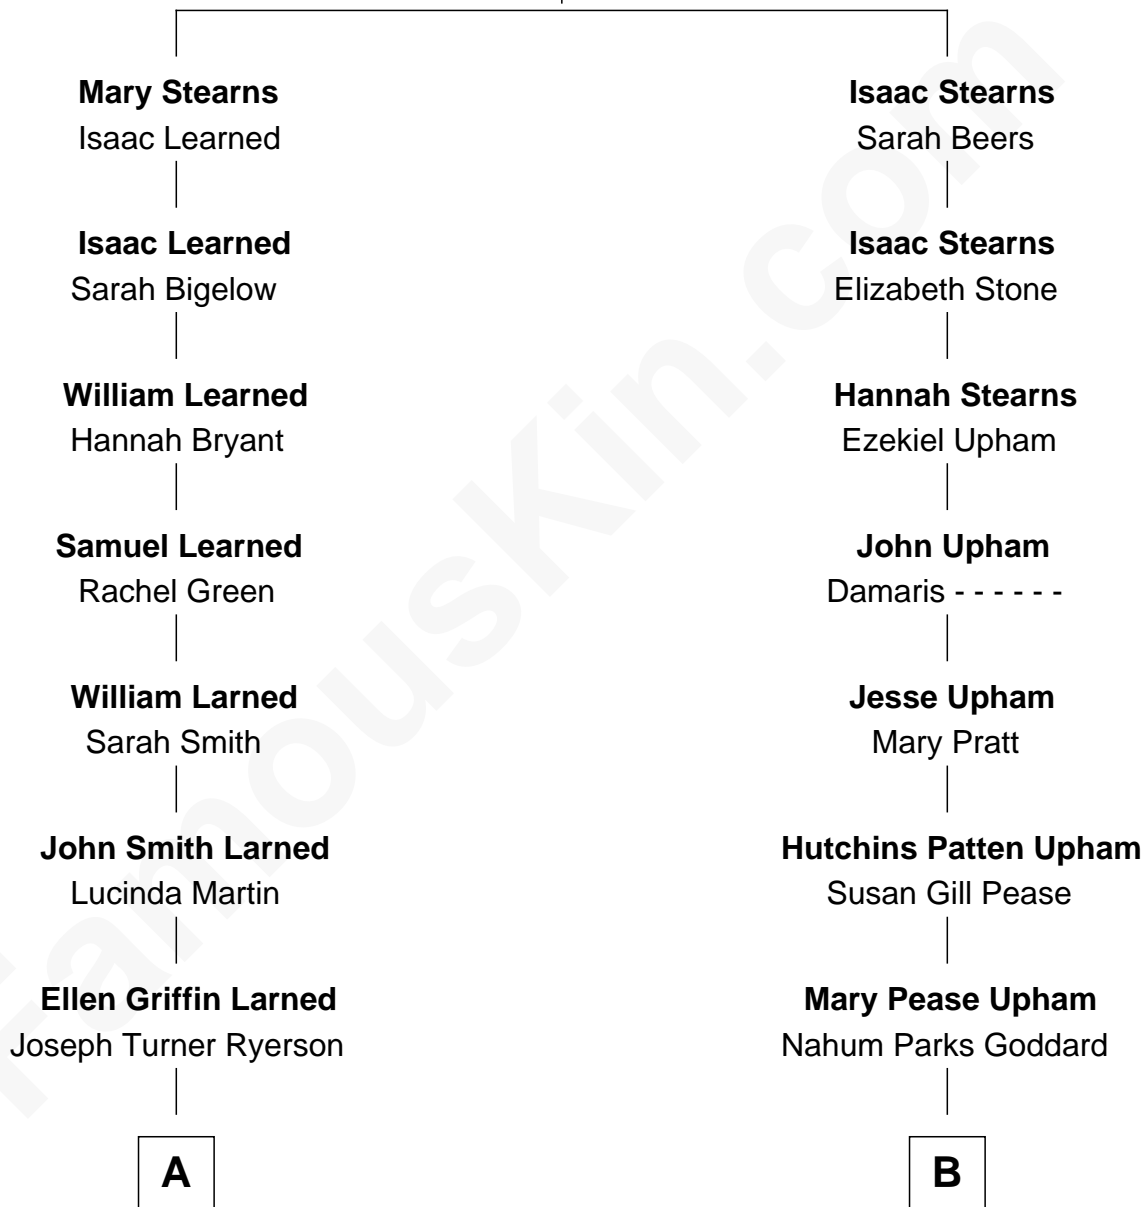

# FamousKin.com Relationship Chart of

**Paget Brewster**

*TV Actress*

8th cousin 3 times removed of

**Robert H. Goddard**

*Inventor of First Liquid-propelled Rocket*

**Isaac Stearns**

Mary Barker

**A**

**Edward Larned Ryerson**

Mary Pringle Mitchell

**Donald Mitchell Ryerson**

Isabelle McGenniss

**Joan Ryerson**

George Washington Wales Brewster

**Galen Brewster**

Hathaway Tew

**Paget Brewster**

*TV Actress*

**B**

**Nahum Danford Goddard**

Fannie Louise Hoyt

**Robert H. Goddard**

*Rocket Scientist*