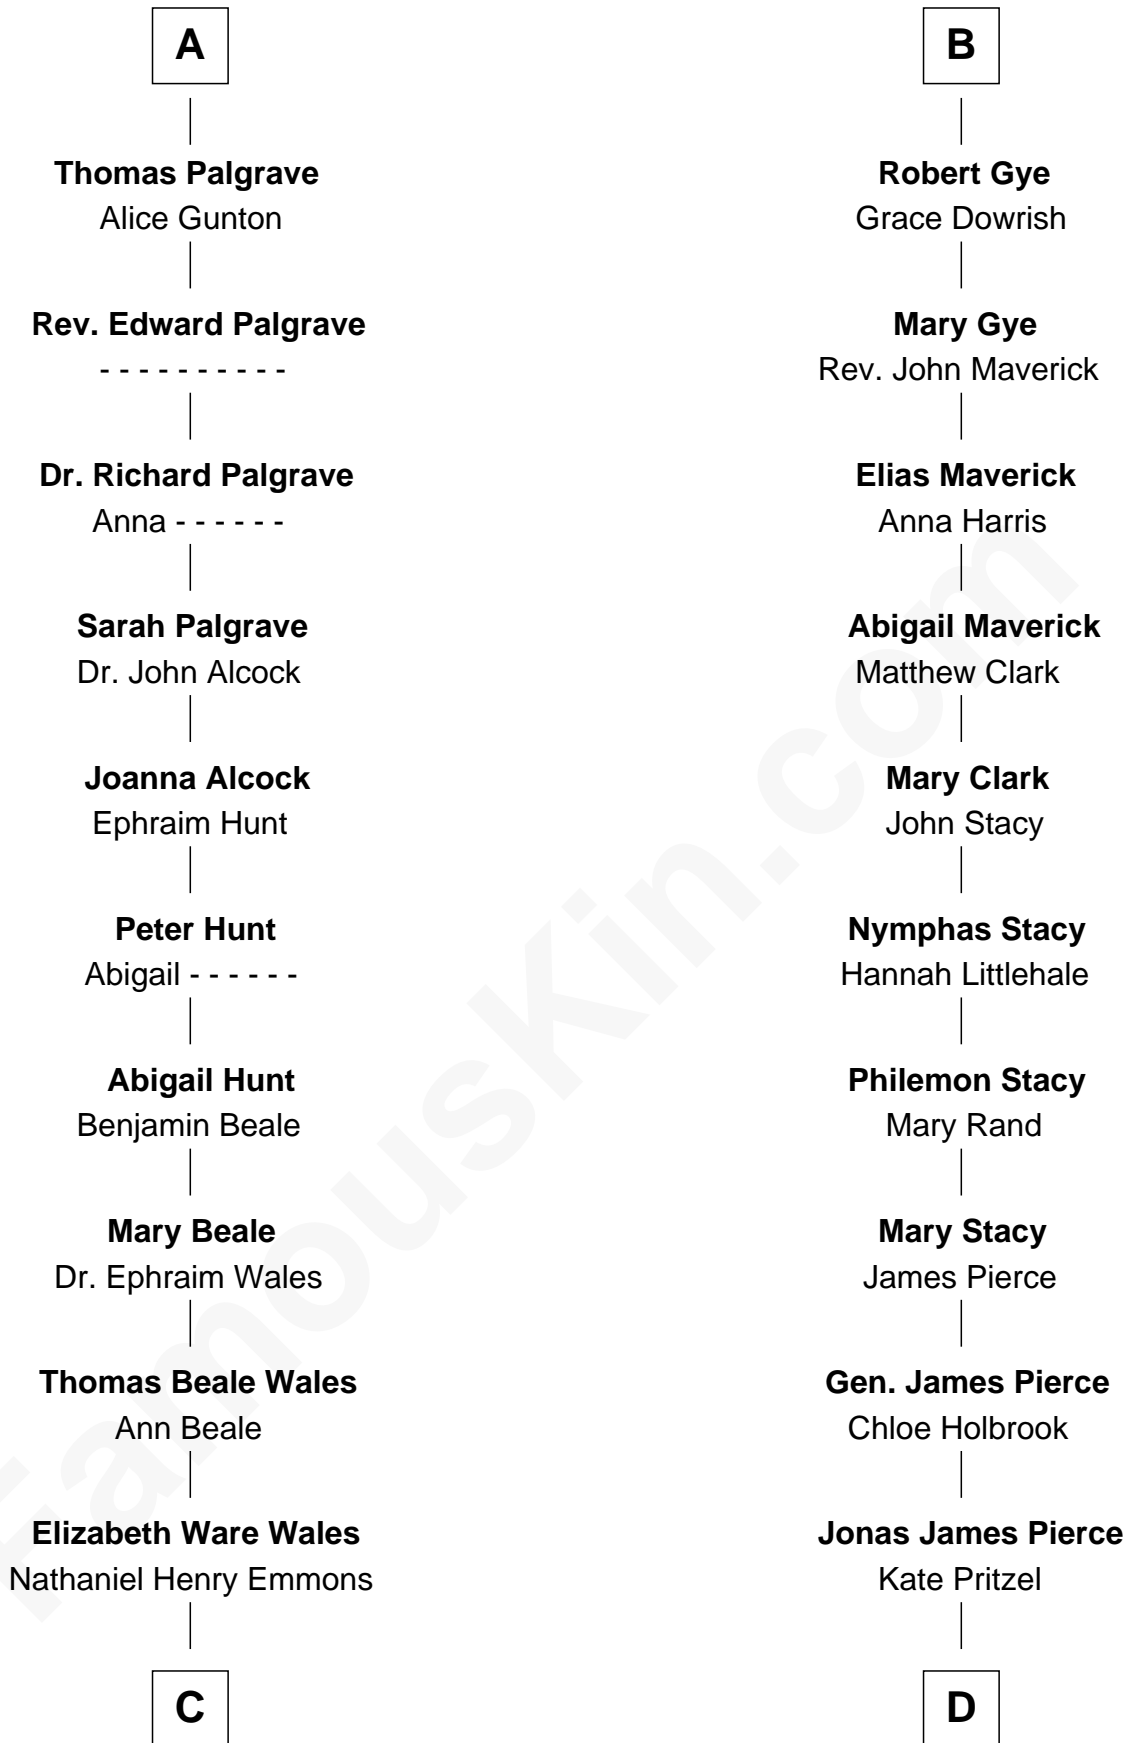

FamousKin.com Relationship Chart of

Paget Brewster
TV Actress

20th cousin 1 time removed of

Jeb Bush

43rd Governor of Florida

Edmund Fitzalan
Alice de Warenne

Richard Fitzalan
Eleanor Plantagenet

Sir Richard Fitzalan
Elizabeth de Bohun

Elizabeth Fitzalan
Sir Robert Goushill

Elizabeth Goushill
Sir Robert Wingfield

Elizabeth Wingfield
Sir William Brandon

Eleanor Brandon
John Glemham

Anne Glemham
Henry Palgrave

A

Richard Fitzalan
Eleanor Plantagenet

John Fitzalan
Eleanor Maltravers

Joan Fitzalan
Sir William Echyngam

Joan Echyngam
Sir John Bayntun

Henry Bayntun

Jane Bayntun
Thomas Prowse

Mary Prowse
John Gye

B

C

Ann Wales Emmons

Benjamin Brewster

Dr. George Washington Wales Brewster

Ellen Mackenzie Hodge

George Washington Wales Brewster

Joan Ryerson

Galen Brewster

Hathaway Tew