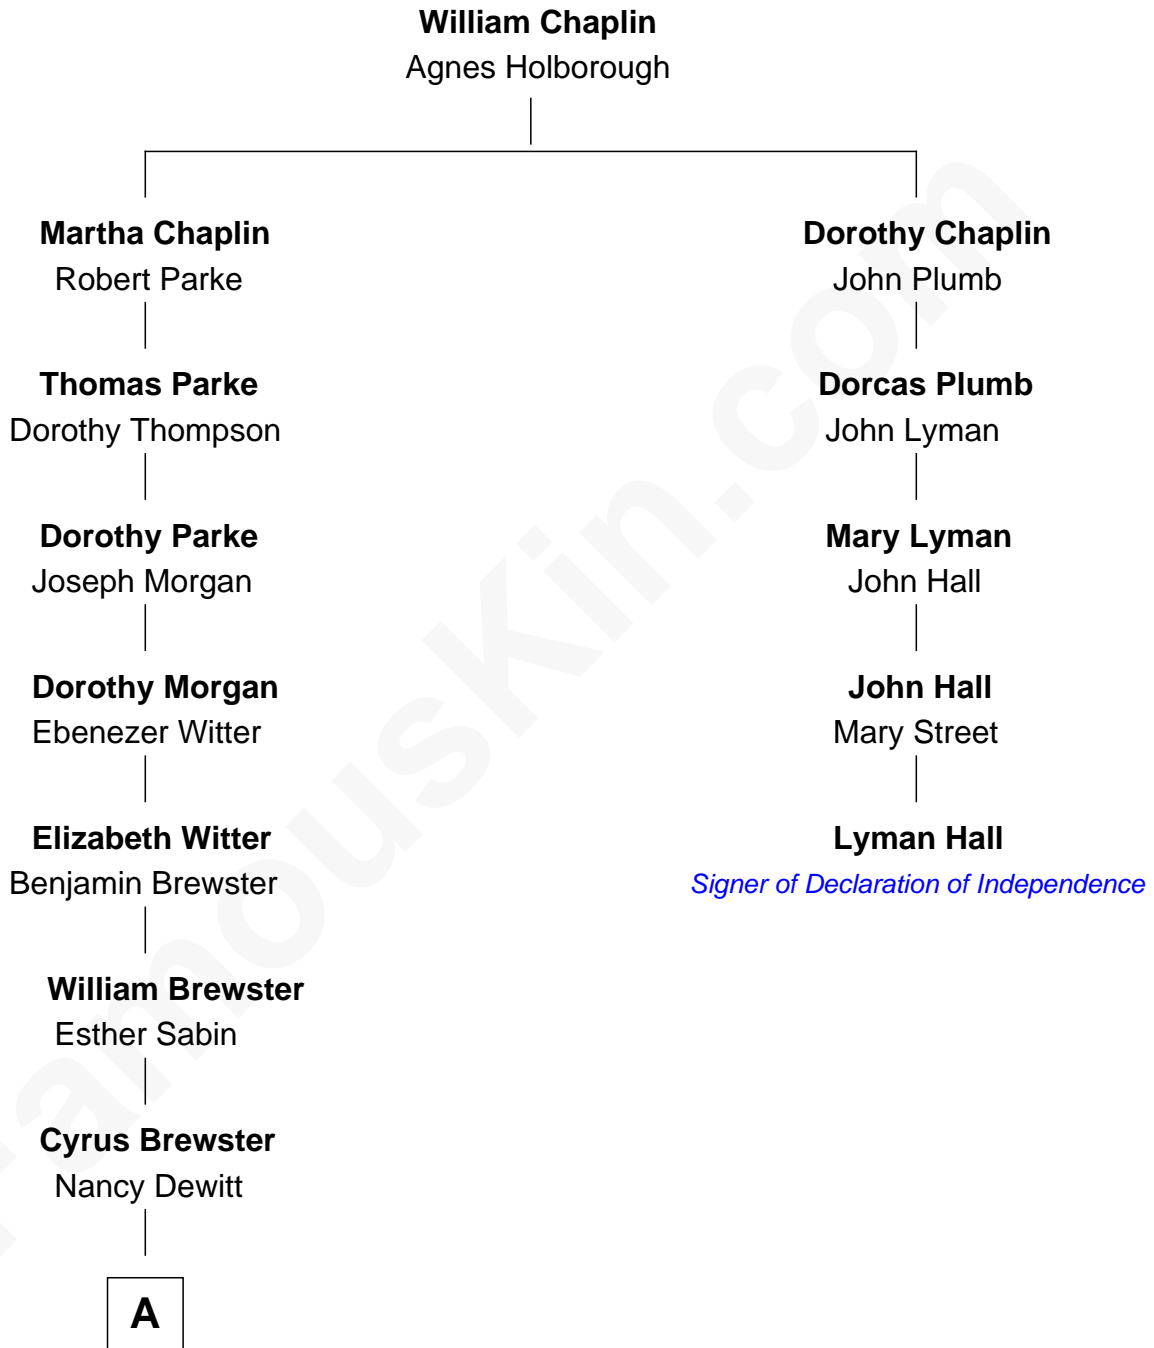

FamousKin.com Relationship Chart of

Paget Brewster

TV Actress

4th cousin 8 times removed of

Lyman Hall

Signer of the Declaration of Independence

A

Benjamin Brewster

Sarah French

Benjamin Brewster

Ann Wales Emmons

Dr. George Washington Wales Brewster

Ellen Mackenzie Hodge

George Washington Wales Brewster

Joan Ryerson

Galen Brewster

Hathaway Tew

Paget Brewster

TV Actress