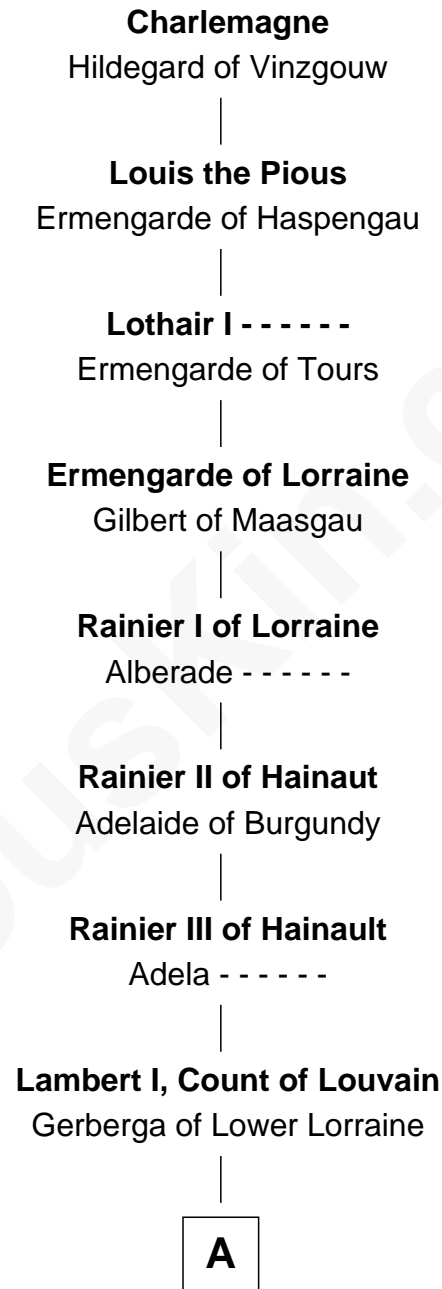

FamousKin.com Relationship Chart of

Paget Brewster

TV Actress

35th Great-granddaughter of

Charlemagne

King of the Franks

A

Lambert II, Count of Louvain

Oda of Lorraine

Henry II, Count of Louvain

Adela of Orthen

Gottfried I, Count of Louvain

Ide de Chiny

Alice of Louvain

William d'Aubenev

William d'Aubenev