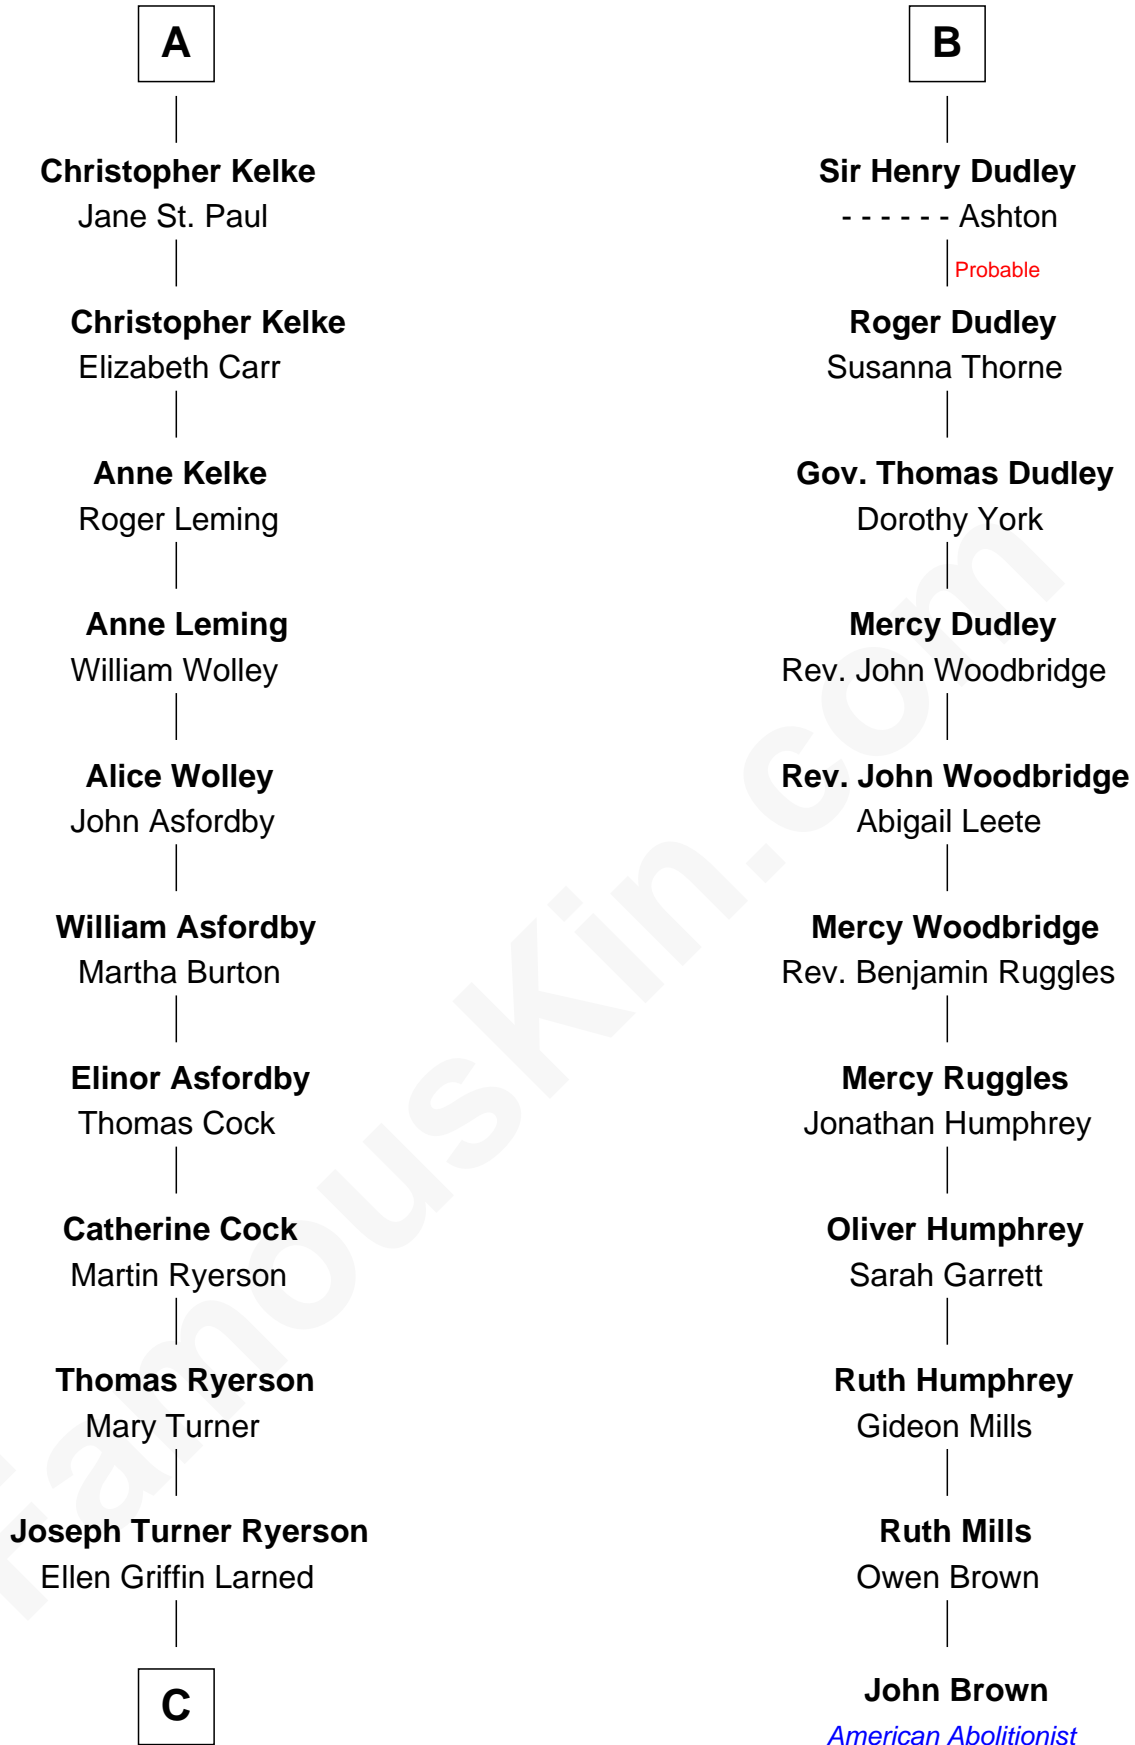

# FamousKin.com Relationship Chart of

**Paget Brewster**

*TV Actress*

17th cousin 4 times removed of

**John Brown**

*American Abolitionist*

**Sir Philip le Despencer**

Joan de Cobham

**Sir Philip le Despencer**

Elizabeth - - - - -

**Sir Philip le Despencer**

Elizabeth de Tibetot

**Margery Despencer**

Sir Roger Wentworth

**Sir Philip Wentworth**

Mary Clifford

Joyce Tiptoft

**Sir Edward Sutton**

Cecily Willoughby

**Sir John Sutton**

Cecily Grey

**B**

**C**

Edward Larned Ryerson

Mary Pringle Mitchell

Donald Mitchell Ryerson

Isabelle McGenniss

Joan Ryerson

George Washington Wales Brewster

Galen Brewster

Hathaway Tew

Paget Brewster