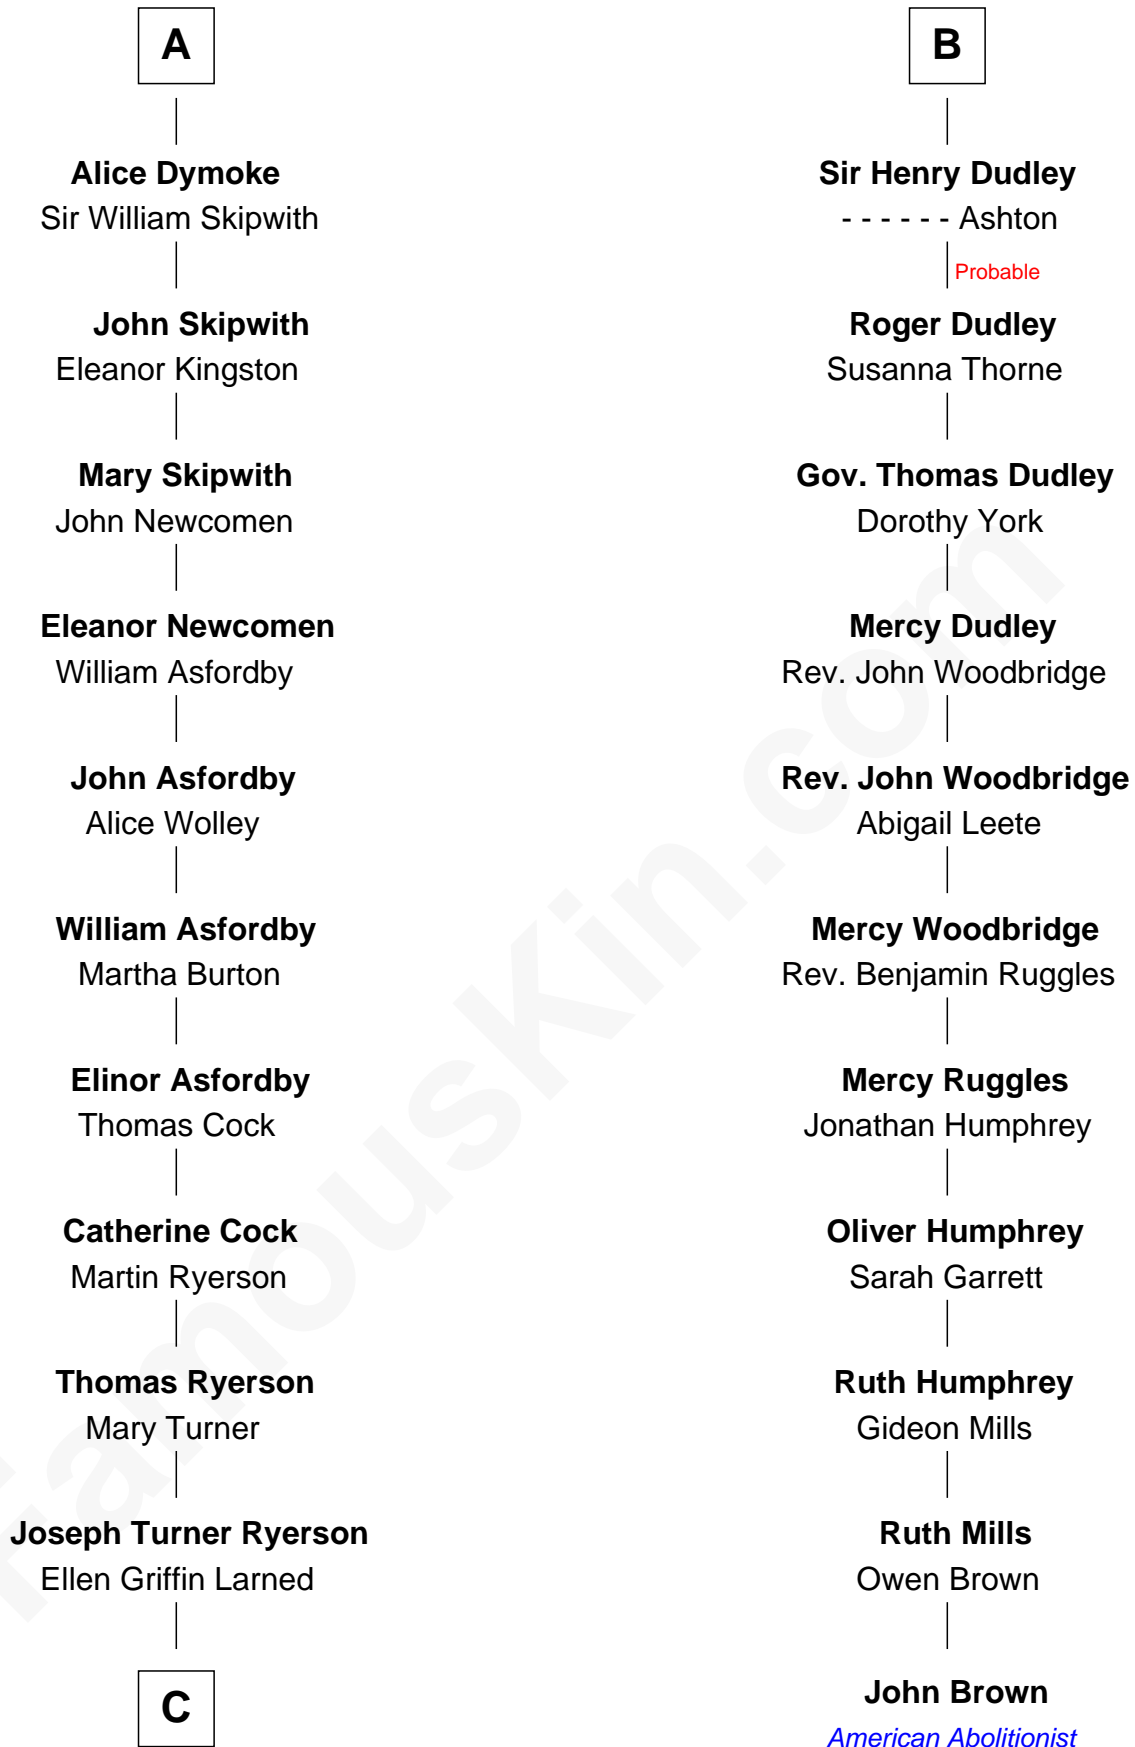

FamousKin.com Relationship Chart of

Paget Brewster

TV Actress

17th cousin 4 times removed of

John Brown

American Abolitionist

Sir Henry de Percy

Eleanor de Arundel

Sir William Willoughby

Cecily Willoughby

Sir Edward Sutton

Sir John Sutton

Cecily Grey

B

C

Edward Larned Ryerson

Mary Pringle Mitchell

Donald Mitchell Ryerson

Isabelle McGenniss

Joan Ryerson

George Washington Wales Brewster

Galen Brewster

Hathaway Tew

Paget Brewster