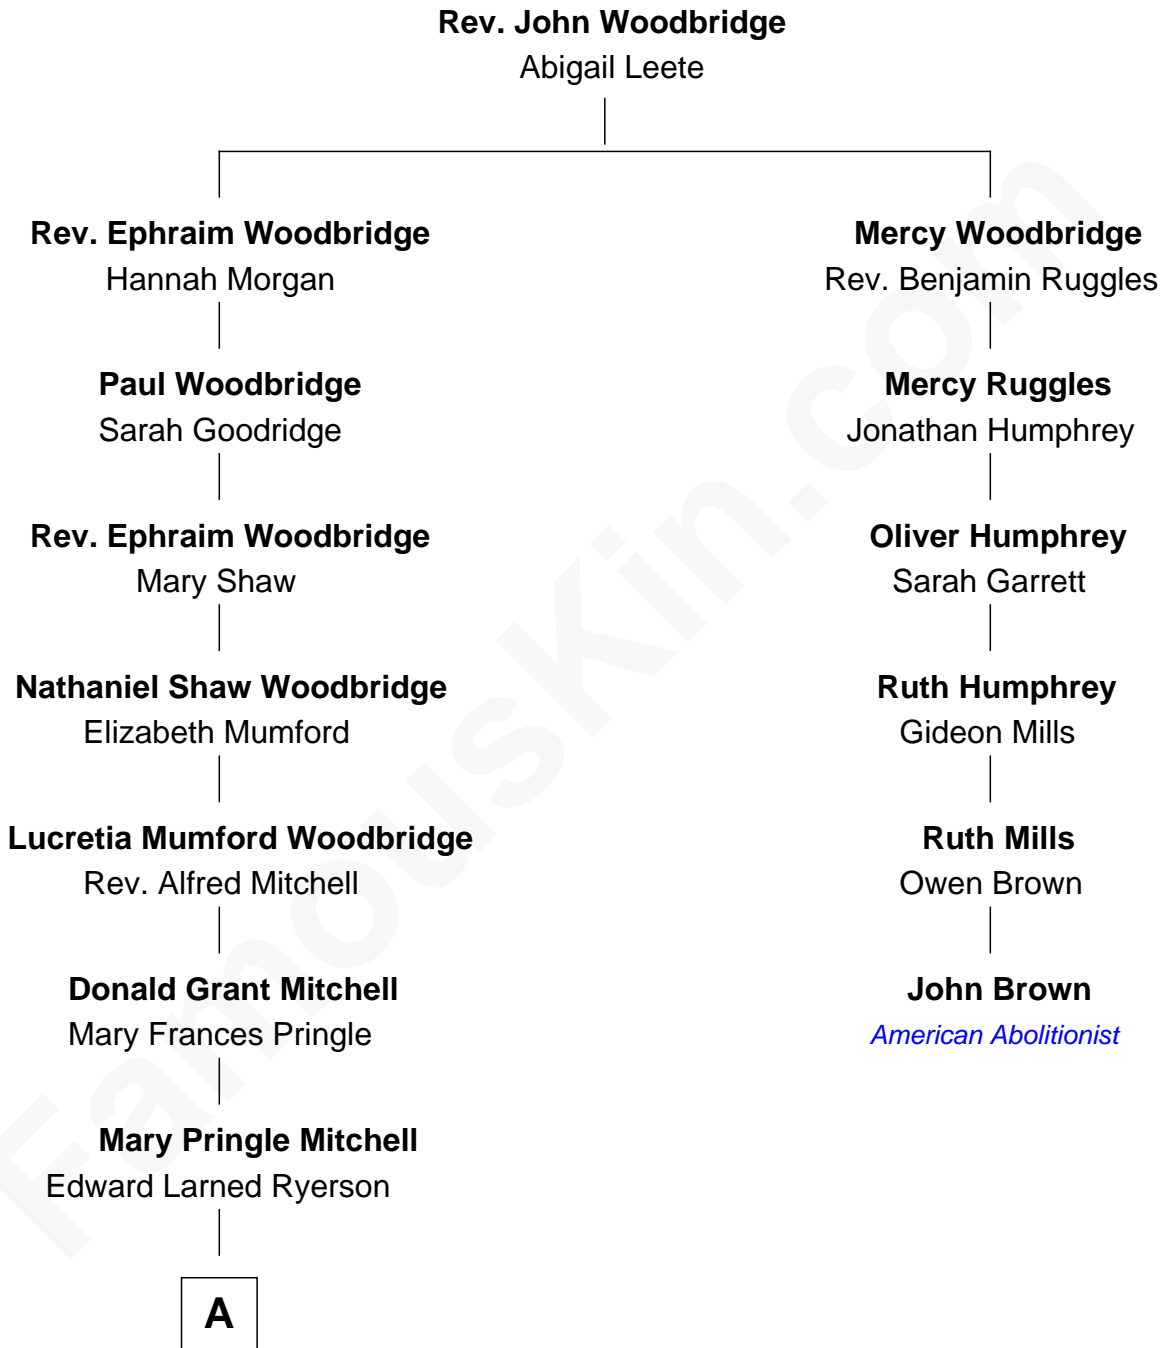

FamousKin.com Relationship Chart of

Paget Brewster

TV Actress

5th cousin 5 times removed of

John Brown

American Abolitionist

A

—
Donald Mitchell Ryerson

Isabelle McGenniss

—
Joan Ryerson

George Washington Wales Brewster

—
Galen Brewster

Hathaway Tew

—
Paget Brewster

TV Actress

FamousKin.com