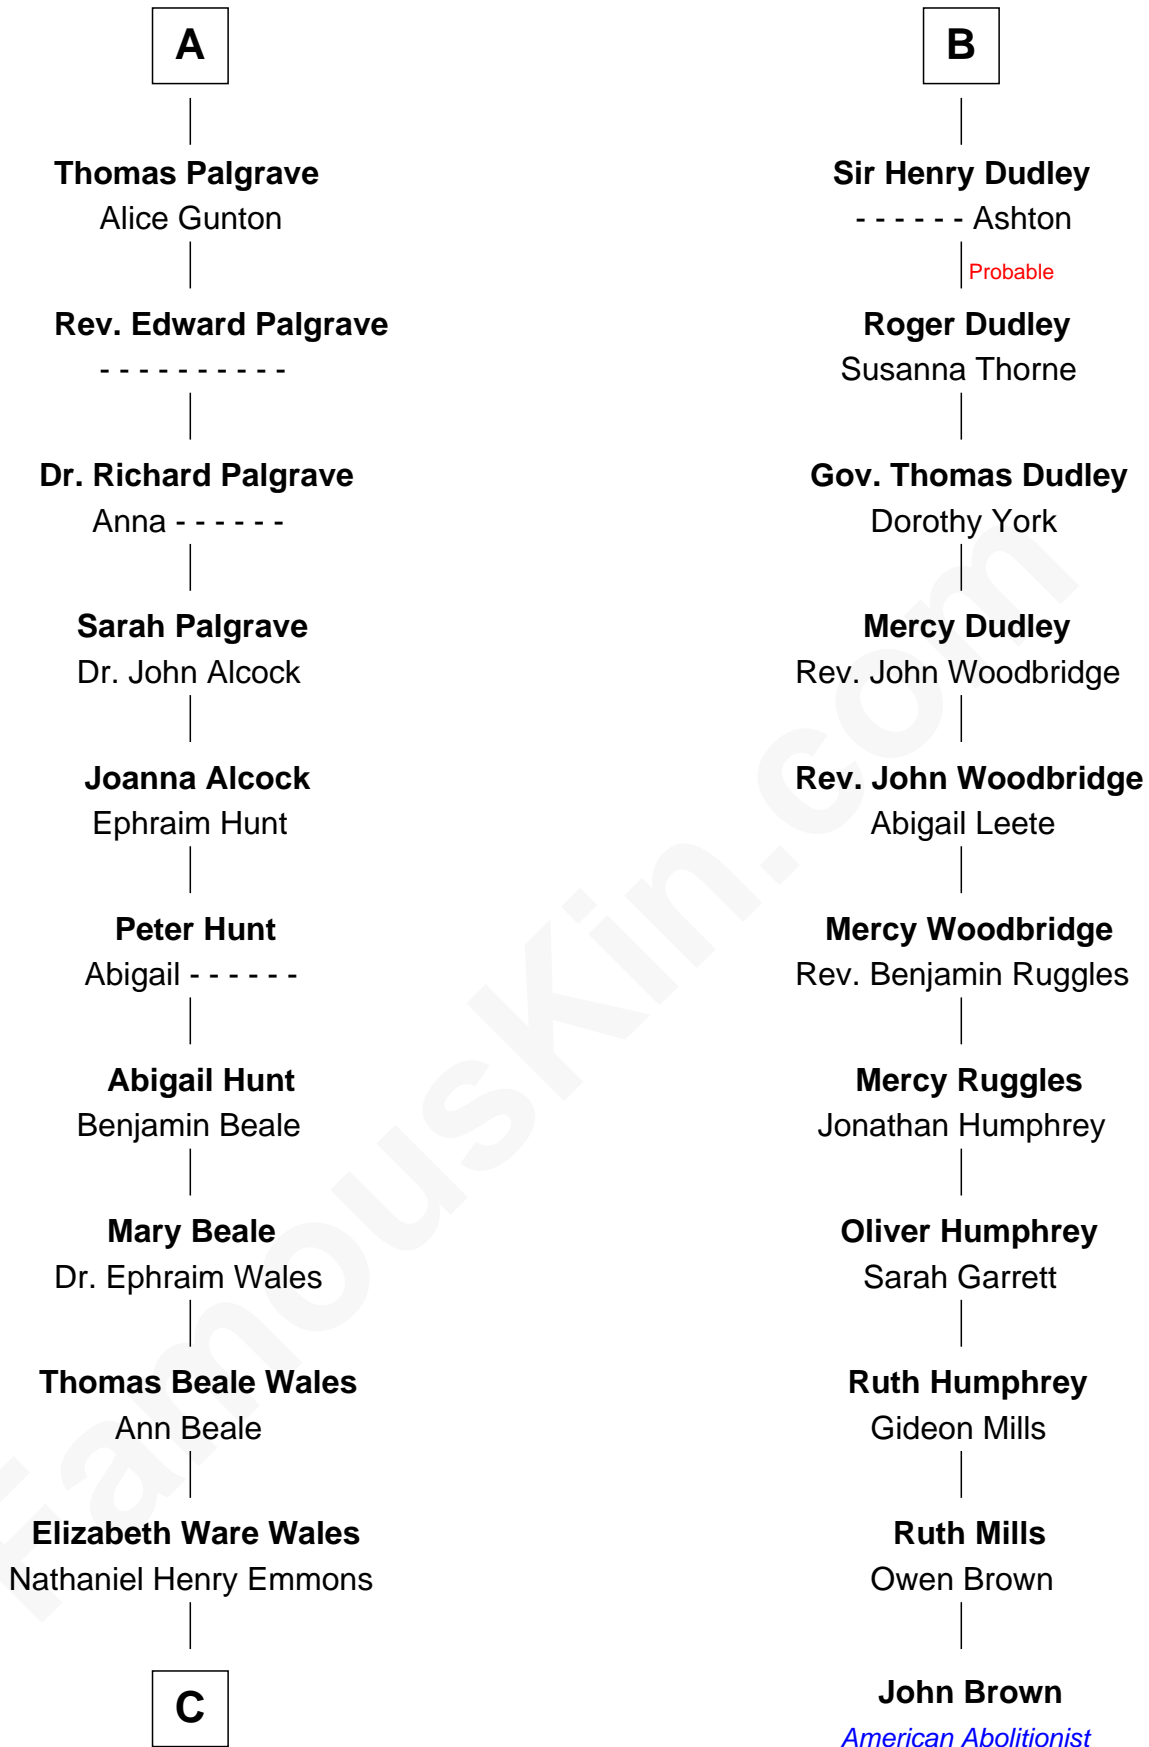

FamousKin.com Relationship Chart of

Paget Brewster

TV Actress

17th cousin 4 times removed of

John Brown

American Abolitionist

Henry Plantagenet

Maud de Chaworth

Eleanor Plantagenet

Richard Fitzalan

Sir Richard Fitzalan

Elizabeth de Bohun

Elizabeth Fitzalan

Sir Robert Goushill

Elizabeth Goushill

Sir Robert Wingfield

Sir Edmund Sutton

Sir Edward Sutton

Cecily Willoughby

Sir John Sutton

Cecily Grey

B

C

Ann Wales Emmons

Benjamin Brewster

Dr. George Washington Wales Brewster

Ellen Mackenzie Hodge

George Washington Wales Brewster

Joan Ryerson

Galen Brewster

Hathaway Tew

Paget Brewster