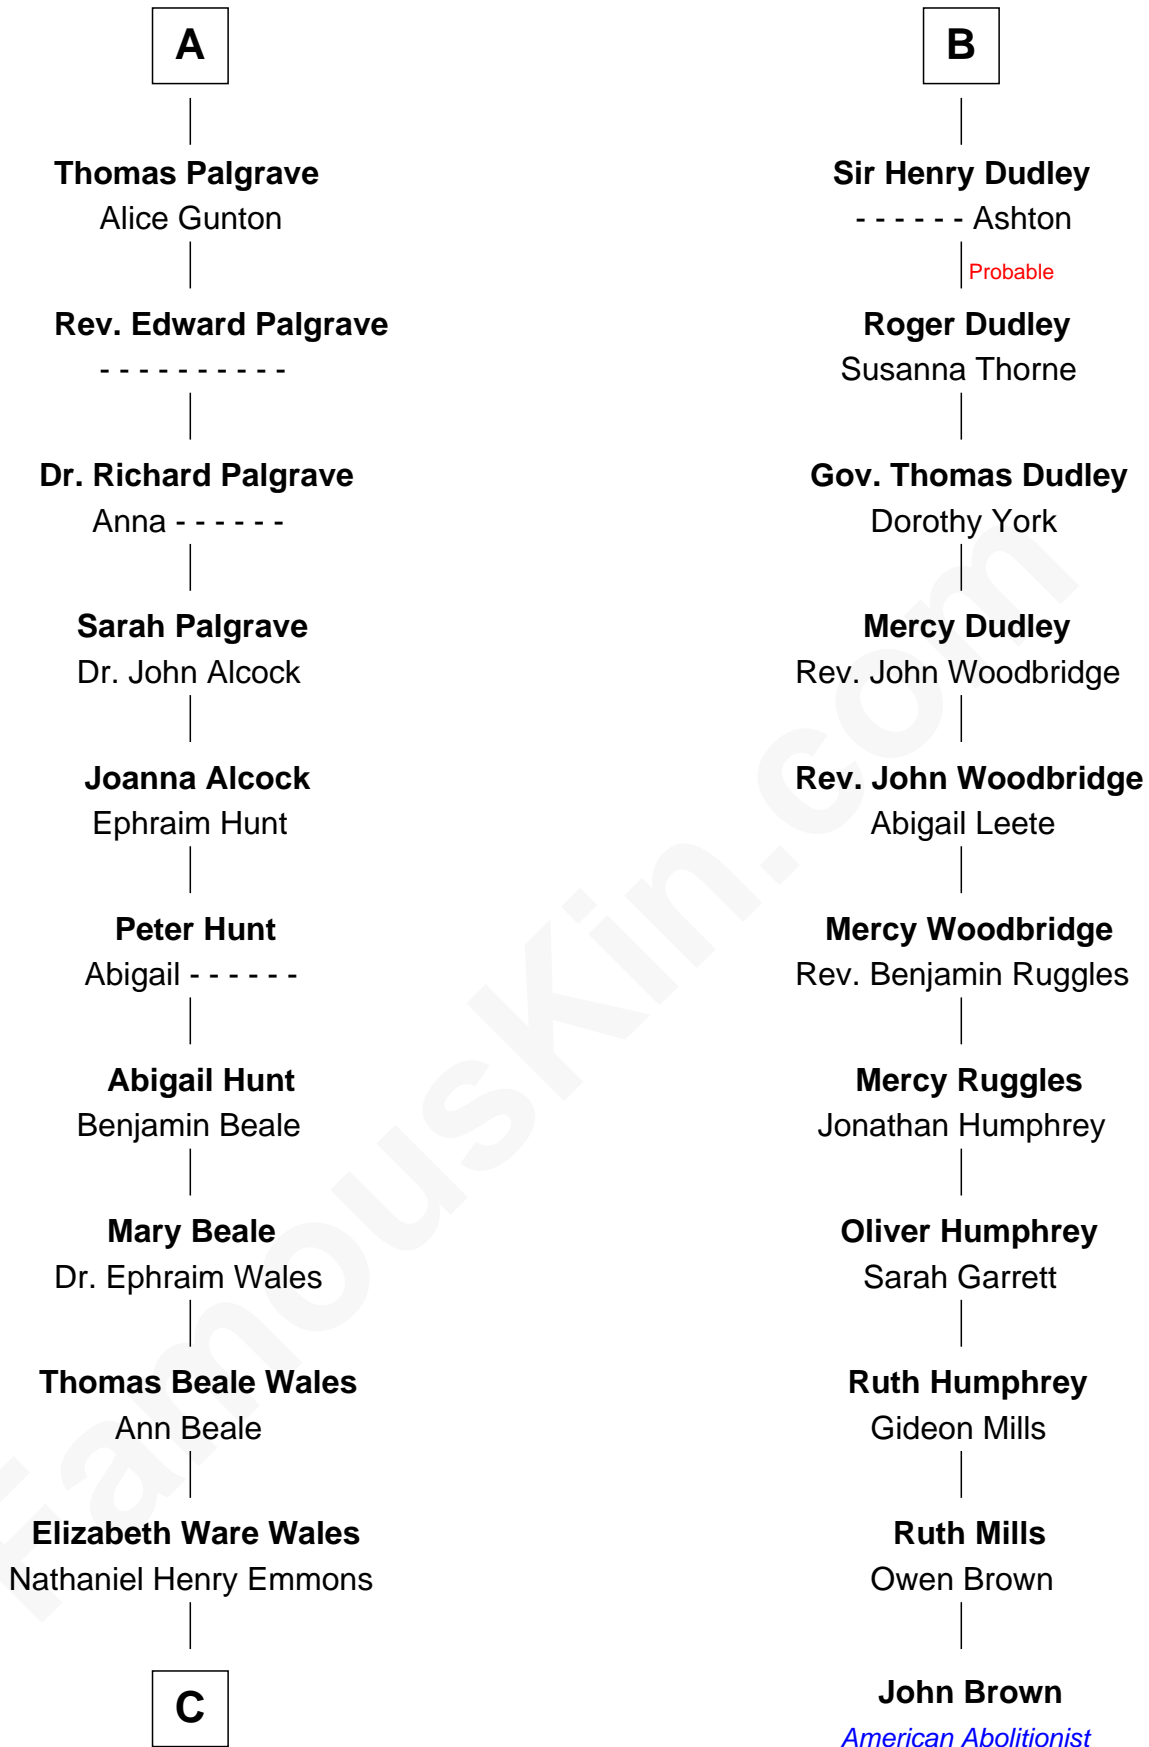

FamousKin.com Relationship Chart of

Paget Brewster

TV Actress

17th cousin 4 times removed of

John Brown

American Abolitionist

Edmund Fitzalan

Alice de Warenne

Richard Fitzalan
Eleanor Plantagenet

Sir Richard Fitzalan
Elizabeth de Bohun

Elizabeth Fitzalan
Sir Robert Goushill

Elizabeth Goushill
Sir Robert Wingfield

Elizabeth Wingfield
Sir William Brandon

Eleanor Brandon
John Glemham

Anne Glemham
Henry Palgrave

A

Richard Fitzalan
Eleanor Plantagenet

Alice Fitzalan
Sir Thomas de Holand

Eleanor Holand
Edward Cherleton

Joyce Cherleton
Sir John Tiptoft

Joyce Tiptoft
Sir Edmund Sutton

Sir Edward Sutton
Cecily Willoughby

Sir John Sutton
Cecily Grey

B

C

Ann Wales Emmons

Benjamin Brewster

Dr. George Washington Wales Brewster

Ellen Mackenzie Hodge

George Washington Wales Brewster