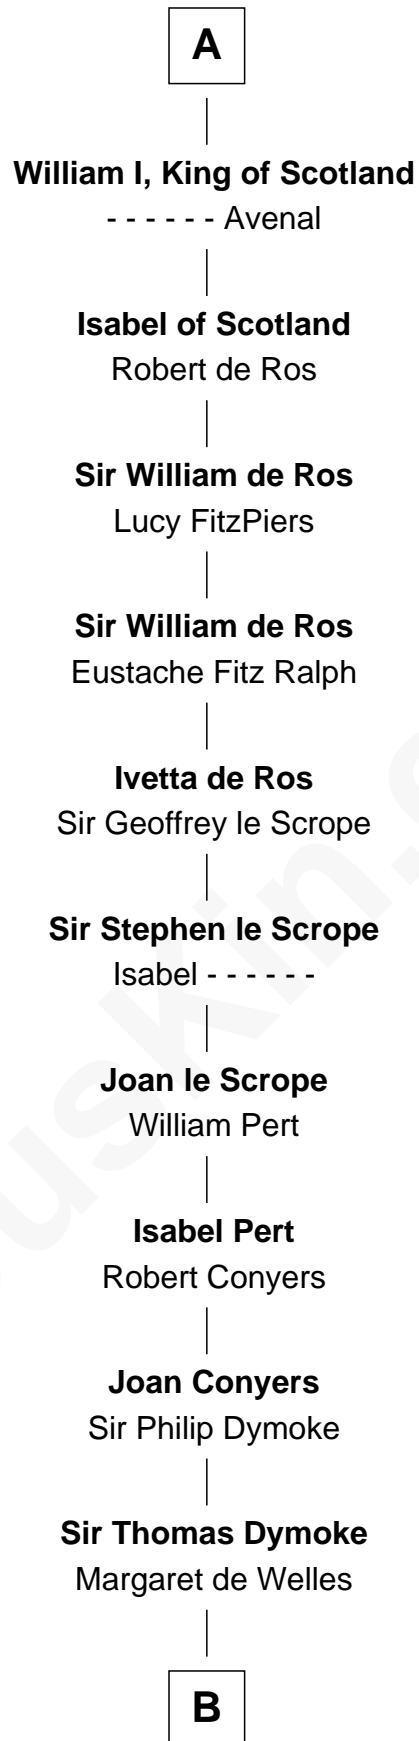

# FamousKin.com Relationship Chart of

**Paget Brewster**

*TV Actress*

31st Great-granddaughter of

**King Robert I**

*King of France*

**B**

**Sir Lionel Dymoke**

Joanna Griffith

**Alice Dymoke**

Sir William Skipwith

**John Skipwith**

Eleanor Kingston

**Mary Skipwith**

John Newcomen

**Eleanor Newcomen**

William Asfordby

**John Asfordby**

Alice Wolley

**William Asfordby**

Martha Burton

**Elinor Asfordby**

Thomas Cock

**Catherine Cock**

Martin Ryerson

**Thomas Ryerson**

Mary Turner

**C**