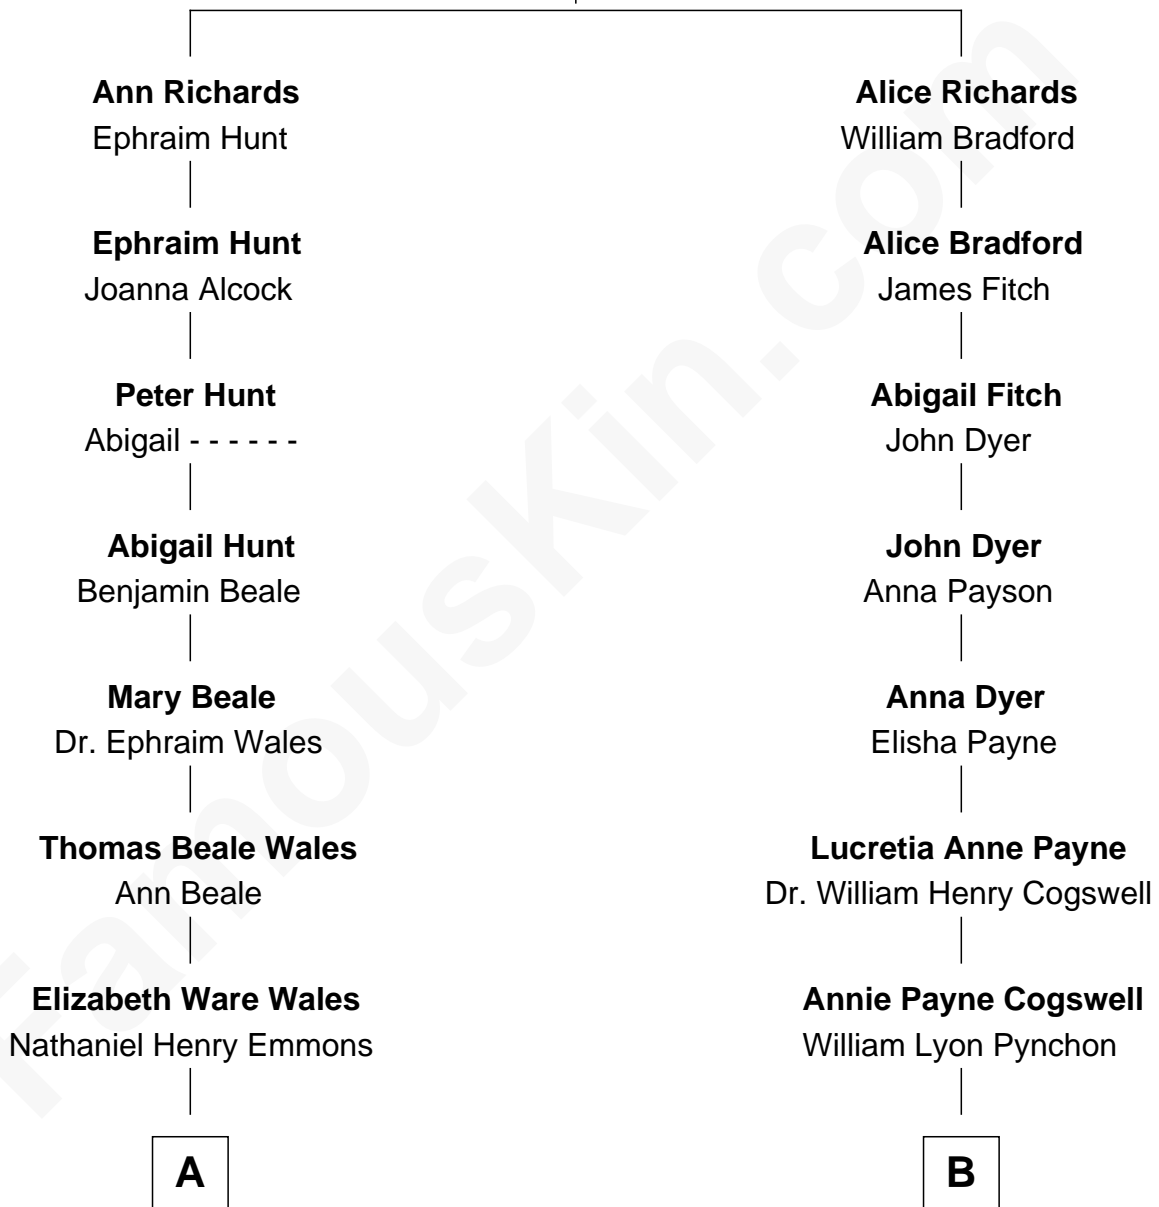

FamousKin.com Relationship Chart of

Paget Brewster

TV Actress

9th cousin 2 times removed of

Thomas Pynchon

American Novelist

Thomas Richards

Welthian - - - - -

A

Ann Wales Emmons

Benjamin Brewster

Dr. George Washington Wales Brewster

Ellen Mackenzie Hodge

George Washington Wales Brewster

Joan Ryerson

Galen Brewster

Hathaway Tew

Paget Brewster

TV Actress

B

William Henry Chichele Pynchon

Carrie Susan Moyses

Thomas Ruggles Pynchon

Catherine Frances Bennett