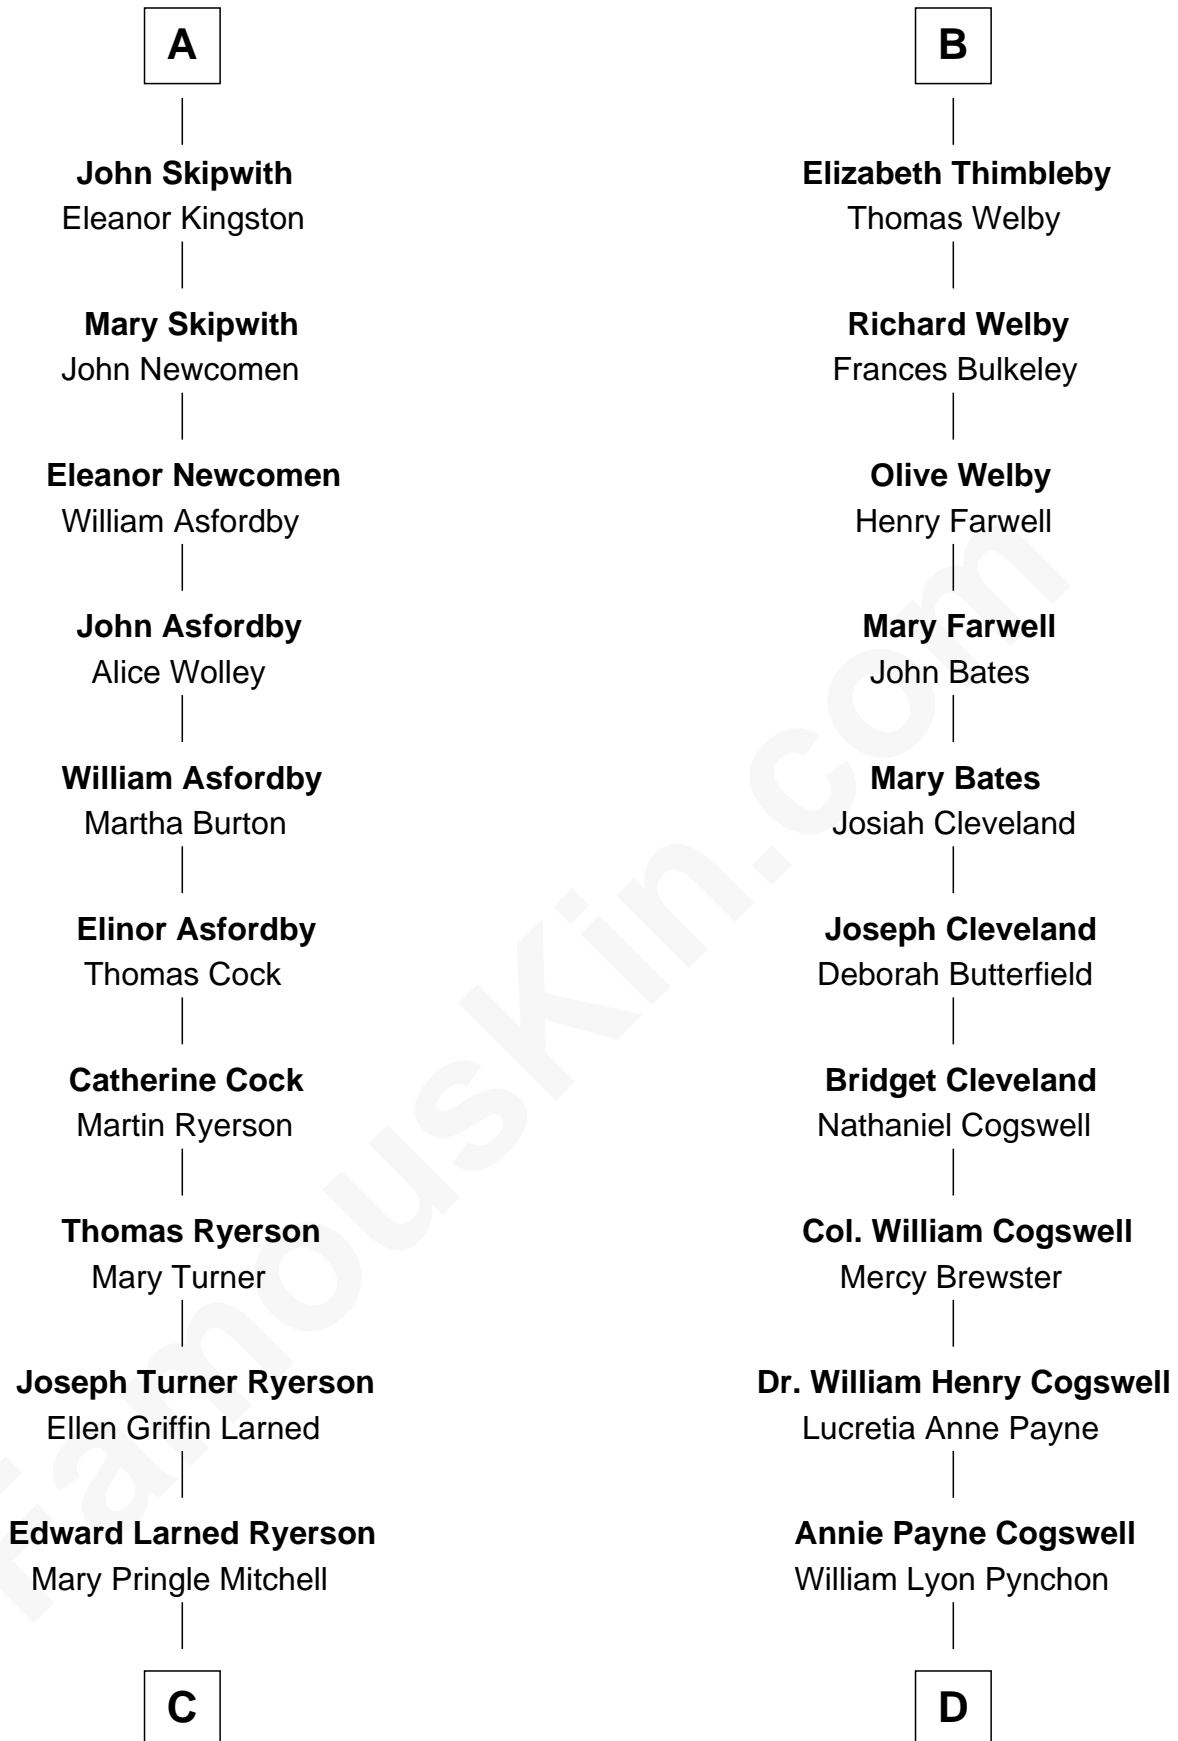

FamousKin.com Relationship Chart of

Paget Brewster

TV Actress

19th cousin 1 time removed of

Thomas Pynchon

American Novelist

Sir William de Ros
Margery de Badlesmere

C

Donald Mitchell Ryerson

Isabelle McGenniss

Joan Ryerson

George Washington Wales Brewster

Galen Brewster

Hathaway Tew

Paget Brewster

TV Actress

D

William Henry Chichele Pynchon

Carrie Susan Moyses

Thomas Ruggles Pynchon

Catherine Frances Bennett

Thomas Pynchon

Novelist