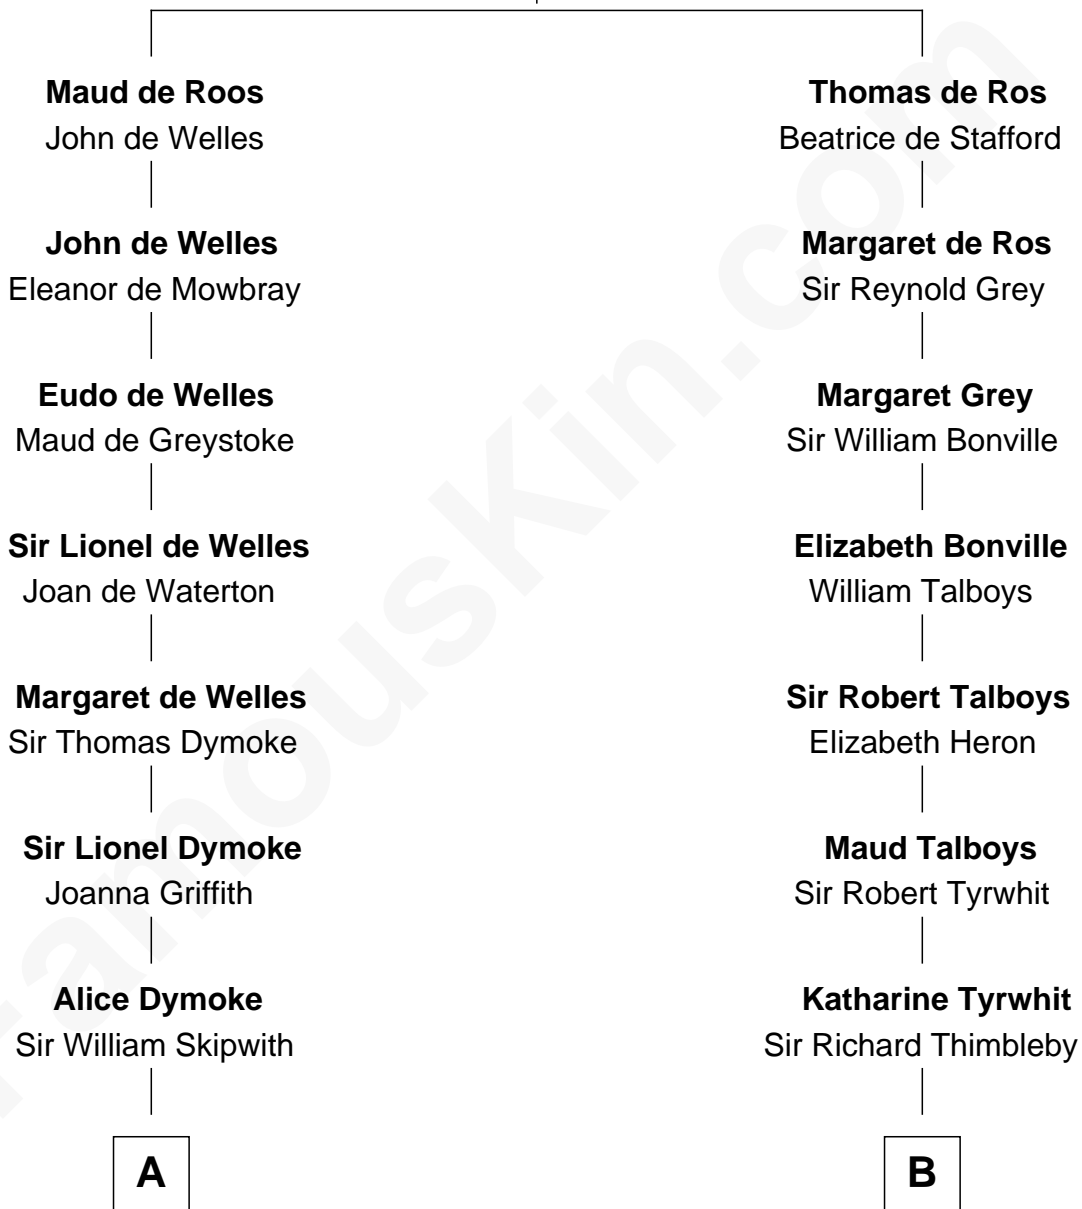

FamousKin.com Relationship Chart of

Paget Brewster

TV Actress

19th cousin 1 time removed of

Thomas Pynchon

American Novelist

Sir William de Ros
Margery de Badlesmere

C

Donald Mitchell Ryerson

Isabelle McGenniss

Joan Ryerson

George Washington Wales Brewster

Galen Brewster

Hathaway Tew

Paget Brewster

TV Actress