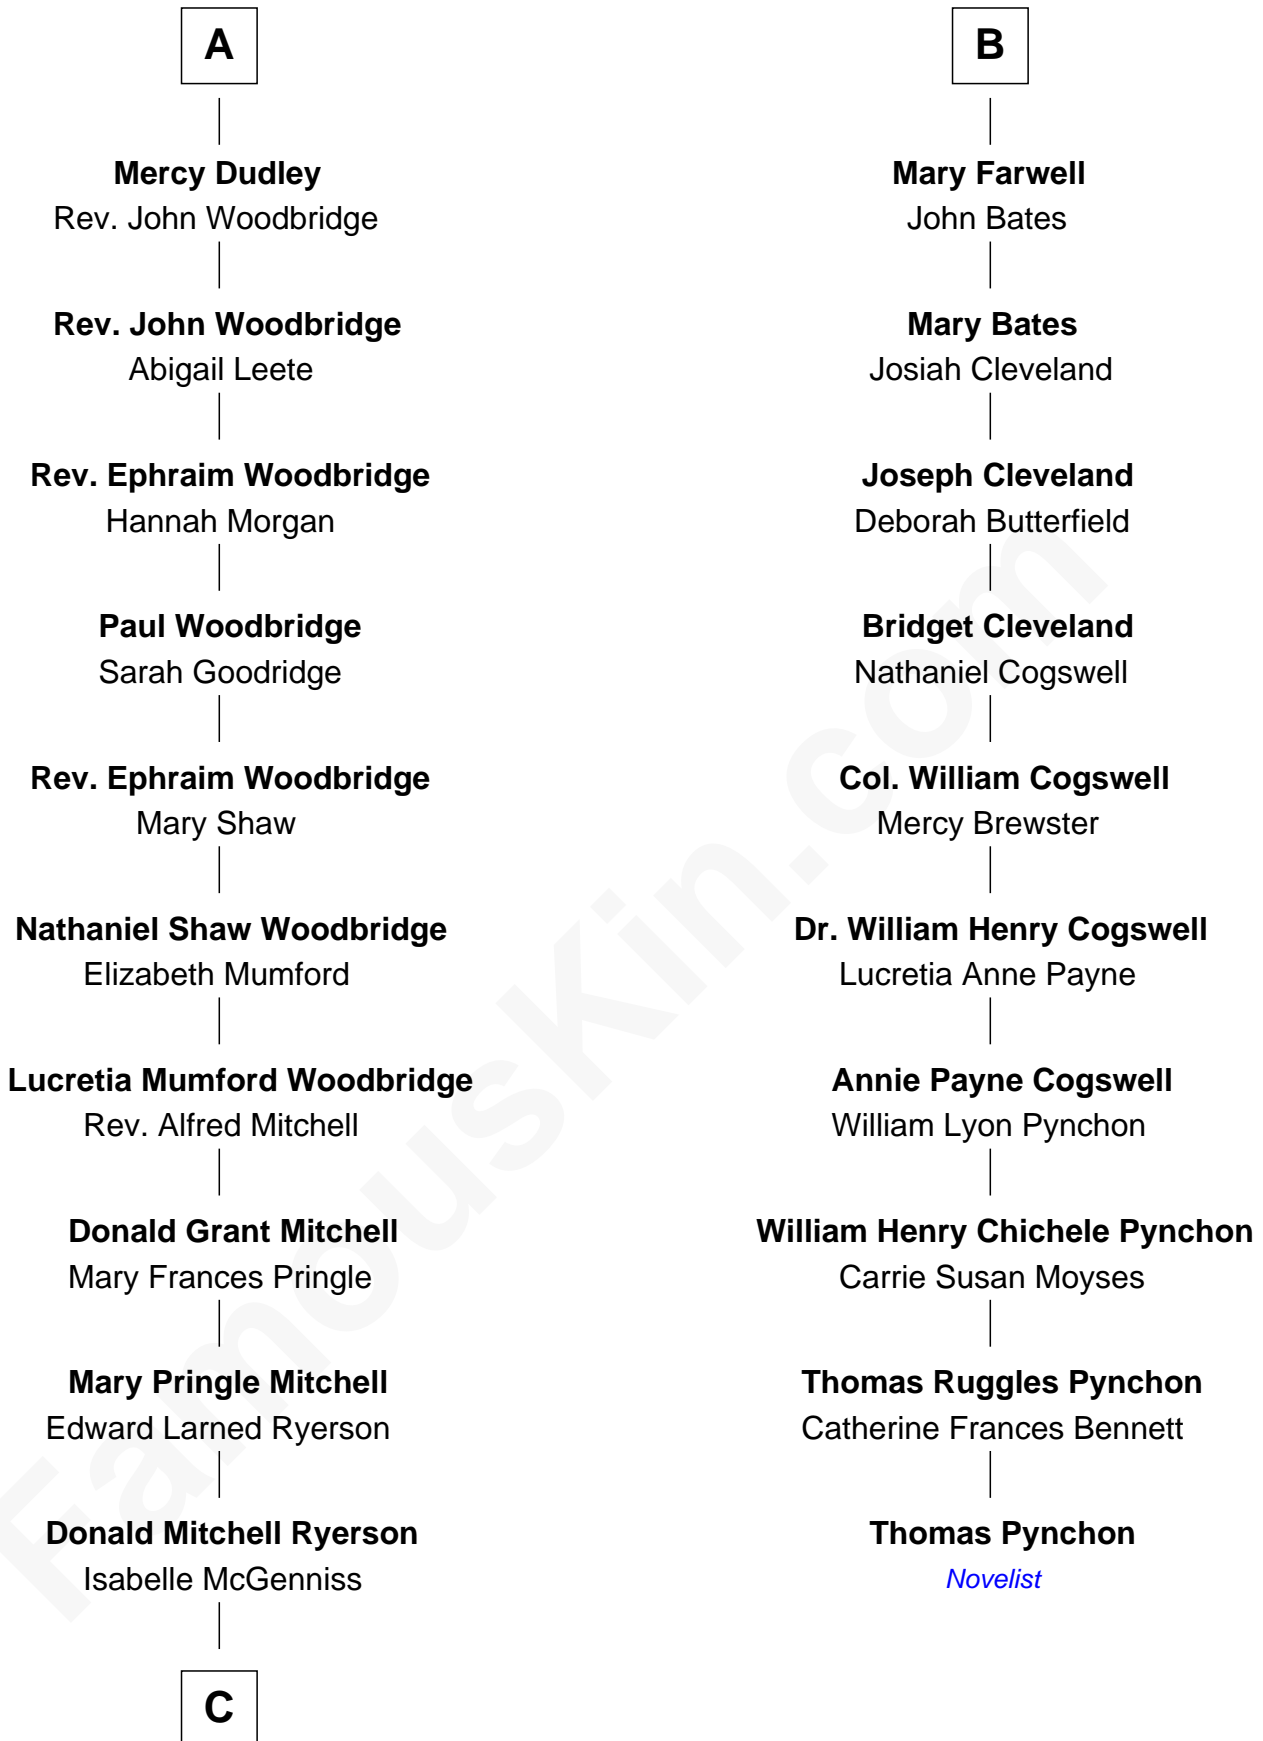

# FamousKin.com Relationship Chart of

**Paget Brewster**

*TV Actress*

16th cousin 3 times removed of

**Thomas Pynchon**

*American Novelist*

**Sir William Bonville**

Margaret Grey

**William Bonville**  
Elizabeth Harington

**William Bonville**  
Katherine Neville

**Cecily Bonville**  
Thomas Grey

**Cecily Grey**  
Sir John Sutton

**Sir Henry Dudley**  
----- Ashton

Probable

**Roger Dudley**  
Susanna Thorne

**Gov. Thomas Dudley**  
Dorothy York

**A**

**Elizabeth Bonville**  
William Talboys

**Sir Robert Talboys**  
Elizabeth Heron

**Maud Talboys**  
Sir Robert Tyrwhit

**Katharine Tyrwhit**  
Sir Richard Thimbleby

**Elizabeth Thimbleby**  
Thomas Welby

**Richard Welby**  
Frances Bulkeley

**Olive Welby**  
Henry Farwell

**B**

**C**

—  
**Joan Ryerson**

George Washington Wales Brewster

—  
**Galen Brewster**