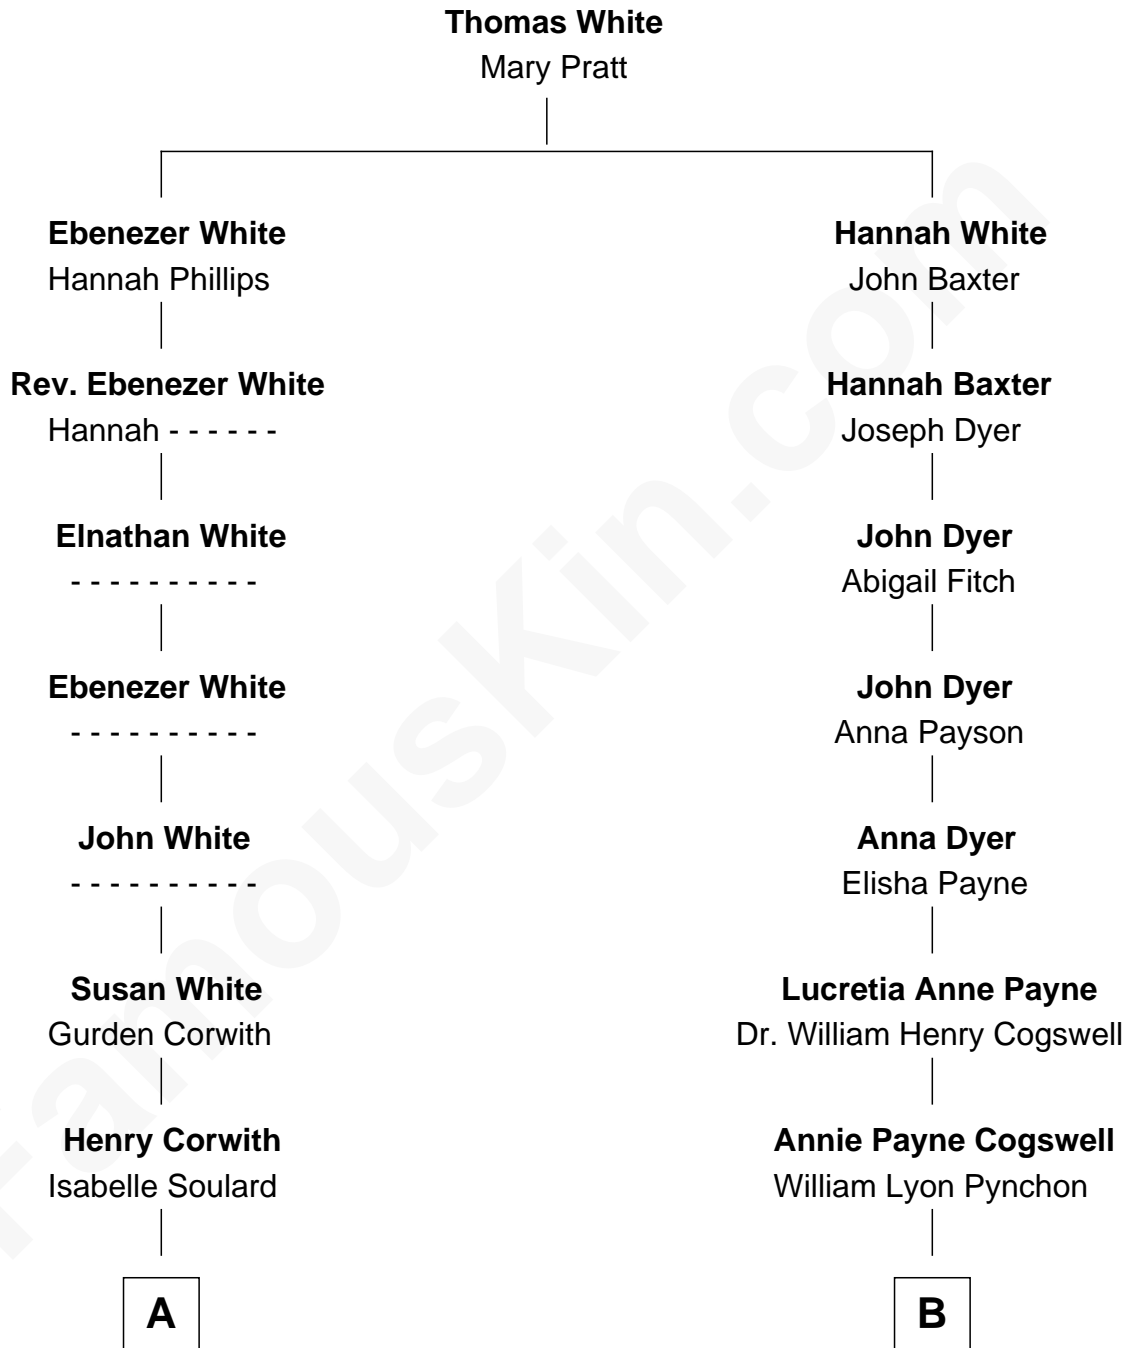

FamousKin.com Relationship Chart of

Paget Brewster

TV Actress

9th cousin 2 times removed of

Thomas Pynchon

American Novelist

A

Isabelle S. Corwith
Charles Burrill McGenniss

Isabelle McGenniss
Donald Mitchell Ryerson

Joan Ryerson
George Washington Wales Brewster

Galen Brewster
Hathaway Tew

Paget Brewster
TV Actress

B

William Henry Chichele Pynchon
Carrie Susan Moyses

Thomas Ruggles Pynchon
Catherine Frances Bennett