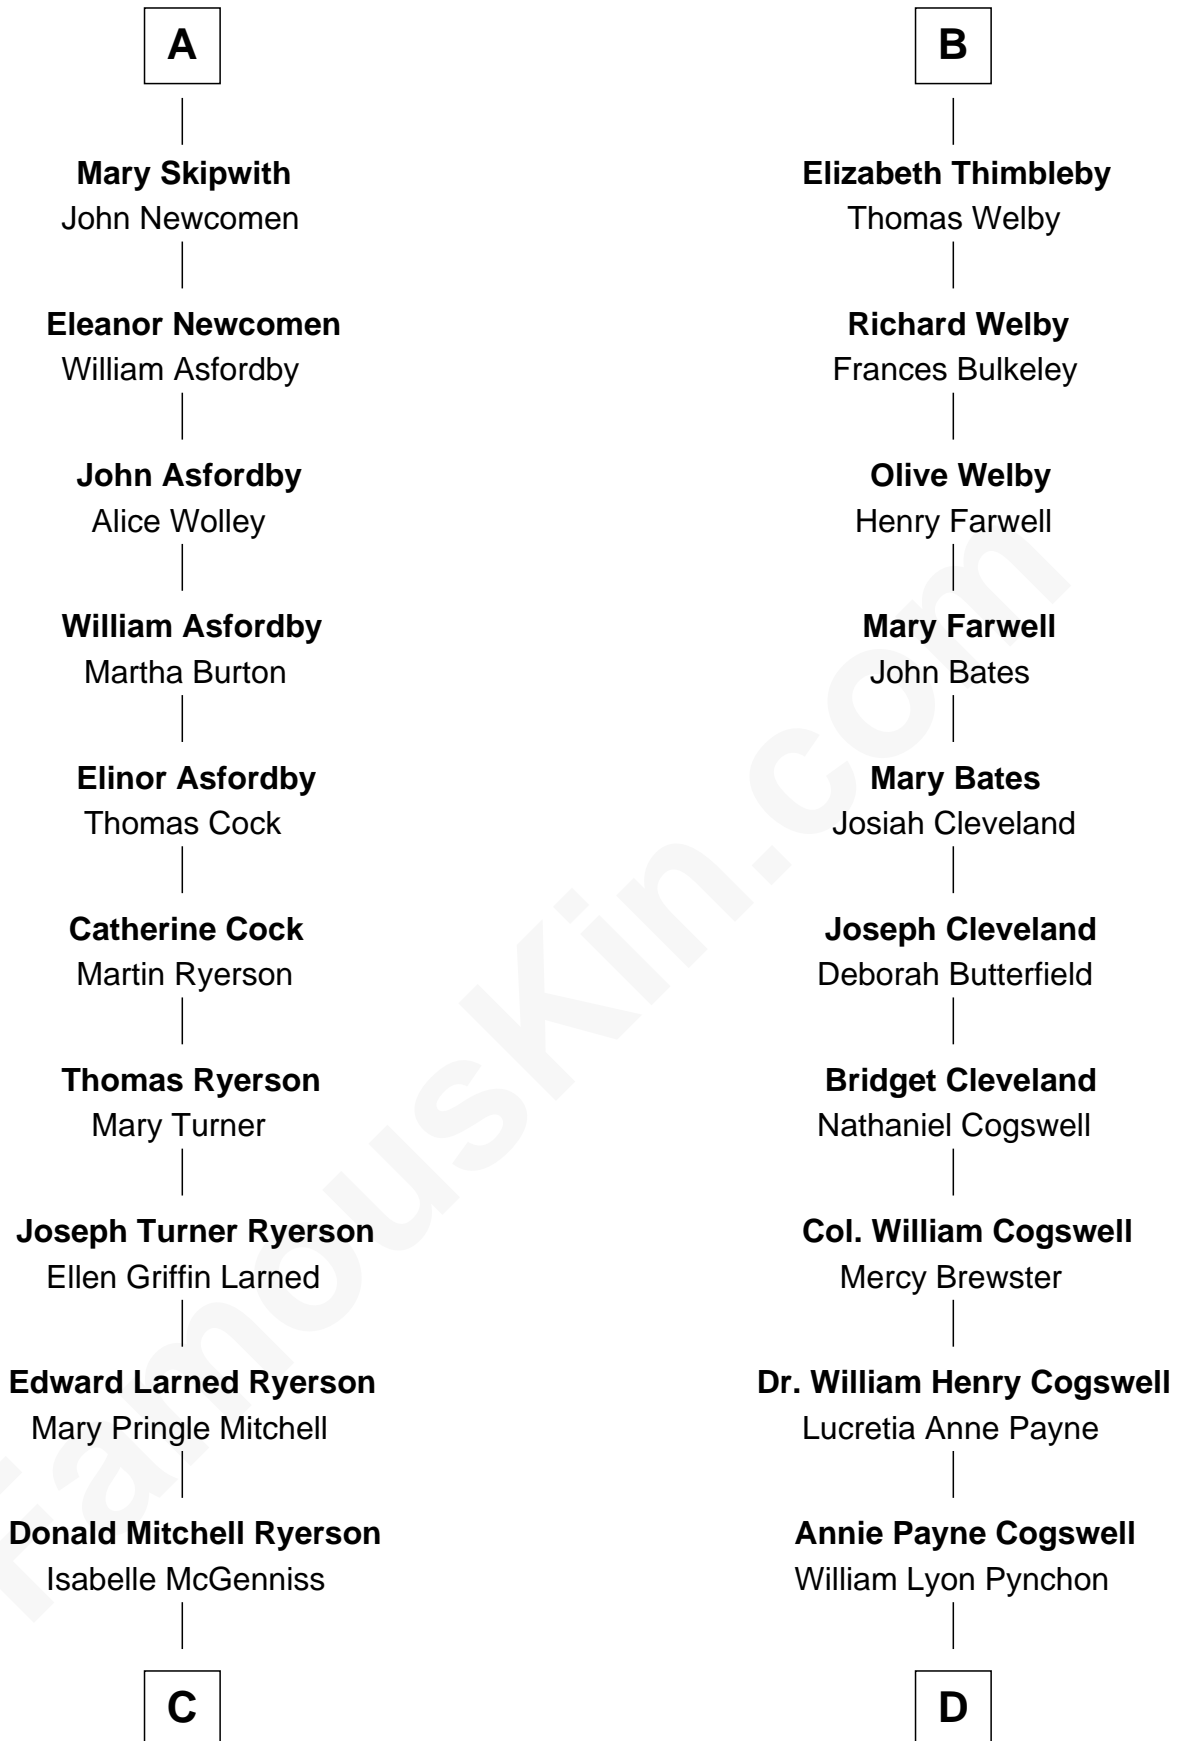

FamousKin.com Relationship Chart of

Paget Brewster

TV Actress

19th cousin of

Thomas Pynchon

American Novelist

John de Mowbray
Elizabeth de Segrave

Eleanor de Mowbray

Joanna Griffith

Alice Dymoke

Sir William Skipwith

John Skipwith

Eleanor Kingston

A

Joan de Mowbray

Sir Thomas Grey

Maud Grey

Sir Robert Ogle

Anne Ogle

Sir William Heron

Elizabeth Heron

Sir John Heron

Elizabeth Heron

Sir Robert Talboys

Maud Talboys

Sir Robert Tyrwhit

Katharine Tyrwhit

Sir Richard Thimbleby

B

C

Joan Ryerson

George Washington Wales Brewster