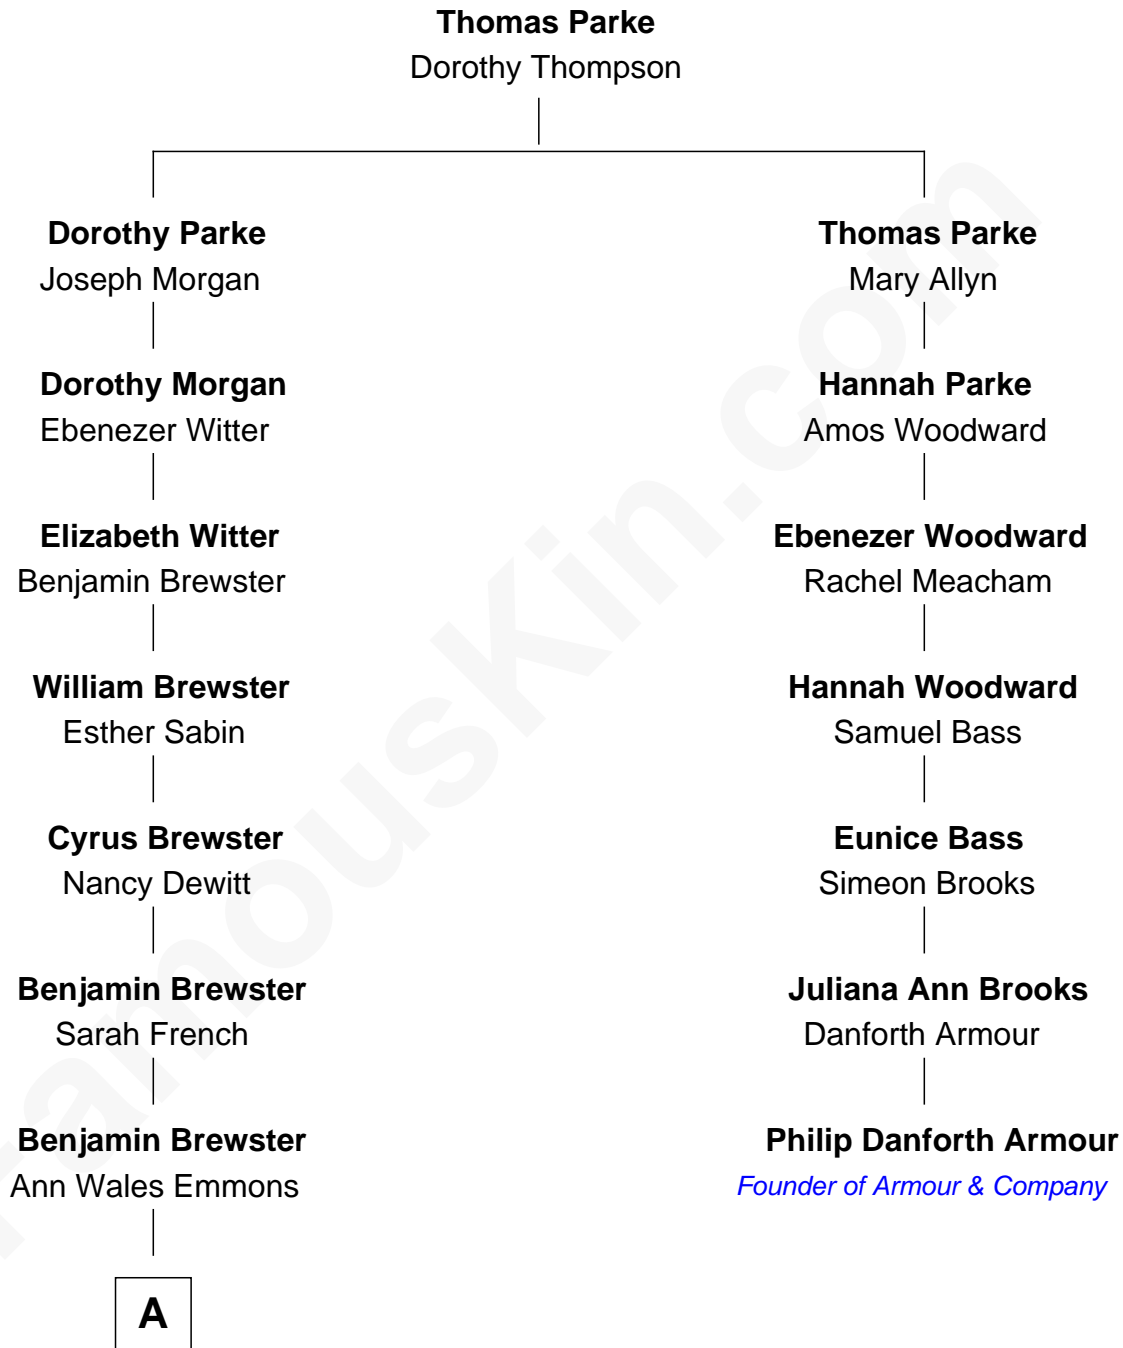

FamousKin.com
Relationship Chart of
Paget Brewster
TV Actress

6th cousin 4 times removed of
Philip Danforth Armour
Founder of Armour & Company

A

Dr. George Washington Wales Brewster

Ellen Mackenzie Hodge

George Washington Wales Brewster

Joan Ryerson

Galen Brewster

Hathaway Tew

Paget Brewster

TV Actress