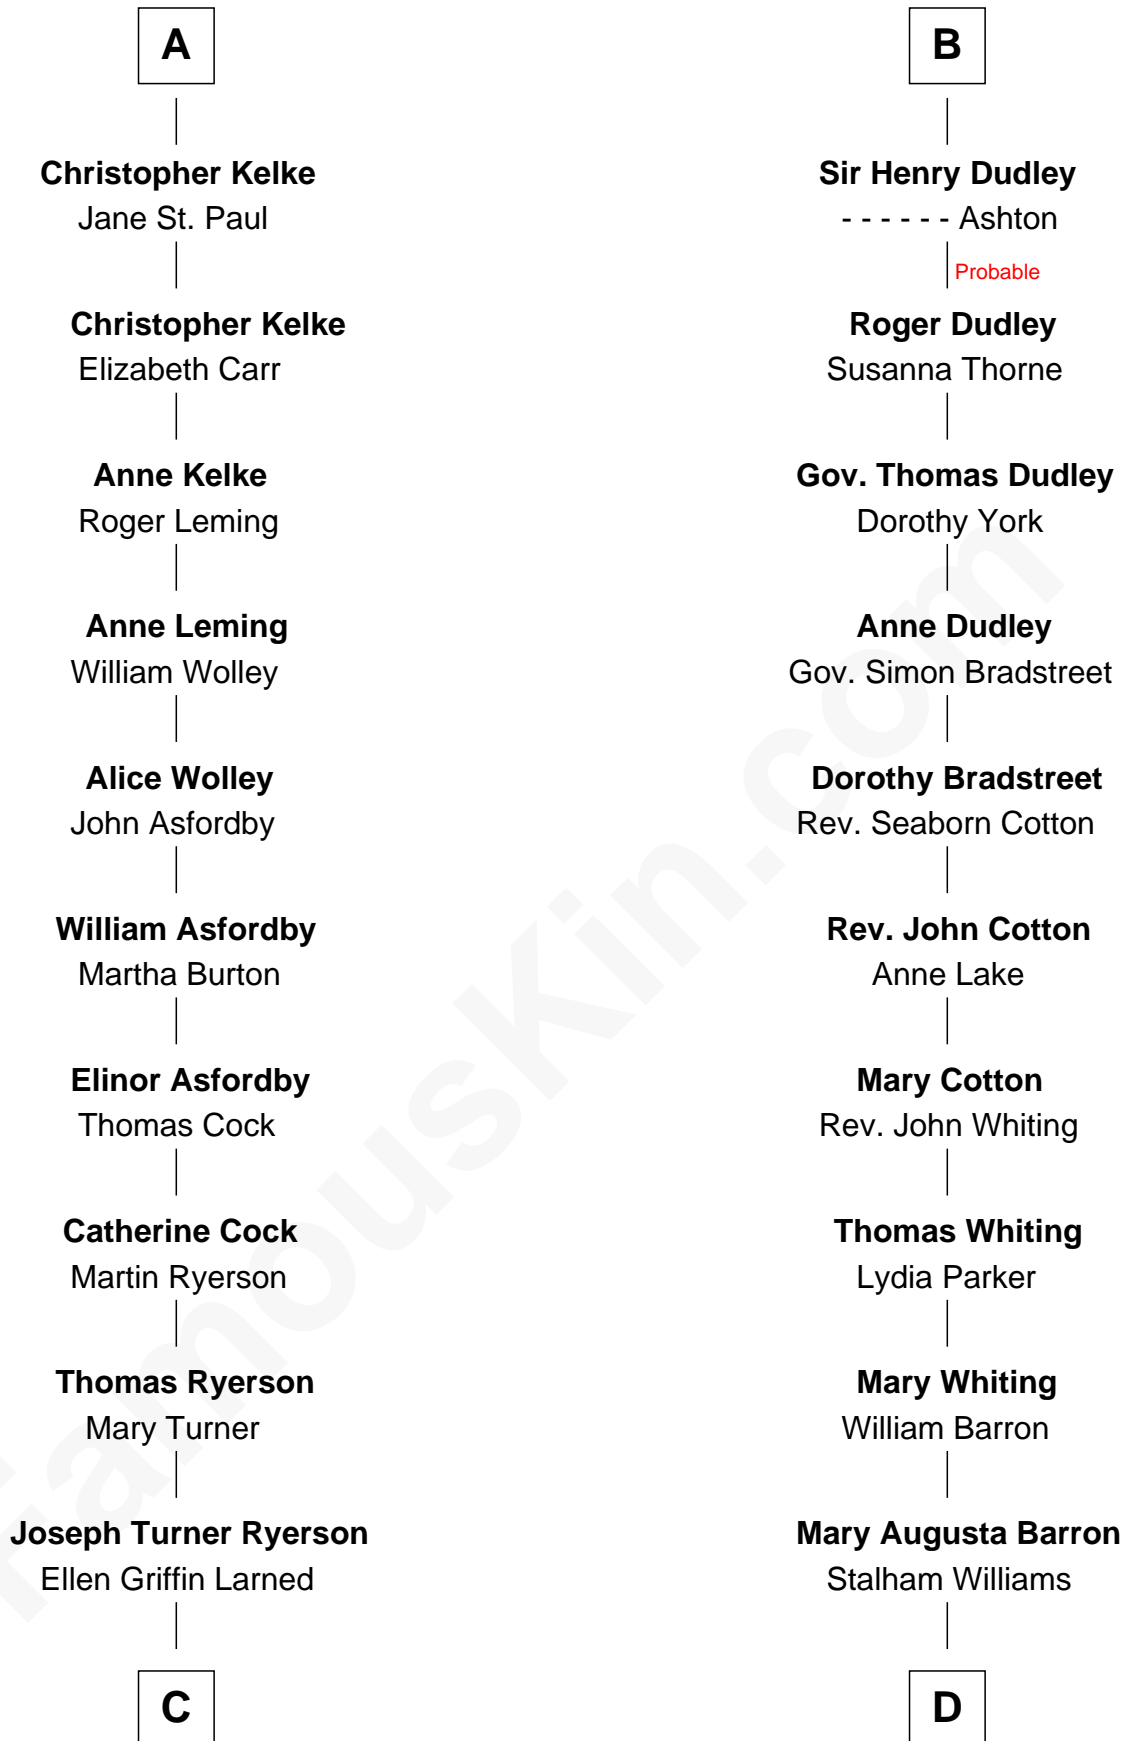

FamousKin.com Relationship Chart of

Paget Brewster

TV Actress

19th cousin 2 times removed of

James Sherman

27th U.S. Vice-President

Sir Philip le Despencer

Joan de Cobham

Sir Philip le Despencer

Elizabeth - - - - -

Sir Philip le Despencer

Elizabeth de Tibetot

Margery Despencer

Sir Roger Wentworth

Sir Philip Wentworth

Mary Clifford

Joyce Tiptoft

Sir Edward Sutton

Cecily Willoughby

Sir John Sutton

Cecily Grey

B

C

Edward Larned Ryerson

Mary Pringle Mitchell

Donald Mitchell Ryerson

Isabelle McGenniss

Joan Ryerson

George Washington Wales Brewster

Galen Brewster

Hathaway Tew

Paget Brewster