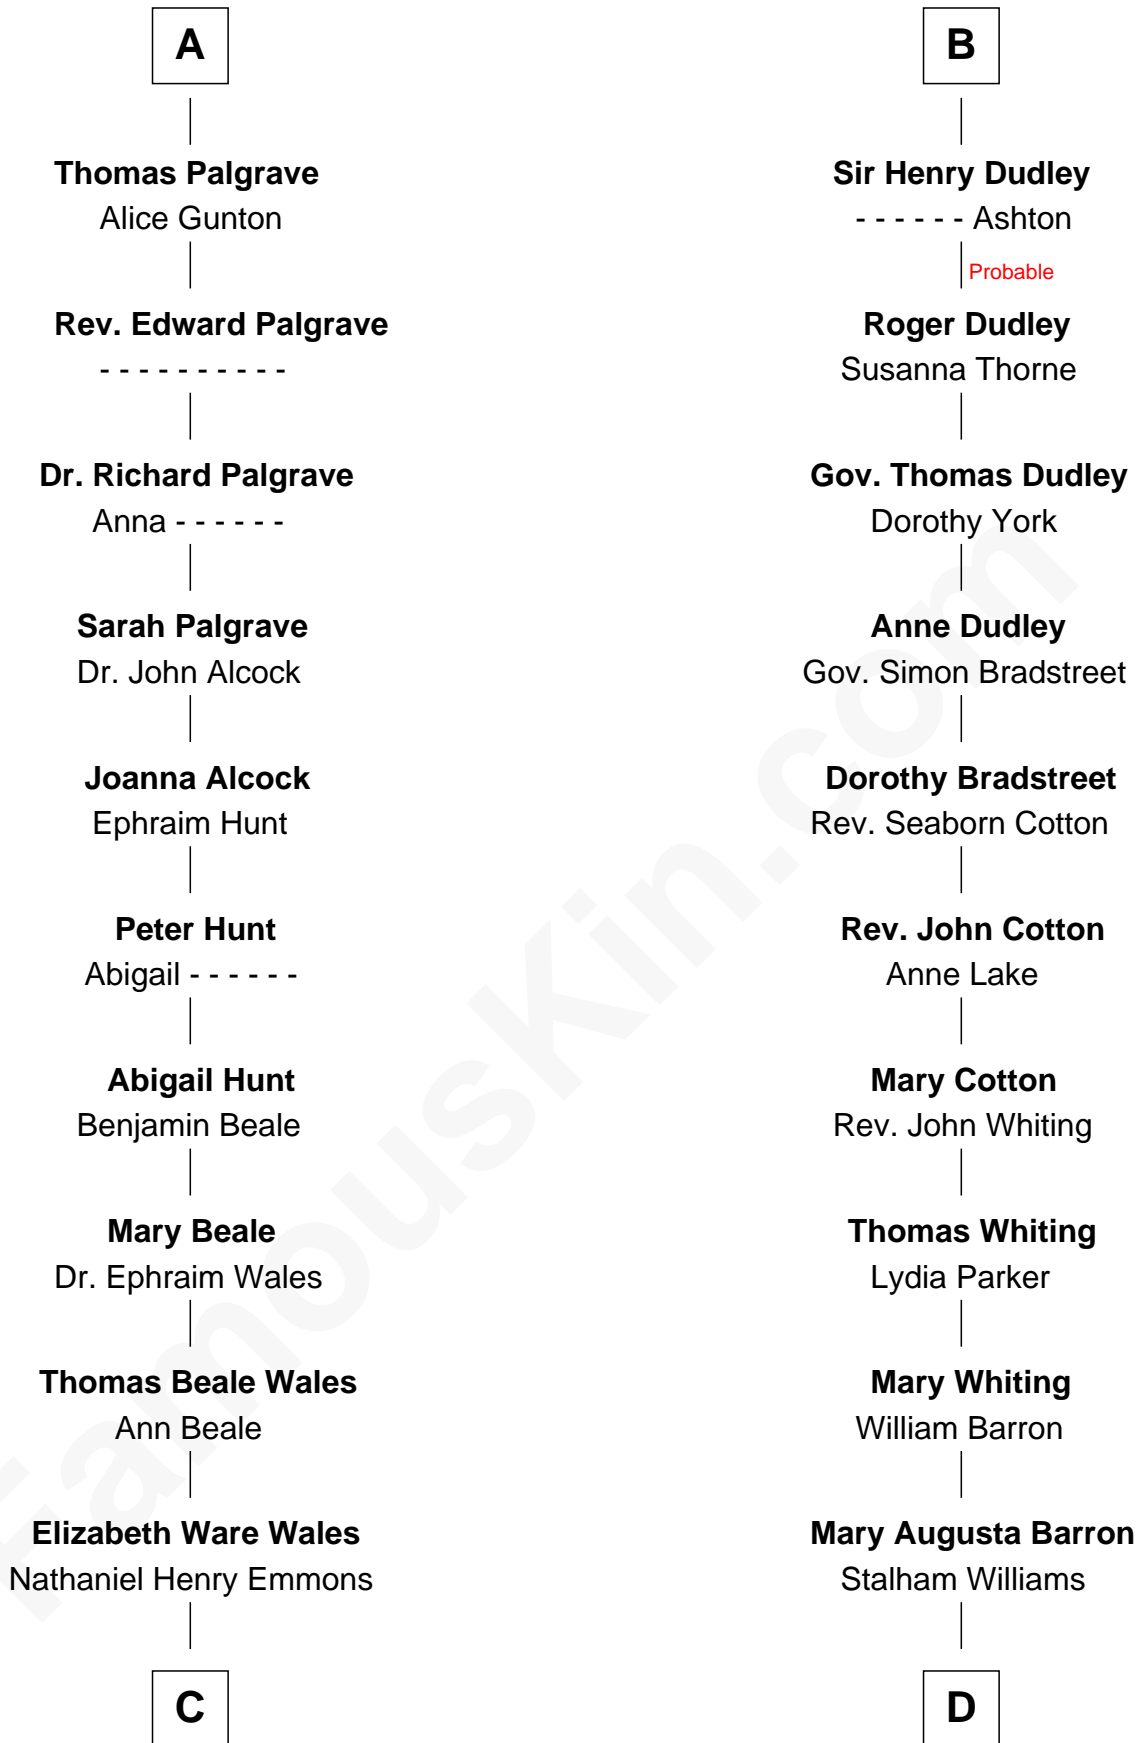

# FamousKin.com Relationship Chart of

**Paget Brewster**

*TV Actress*

19th cousin 2 times removed of

**James Sherman**

*27th U.S. Vice-President*

**Edmund Fitzalan**

Alice de Warenne

**Richard Fitzalan**  
Eleanor Plantagenet

**Sir Richard Fitzalan**  
Elizabeth de Bohun

**Elizabeth Fitzalan**  
Sir Robert Goushill

**Elizabeth Goushill**  
Sir Robert Wingfield

**Elizabeth Wingfield**  
Sir William Brandon

**Eleanor Brandon**  
John Glemham

**Anne Glemham**  
Henry Palgrave

**A**

**Richard Fitzalan**  
Eleanor Plantagenet

**Alice Fitzalan**  
Sir Thomas de Holand

**Eleanor Holand**  
Edward Cherleton

**Joyce Cherleton**  
Sir John Tiptoft

**Joyce Tiptoft**  
Sir Edmund Sutton

**Sir Edward Sutton**  
Cecily Willoughby

**Sir John Sutton**  
Cecily Grey

**B**

**C**

**Ann Wales Emmons**

Benjamin Brewster

**Dr. George Washington Wales Brewster**