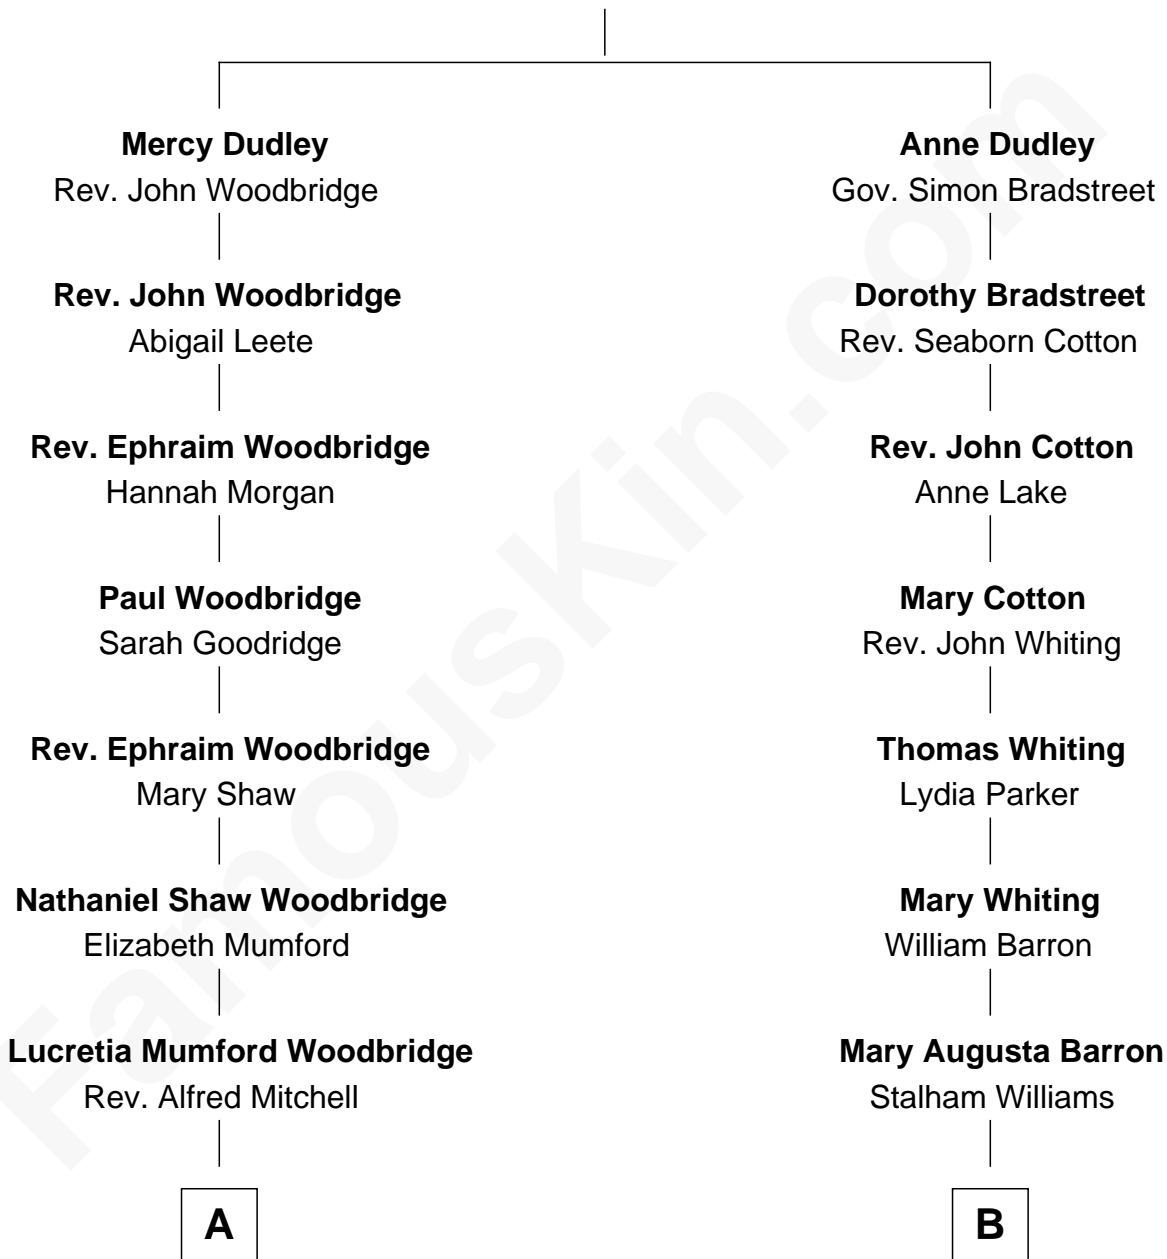

FamousKin.com Relationship Chart of

Paget Brewster

TV Actress

9th cousin 3 times removed of

James Sherman

27th U.S. Vice-President

Gov. Thomas Dudley

Dorothy York

A

Donald Grant Mitchell

Mary Frances Pringle

Mary Pringle Mitchell

Edward Larned Ryerson

Donald Mitchell Ryerson

Isabelle McGenniss

Joan Ryerson

George Washington Wales Brewster

Galen Brewster

Hathaway Tew

Paget Brewster

TV Actress

B

Frances Lucretia Williams

Richard Winslow Sherman