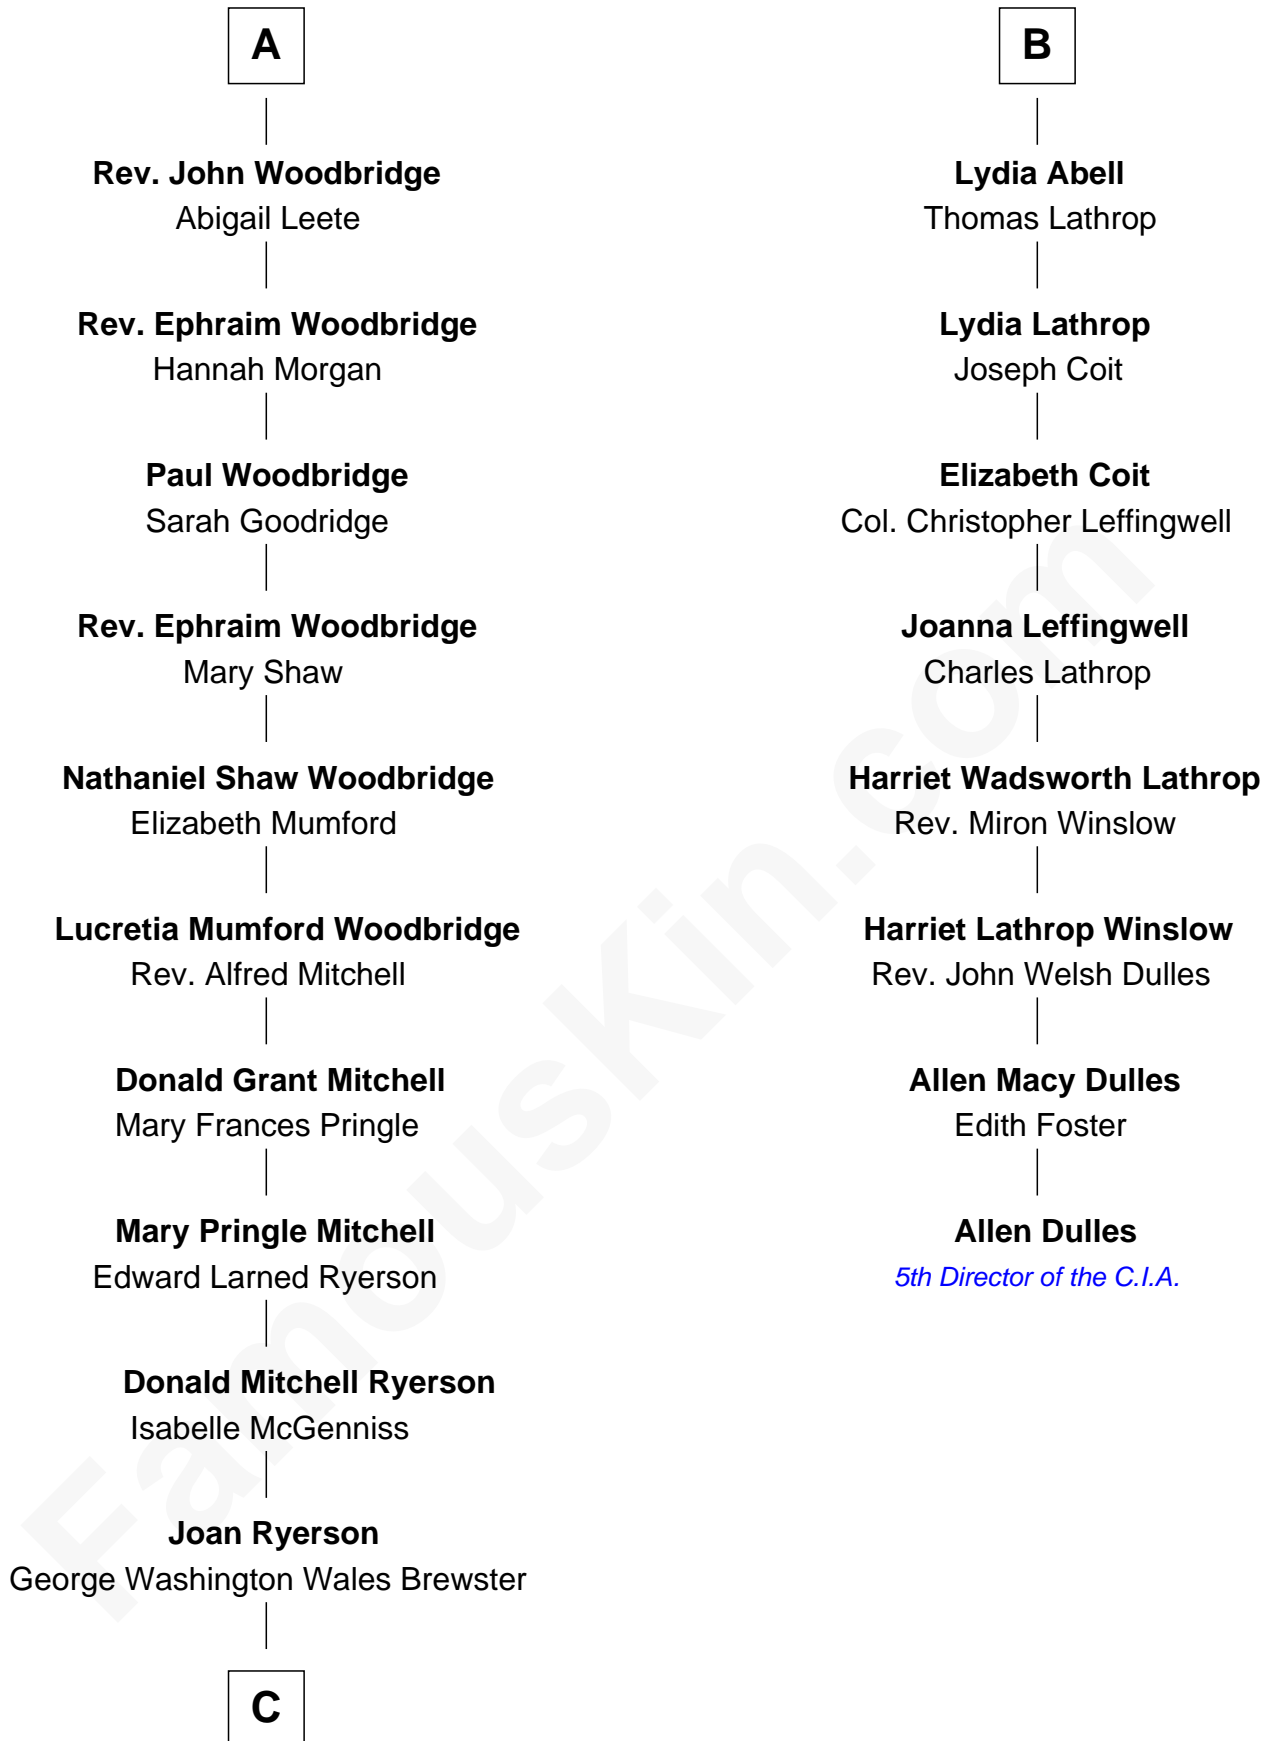

FamousKin.com Relationship Chart of

Paget Brewster

TV Actress

14th cousin 4 times removed of

Allen Dulles

5th Director of the C.I.A.

C

—
Galen Brewster
Hathaway Tew

—
Paget Brewster
TV Actress

FamousKin.com