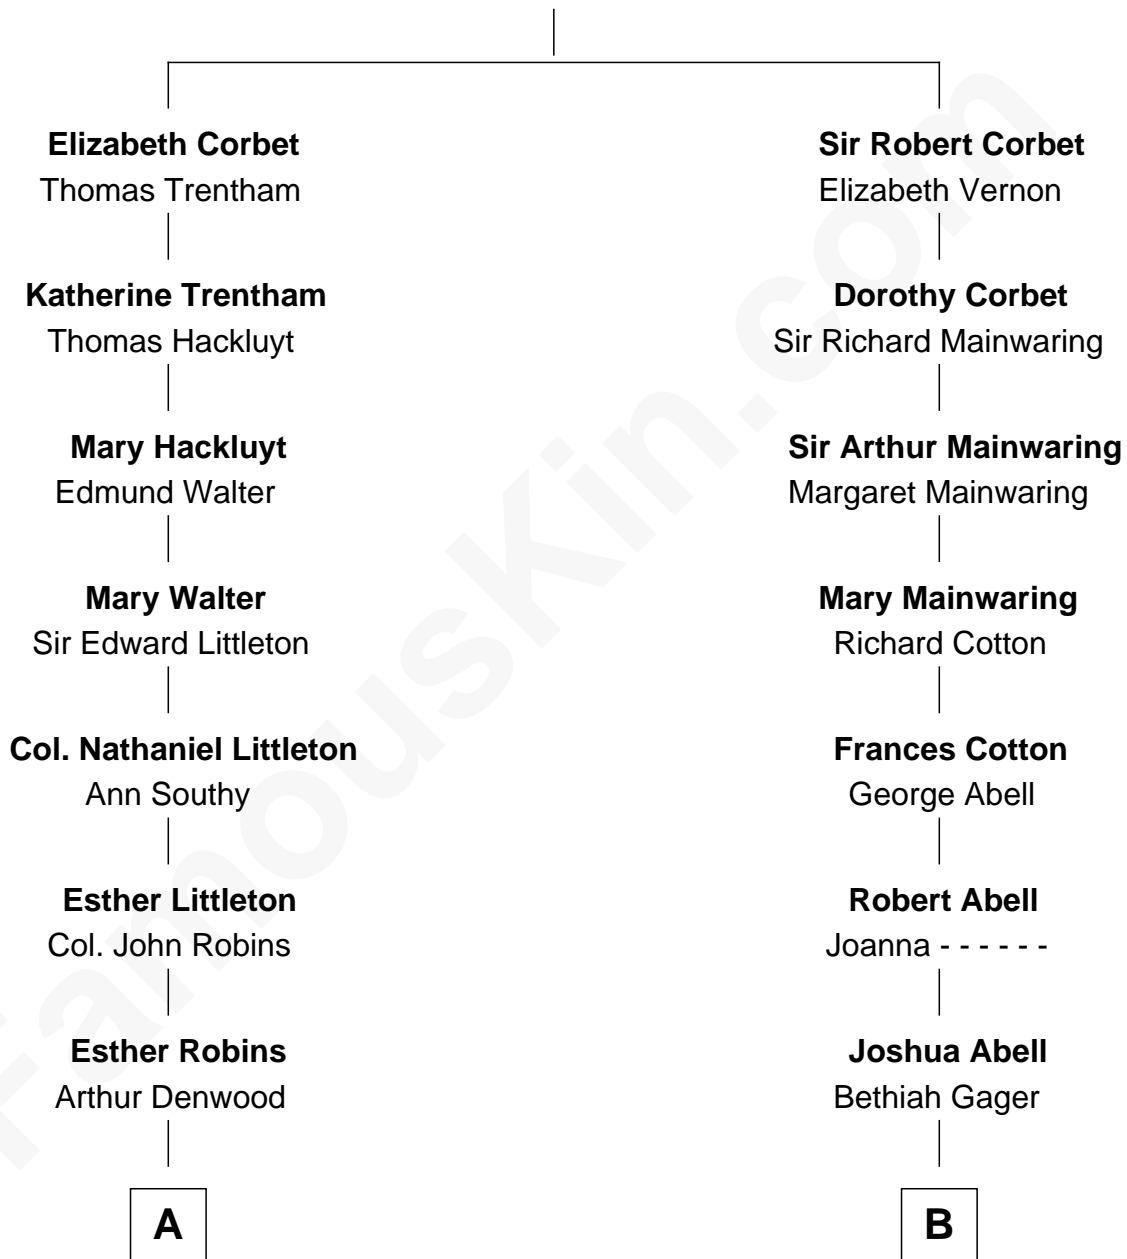

FamousKin.com Relationship Chart of

Paget Brewster

TV Actress

14th cousin 1 time removed of

Allen Dulles

5th Director of the C.I.A.

Sir Richard Corbet

Elizabeth Devereux

A

Elizabeth Denwood

David Wilson

Samuel Wilson

Margaret Custis

Col. John Custis Wilson

Margaret Custis

Henry Parke Custis Wilson

Susan Savage

Susan Savage Wilson

John Ledyard Hodge

Ellen Mackenzie Hodge

Dr. George Washington Wales Brewster

George Washington Wales Brewster

Joan Ryerson

Galen Brewster