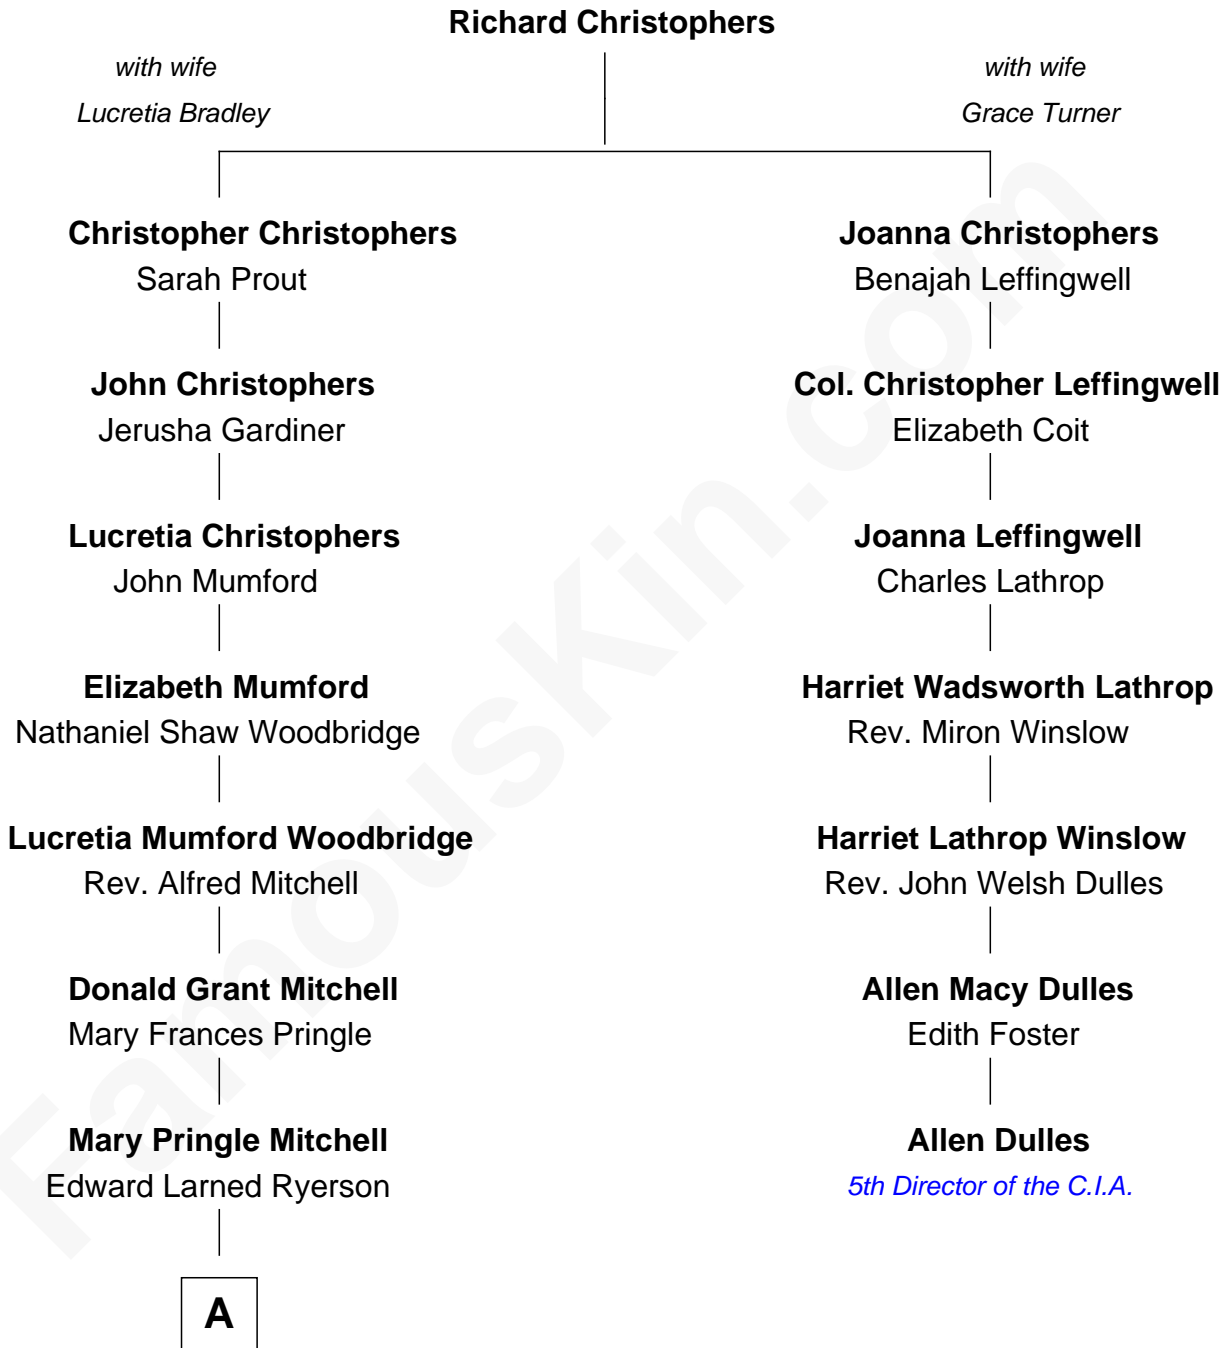

**FamousKin.com**  
**Relationship Chart of**  
**Paget Brewster**  
*TV Actress*

6th cousin 4 times removed of

**Allen Dulles**  
*5th Director of the C.I.A.*

**A**

—  
**Donald Mitchell Ryerson**

Isabelle McGenniss

—  
**Joan Ryerson**

George Washington Wales Brewster

—  
**Galen Brewster**

Hathaway Tew

—  
**Paget Brewster**

*TV Actress*

FamousKin.com