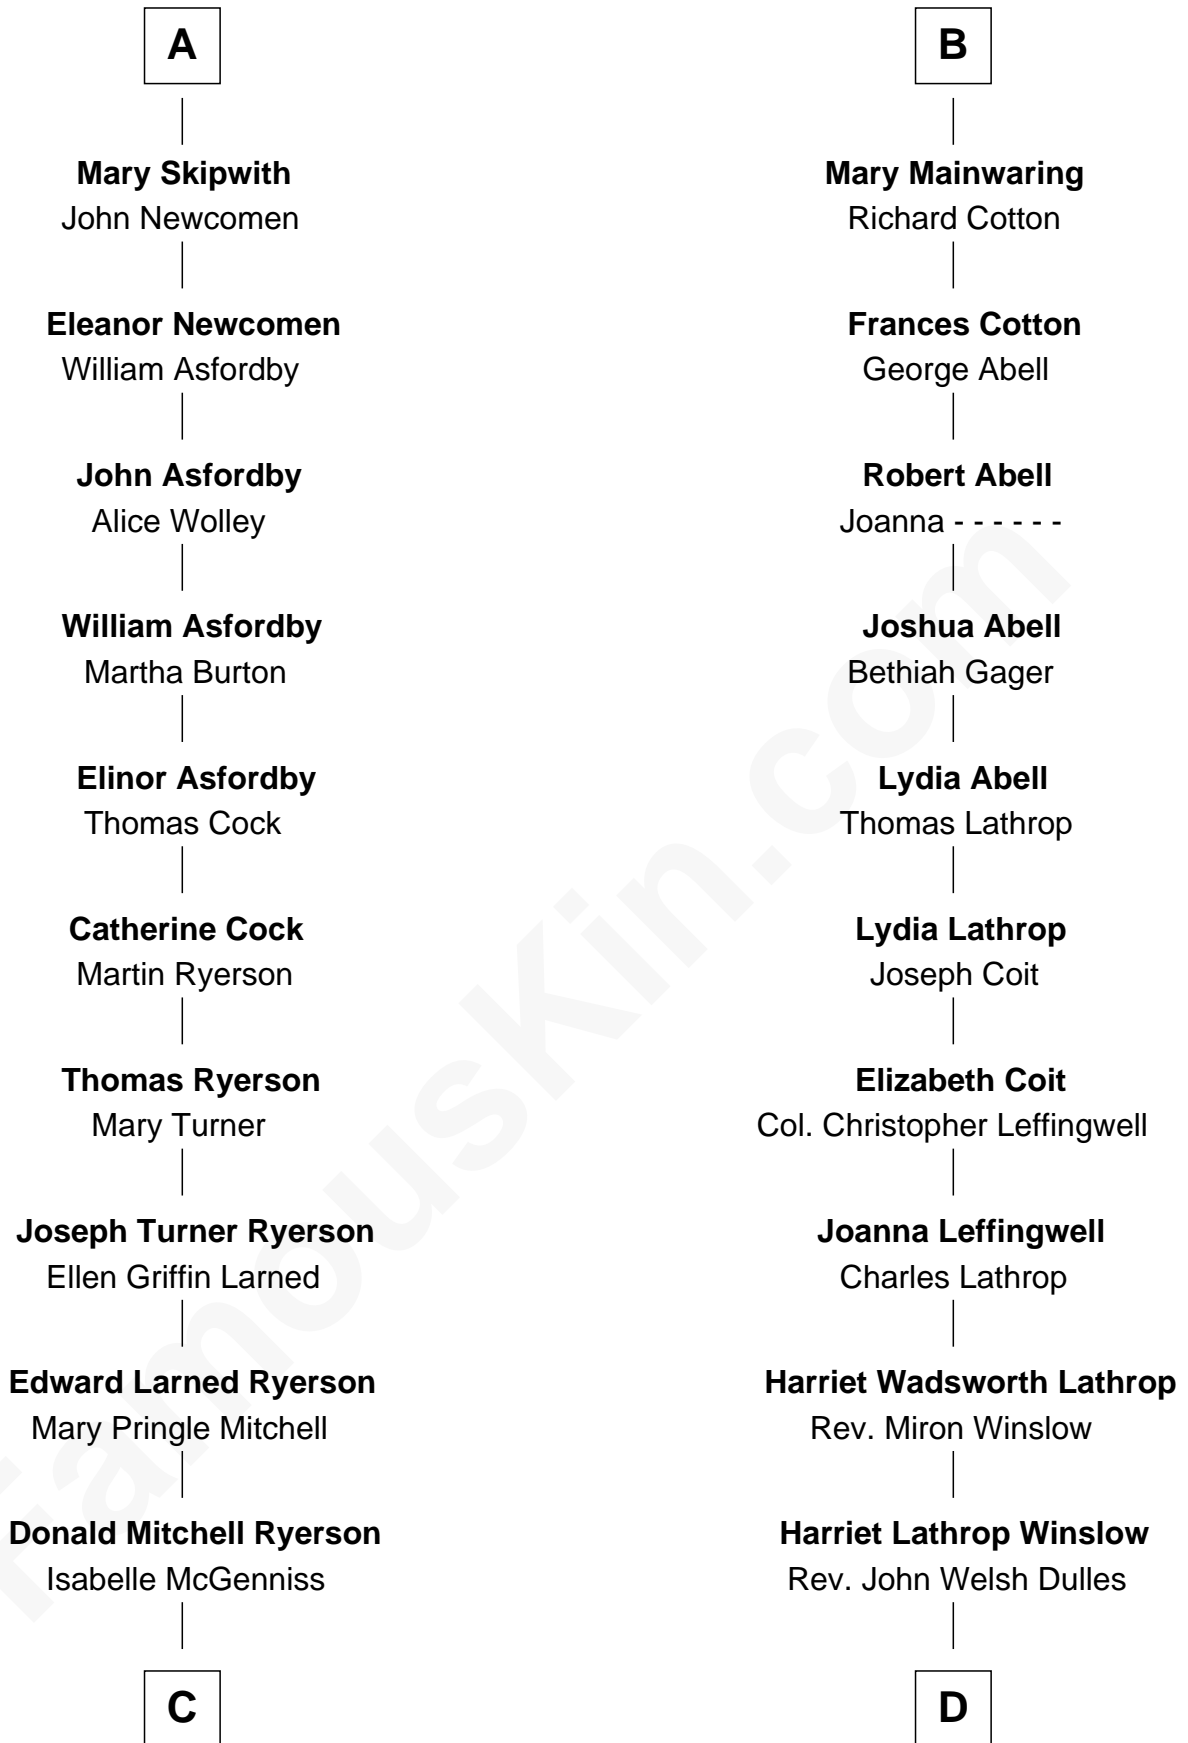

# FamousKin.com Relationship Chart of

**Paget Brewster**

*TV Actress*

18th cousin 1 time removed of

**Allen Dulles**

*5th Director of the C.I.A.*

**John de Welles**

Maud de Roos

**John de Welles**  
Eleanor de Mowbray

**Eudo de Welles**  
Maud de Greystoke

**Sir Lionel de Welles**  
Joan de Waterton

**Margaret de Welles**  
Sir Thomas Dymoke

**Sir Lionel Dymoke**  
Joanna Griffith

**Alice Dymoke**  
Sir William Skipwith

**John Skipwith**  
Eleanor Kingston

**A**

**Anne de Welles**  
James Butler

**James Butler**  
Joan Beauchamp

**Elizabeth Butler**  
John Talbot

**Ann Talbot**  
Sir Henry Vernon

**Elizabeth Vernon**  
Sir Robert Corbet

**Dorothy Corbet**  
Sir Richard Mainwaring

**Sir Arthur Mainwaring**  
Margaret Mainwaring

**B**

**C**

**Joan Ryerson**

George Washington Wales Brewster

**Galen Brewster**